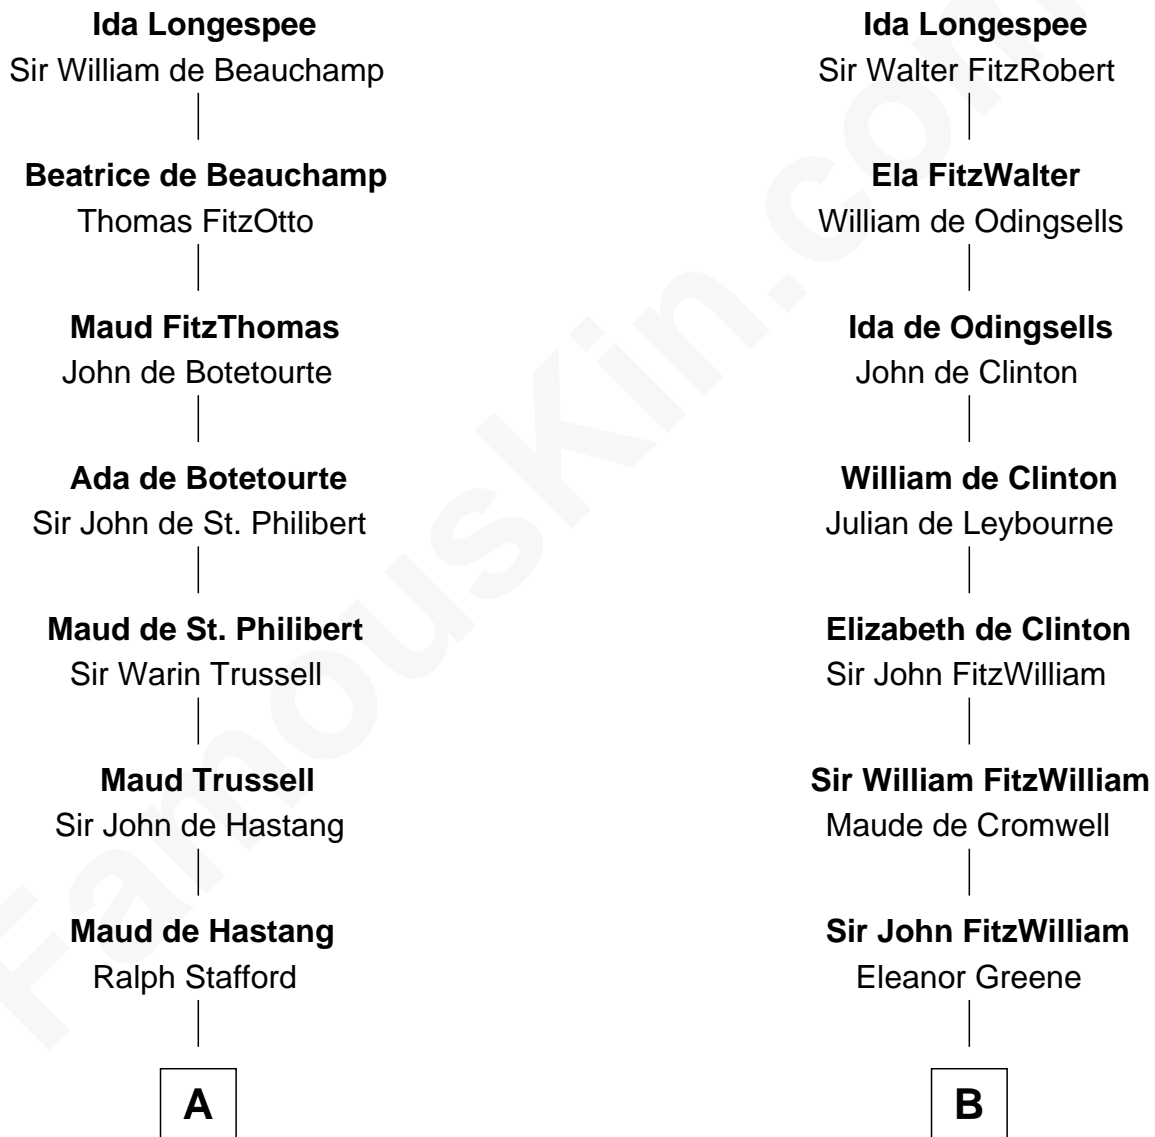

FamousKin.com Relationship Chart of

William Greene

2nd Governor of Rhode Island

18th cousin of

John Quincy Adams

6th U.S. President

Sir William Longespee

Ela of Salisbury

C

William Greene
Catharine Greene

William Greene
2nd Governor of Rhode Island

D

Abigail Quincy Smith
John Adams

John Quincy Adams
6th U.S. President

FamousKin.com