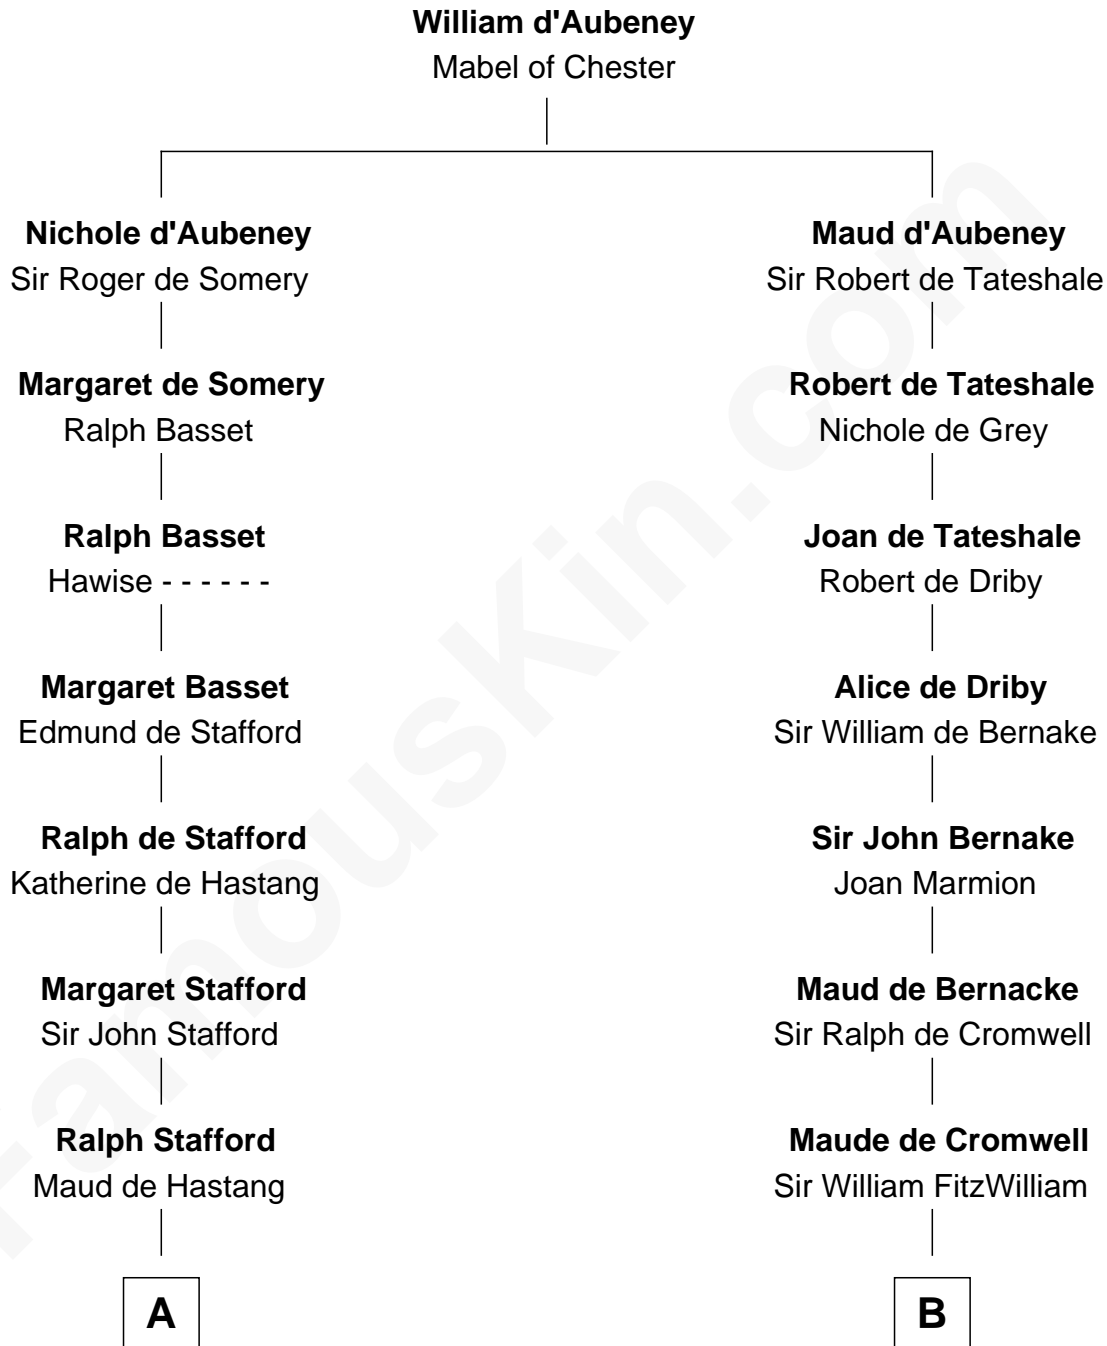

FamousKin.com Relationship Chart of

William Greene

2nd Governor of Rhode Island

18th cousin of

Abigail (Smith) Adams

First Lady of President John Adams

C

William Greene
Catharine Greene

William Greene
2nd Governor of Rhode Island

D

Elizabeth Quincy
Rev. William Smith

Abigail (Smith) Adams
First Lady of John Adams

FamousKin.com