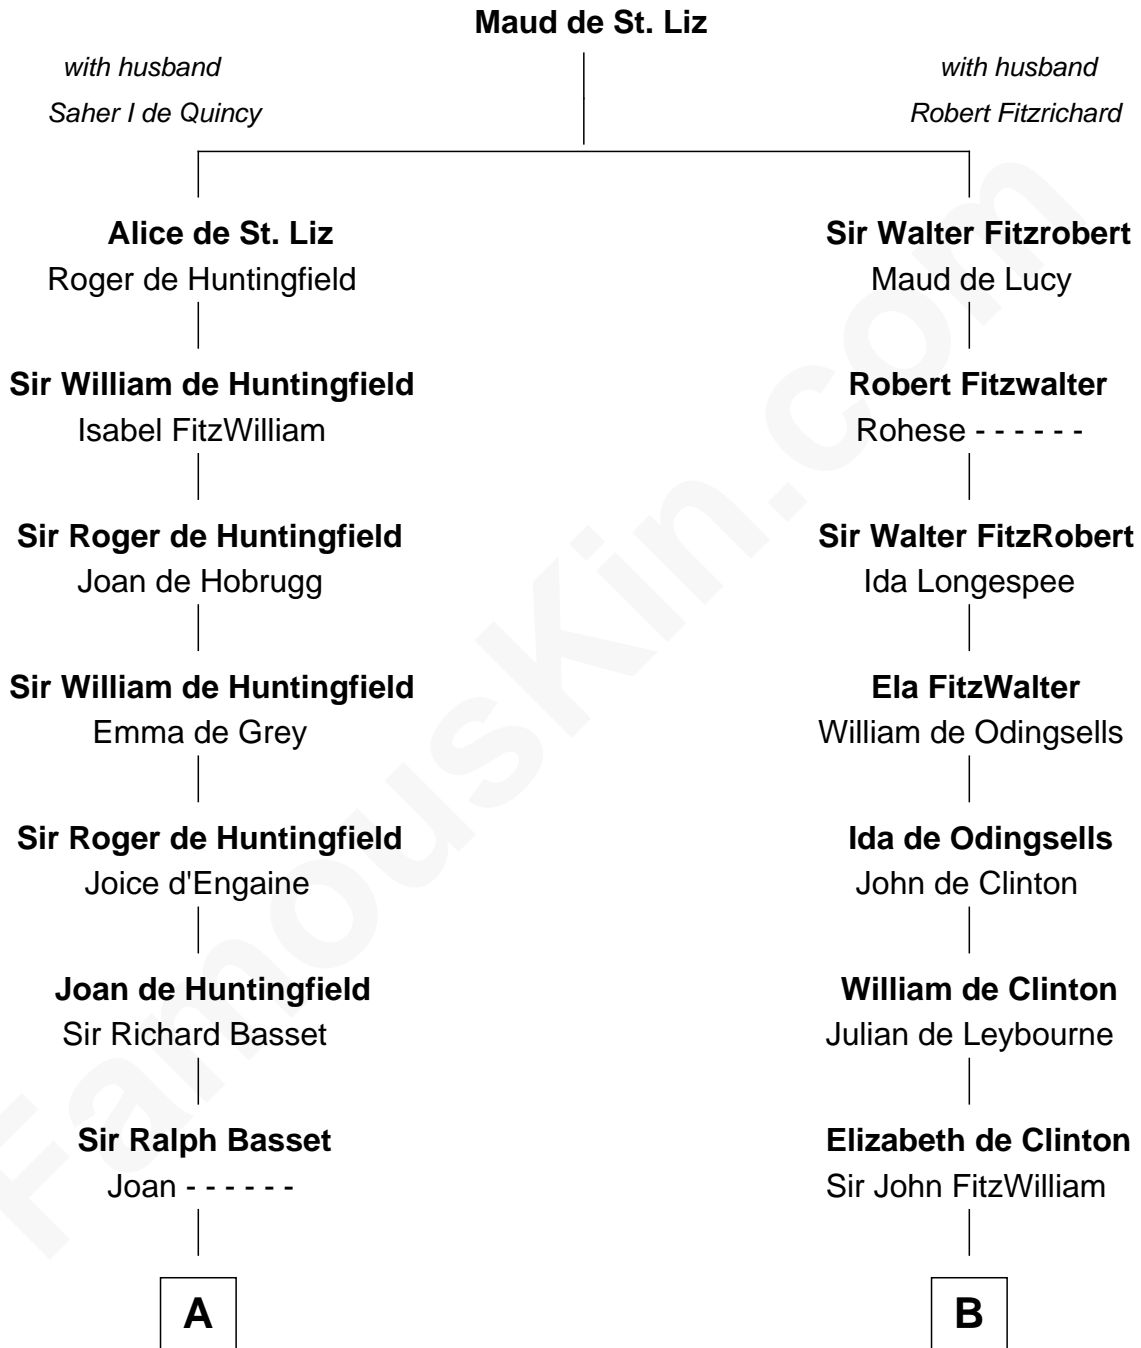

FamousKin.com

Relationship Chart of

William Greene

2nd Governor of Rhode Island

19th cousin 1 time removed of

Abigail (Smith) Adams

First Lady of President John Adams