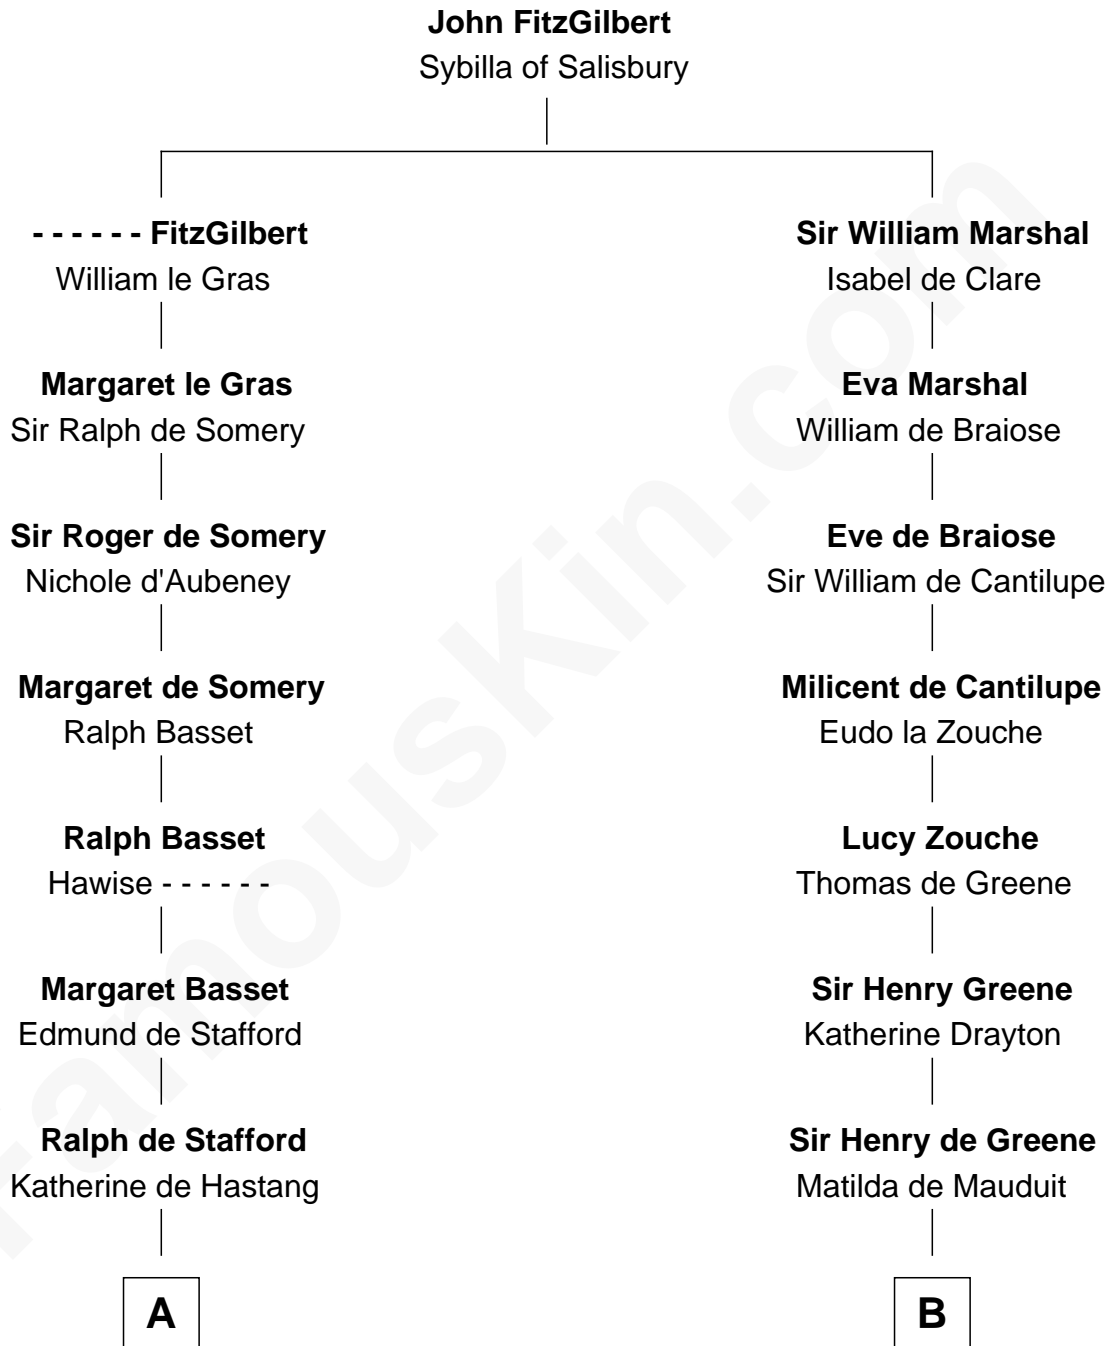

FamousKin.com

Relationship Chart of

William Greene

2nd Governor of Rhode Island

18th cousin 2 times removed of

Abigail (Smith) Adams

First Lady of President John Adams

C

Annis Almy
John Greene

Samuel Greene
Mary Gorton

William Greene
Catharine Greene

William Greene
2nd Governor of Rhode Island

D

Elizabeth Quincy
Rev. William Smith

Abigail (Smith) Adams
First Lady of John Adams