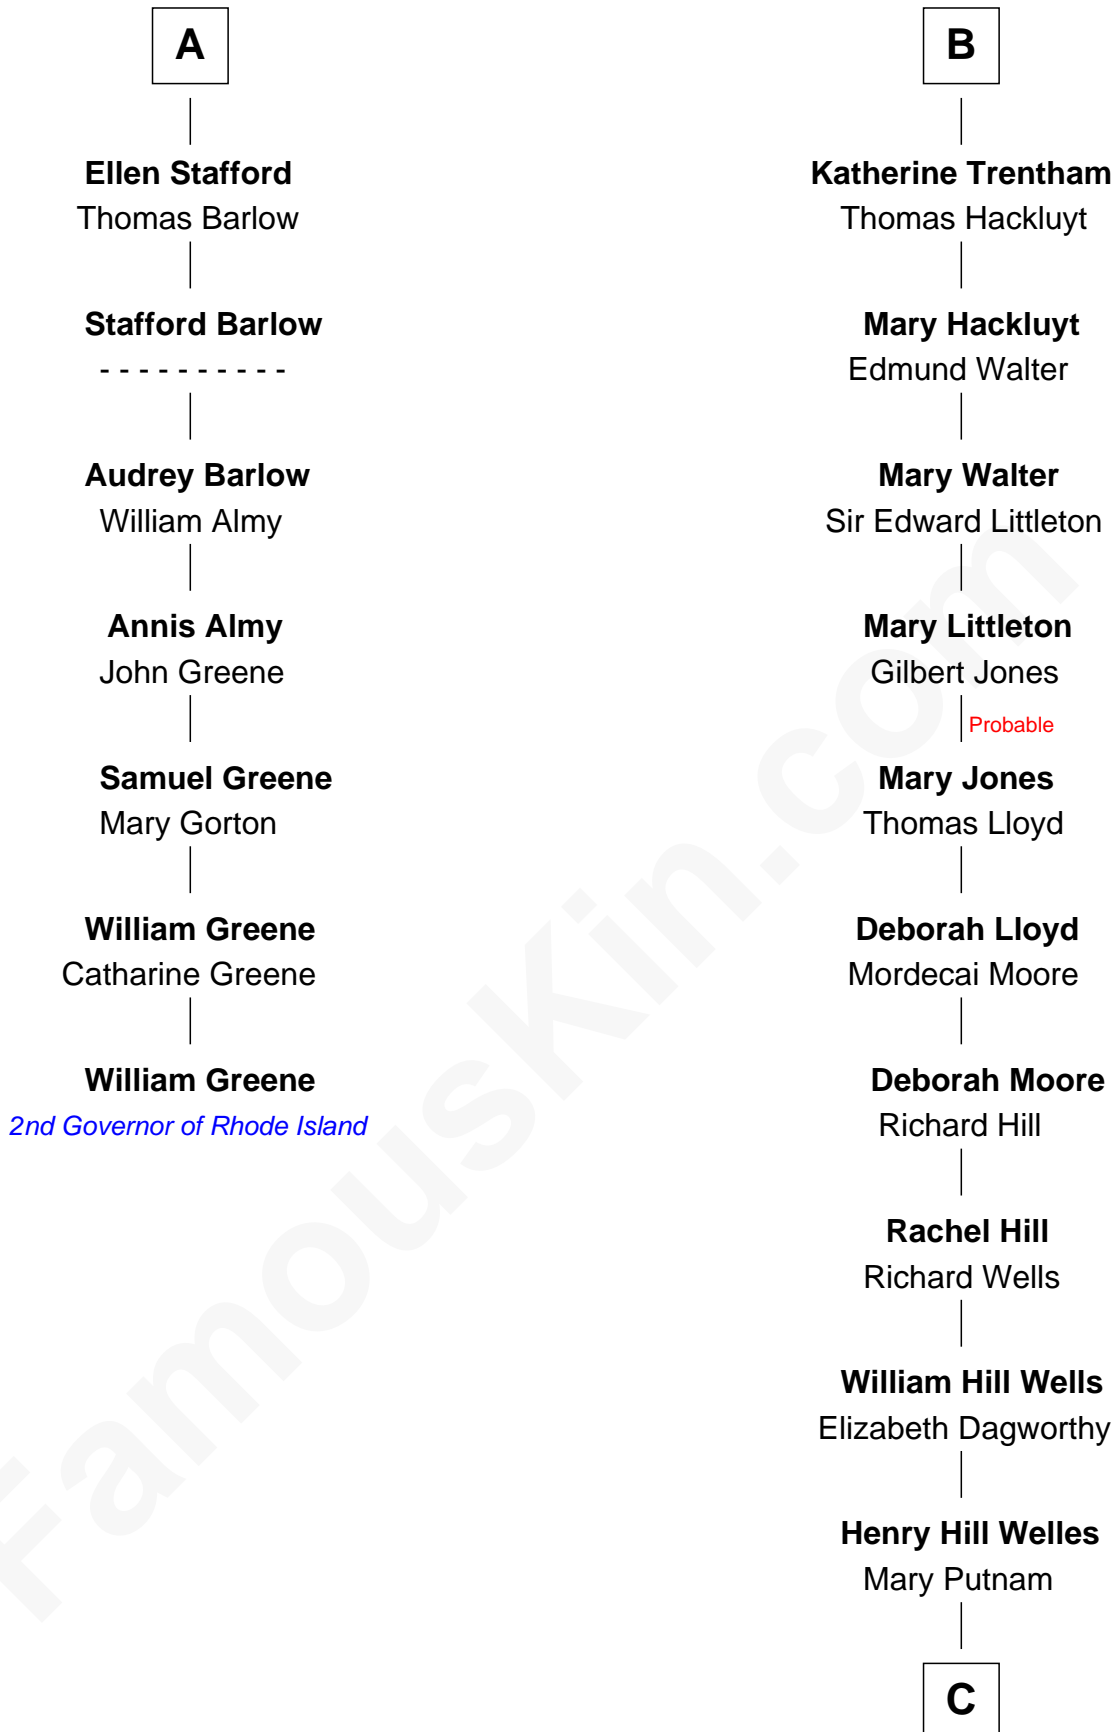

FamousKin.com

Relationship Chart of

William Greene

2nd Governor of Rhode Island

13th cousin 6 times removed of

Orson Welles

Radio, Stage, and Movie Actor

C