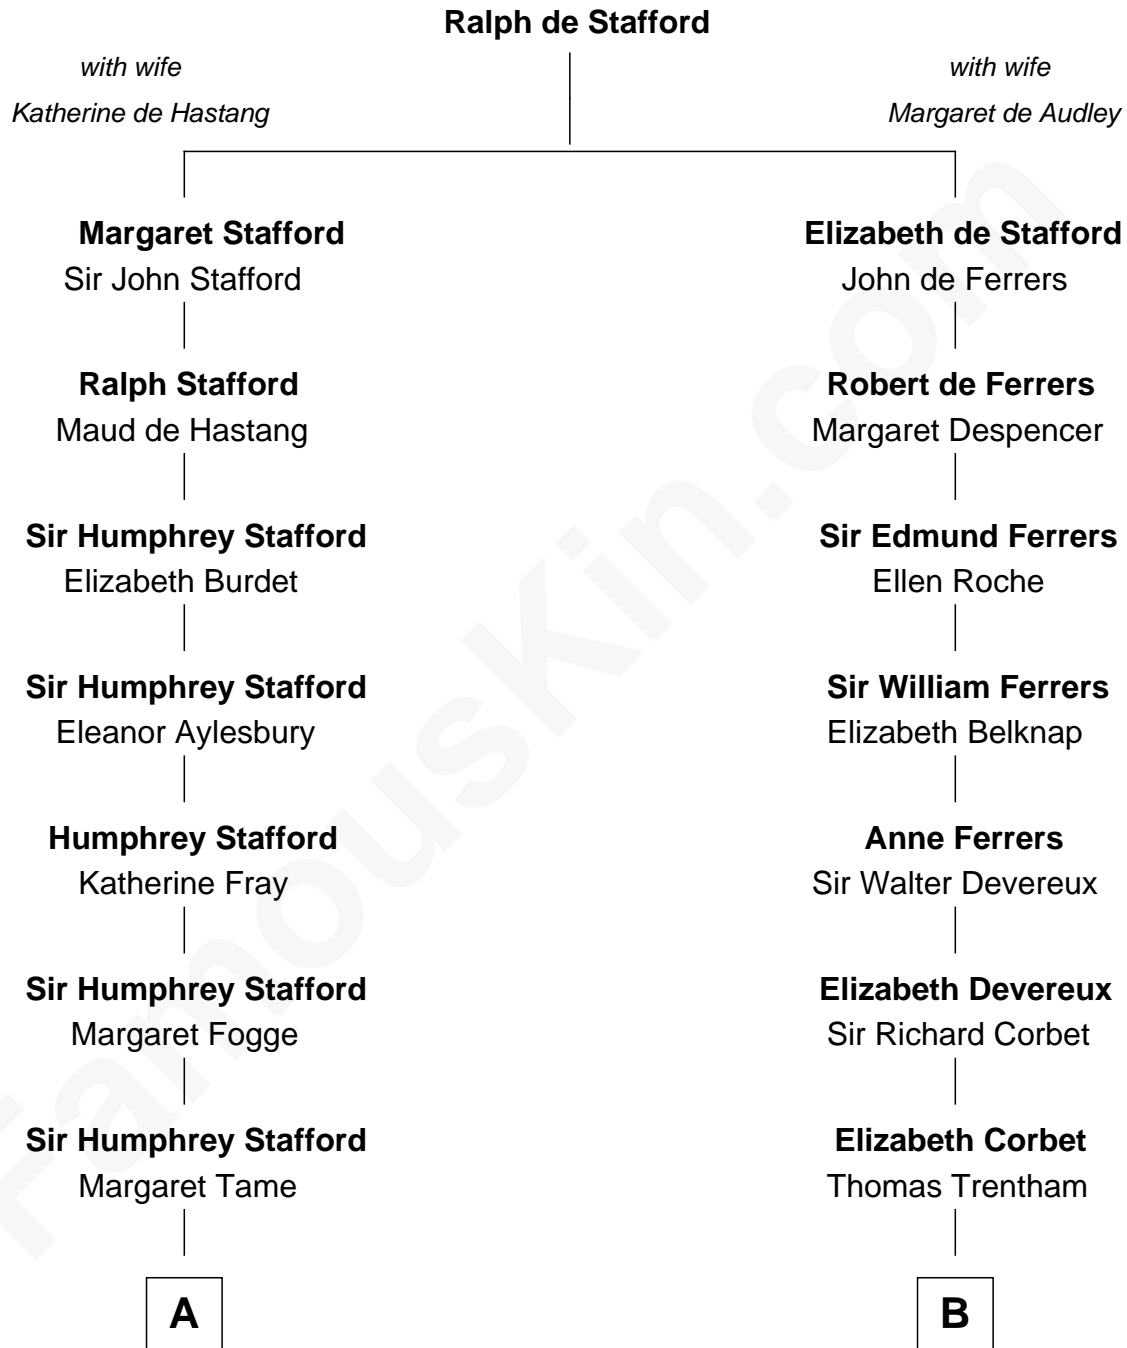

FamousKin.com

Relationship Chart of

William Greene

2nd Governor of Rhode Island

13th cousin 6 times removed of

Orson Welles

Radio, Stage, and Movie Actor

C