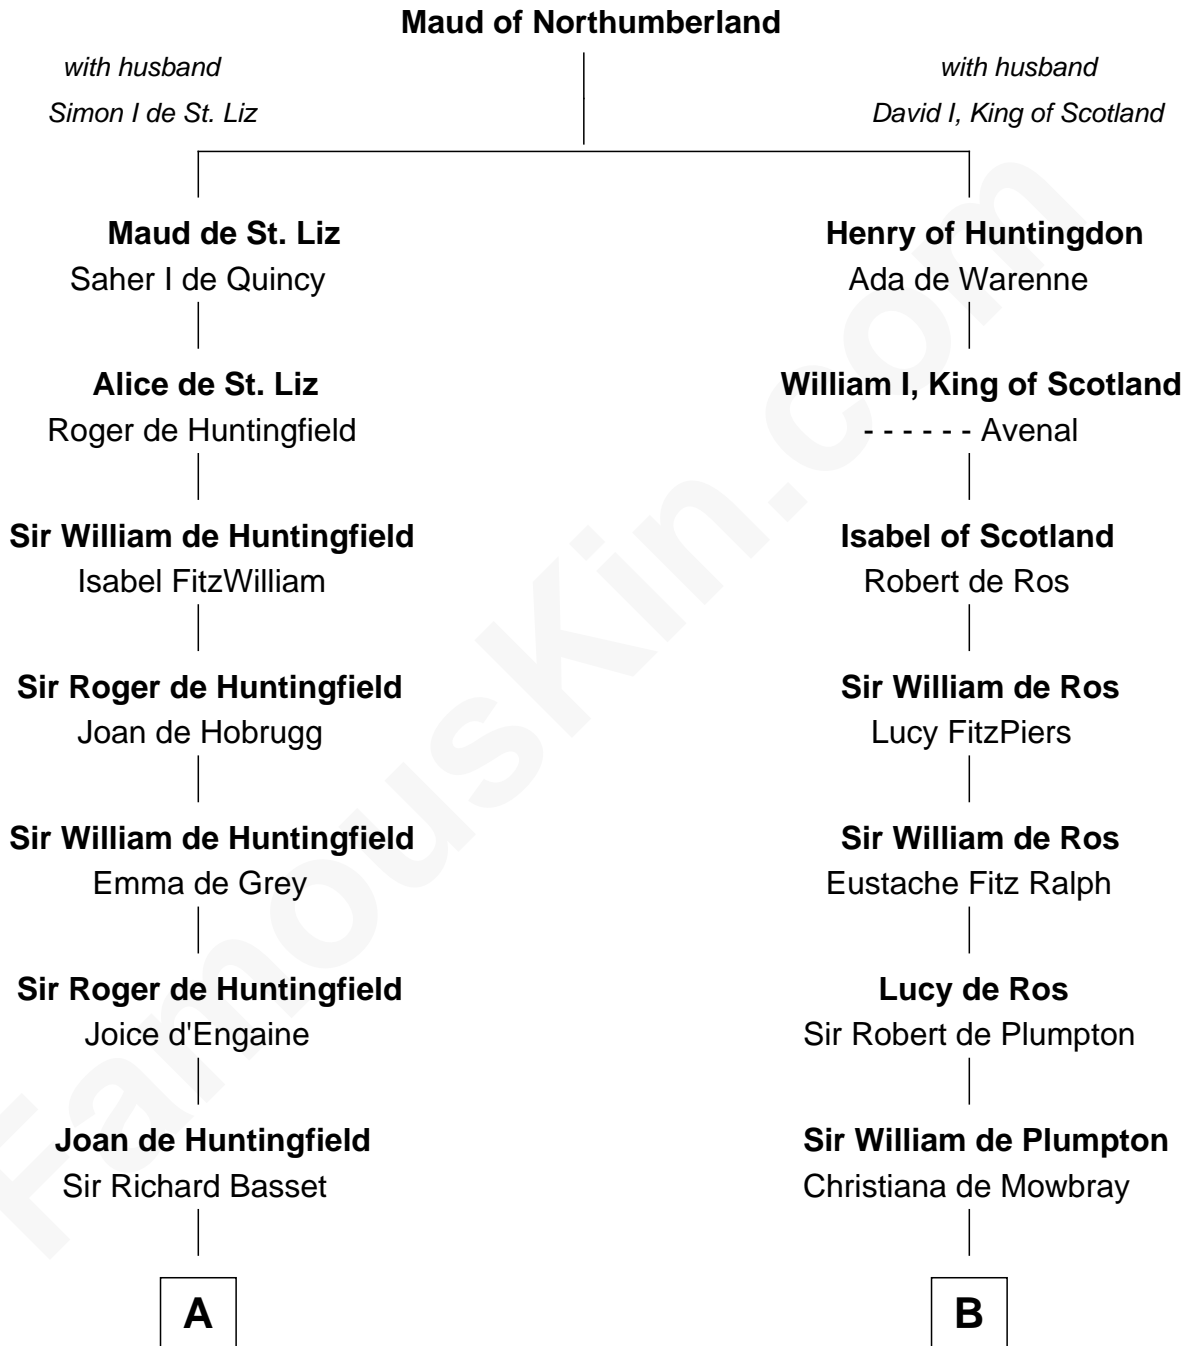

FamousKin.com

Relationship Chart of

William Greene

2nd Governor of Rhode Island

20th cousin 1 time removed of

John Hancock

Signer of the Declaration of Independence

C

Audrey Barlow

William Almy

Annis Almy

John Greene

Samuel Greene

Mary Gorton

William Greene

Catharine Greene