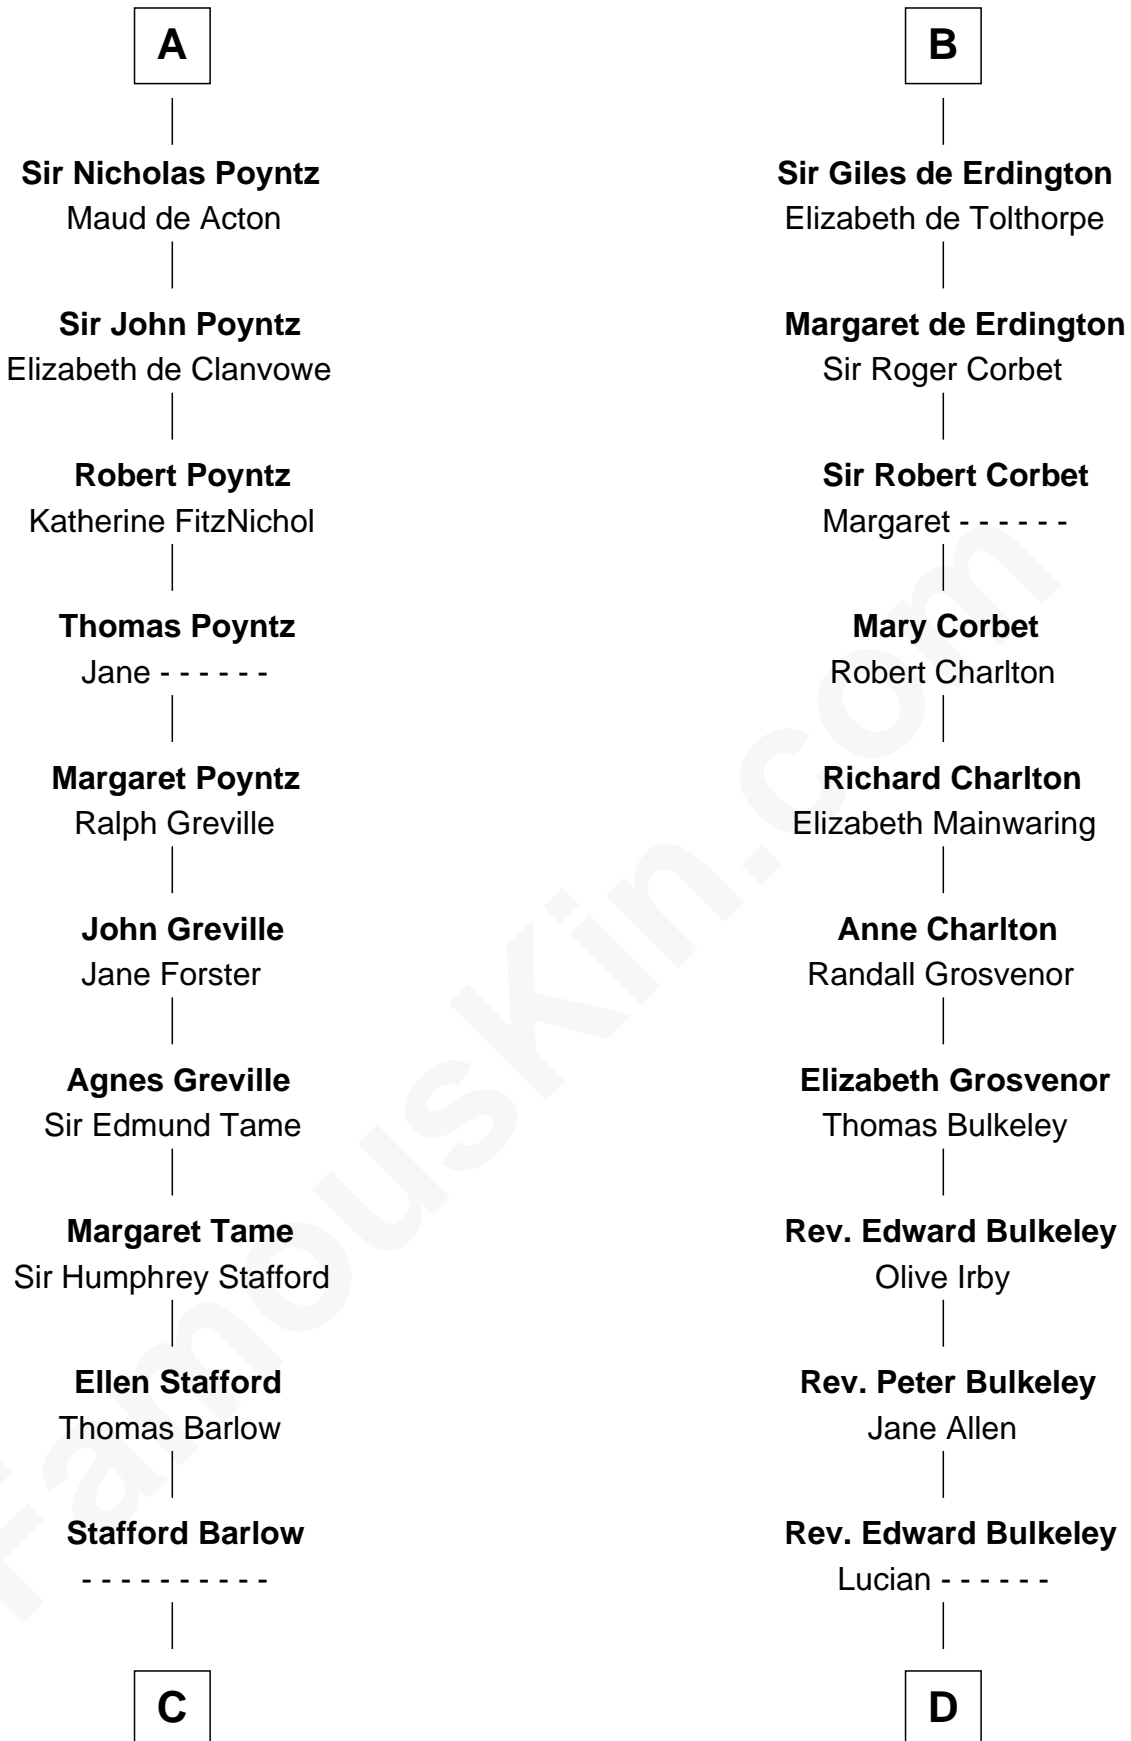

FamousKin.com

Relationship Chart of

William Greene

2nd Governor of Rhode Island

20th cousin 1 time removed of

John Hancock

Signer of the Declaration of Independence

C

Audrey Barlow

William Almy

Annis Almy

John Greene

Samuel Greene

Mary Gorton

William Greene

Catharine Greene