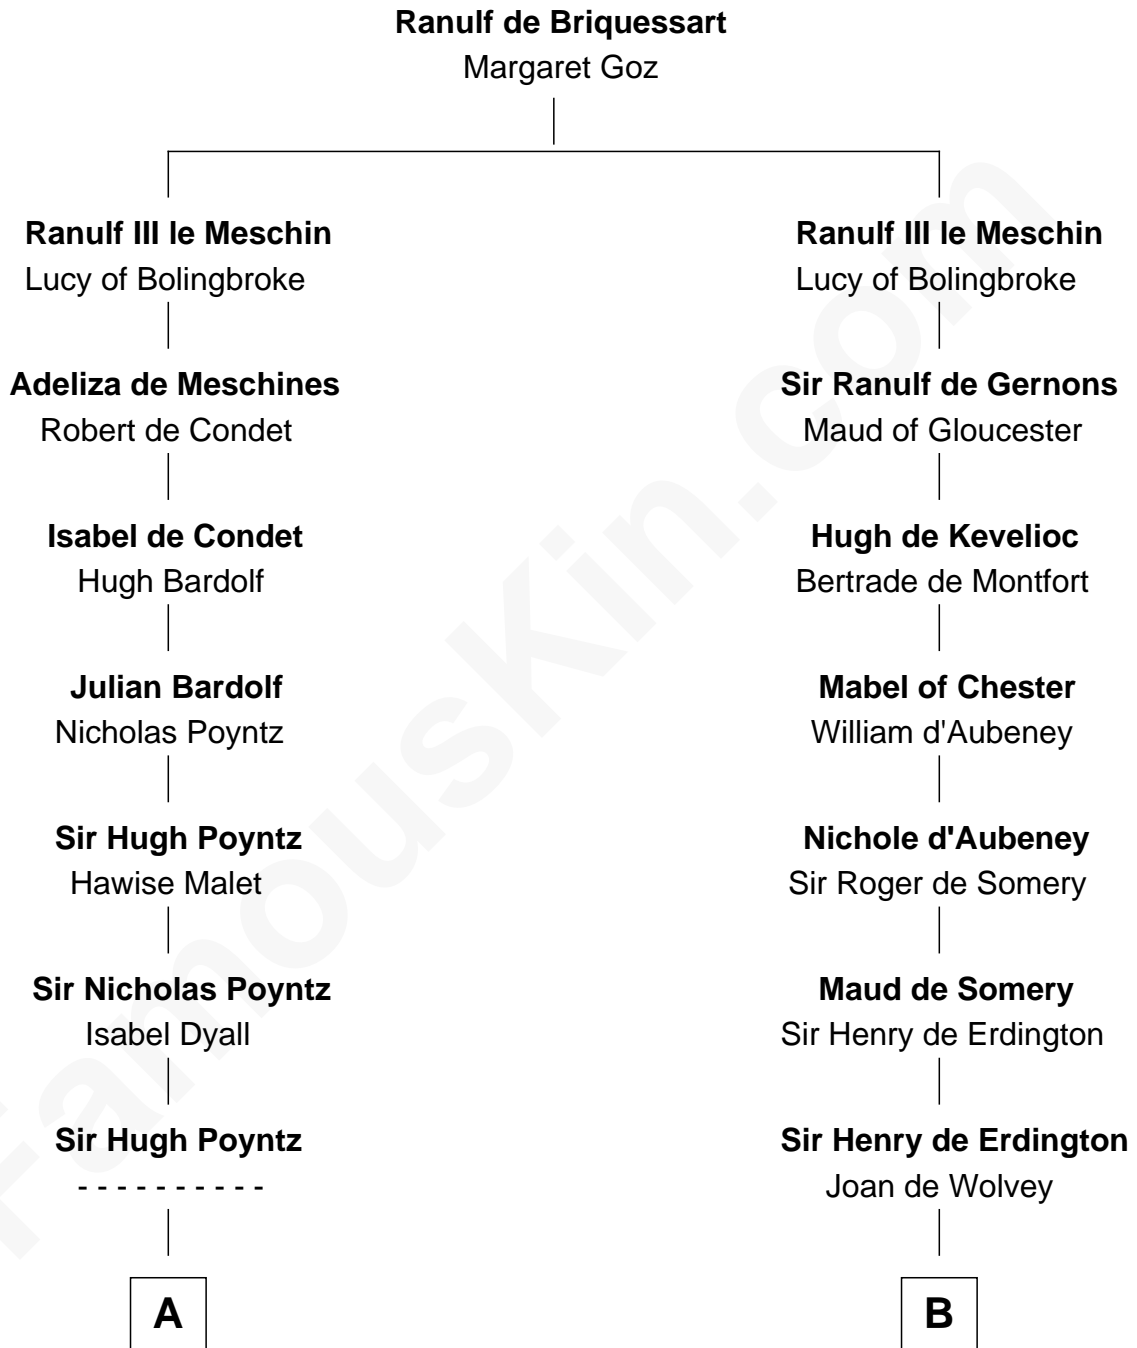

FamousKin.com

Relationship Chart of

William Greene

2nd Governor of Rhode Island

20th cousin 1 time removed of

John Hancock

Signer of the Declaration of Independence

C

Audrey Barlow

William Almy

Annis Almy

John Greene

Samuel Greene

Mary Gorton

William Greene

Catharine Greene