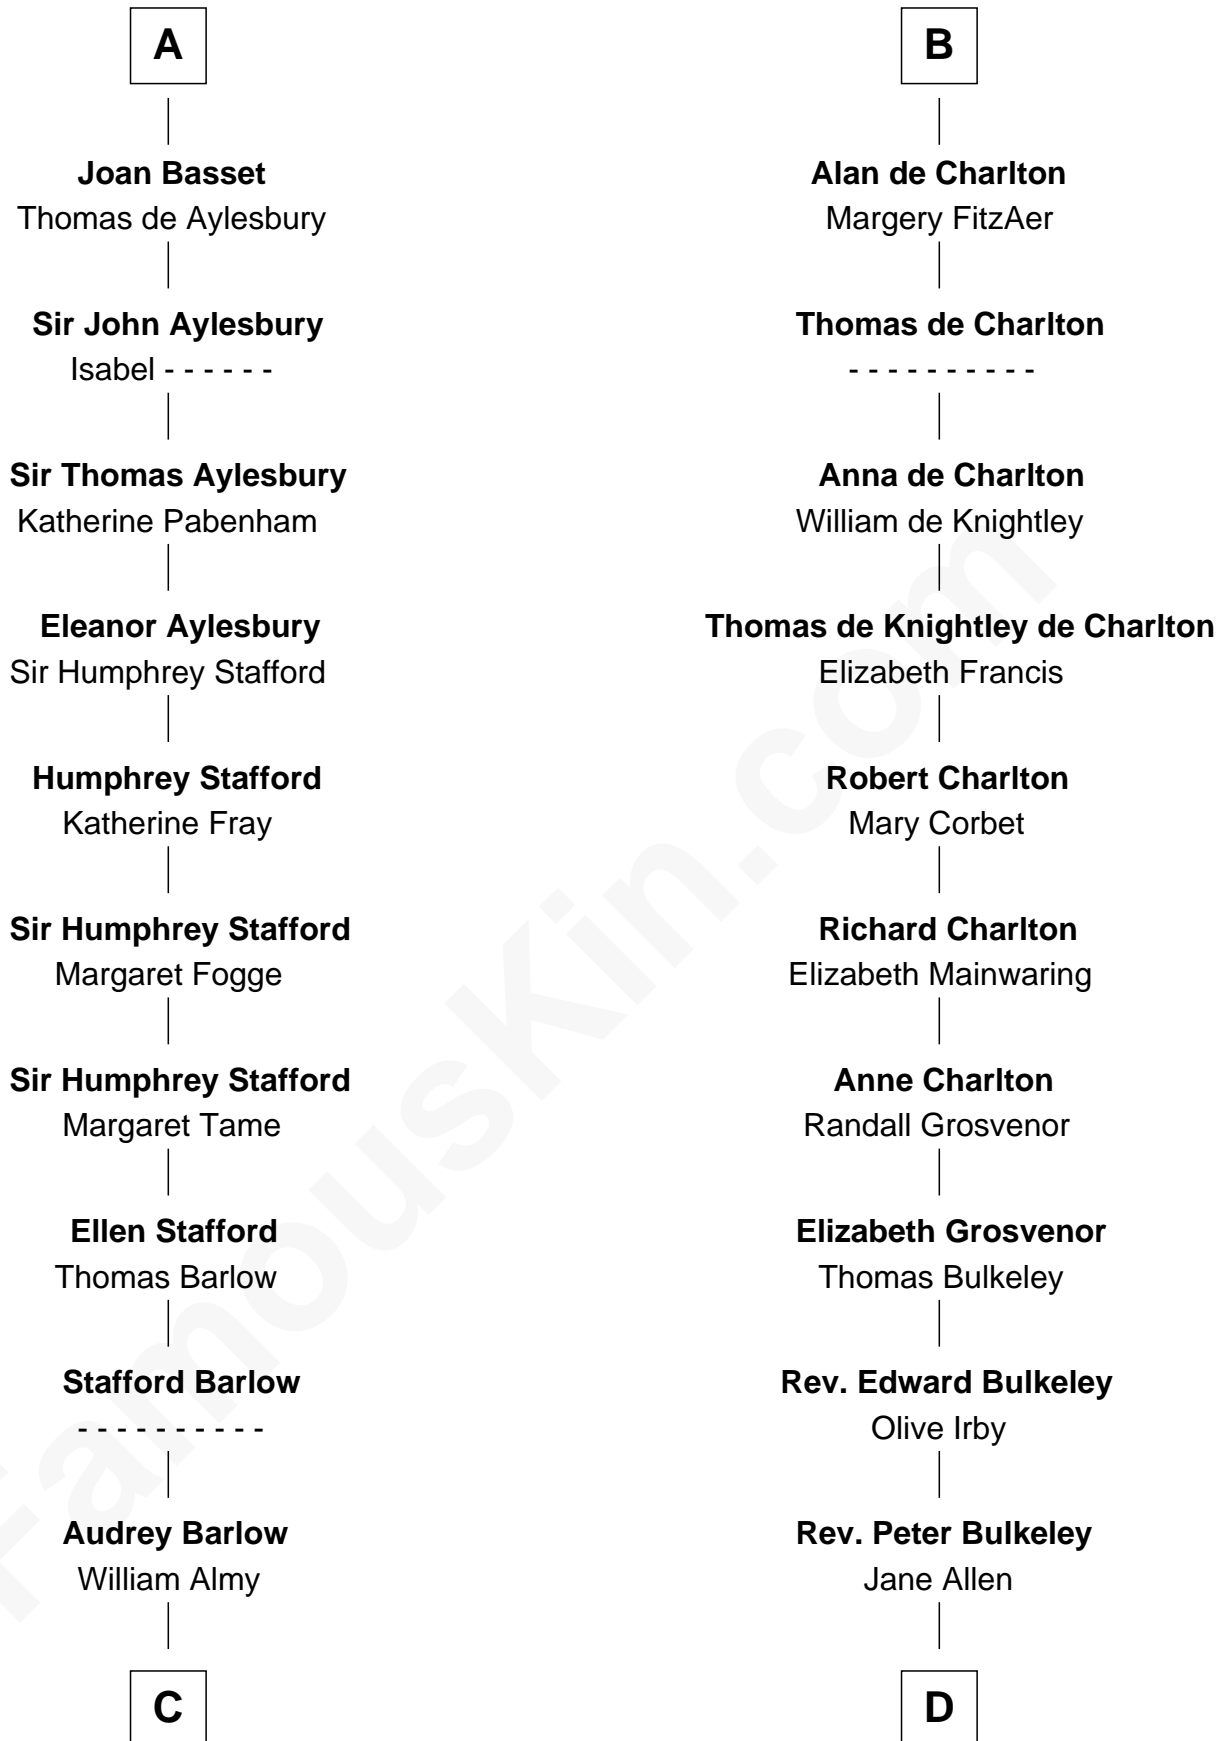

FamousKin.com

Relationship Chart of

William Greene

2nd Governor of Rhode Island

20th cousin 1 time removed of

John Hancock

Signer of the Declaration of Independence

C