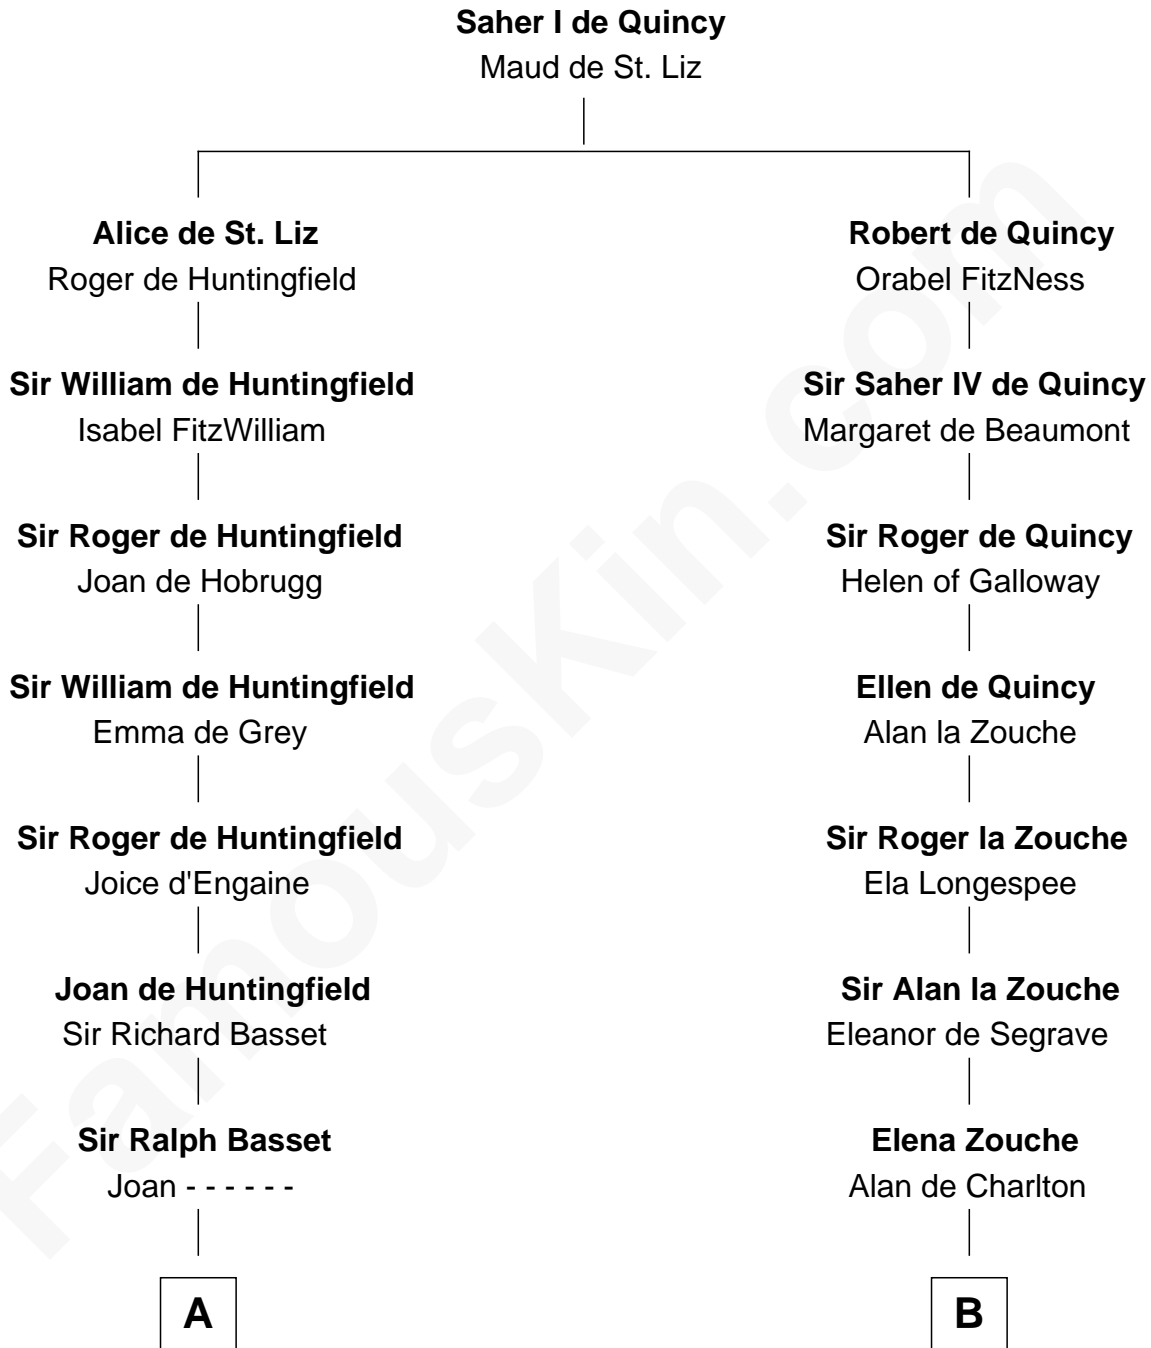

FamousKin.com

Relationship Chart of

William Greene

2nd Governor of Rhode Island

20th cousin 1 time removed of

John Hancock

Signer of the Declaration of Independence

C

Annis Almy
John Greene

Samuel Greene
Mary Gorton

William Greene
Catharine Greene

William Greene
2nd Governor of Rhode Island

D

Rev. Edward Bulkeley
Lucian - - - - -

Mary Bulkeley
Rev. Thomas Clarke

Elizabeth Clarke
John Hancock