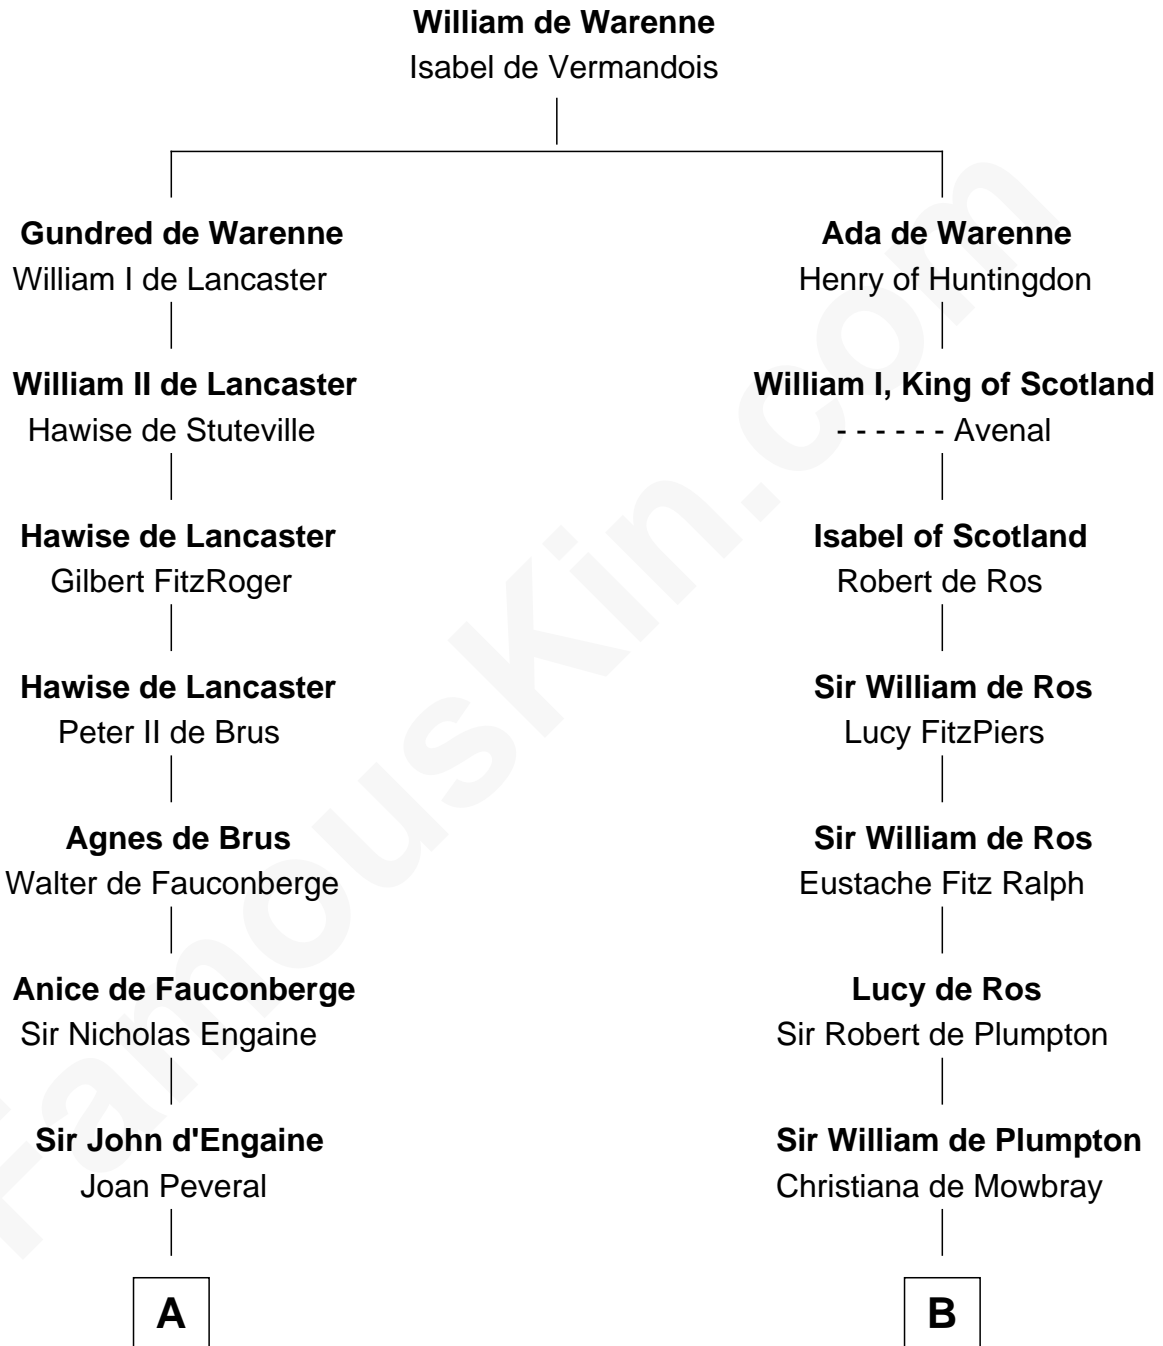

## Relationship Chart of

### William Greene

*2nd Governor of Rhode Island*

19th cousin 1 time removed of

### John Hancock

*Signer of the Declaration of Independence*

**C**

**Samuel Greene**

Mary Gorton

**William Greene**

Catharine Greene

**William Greene**