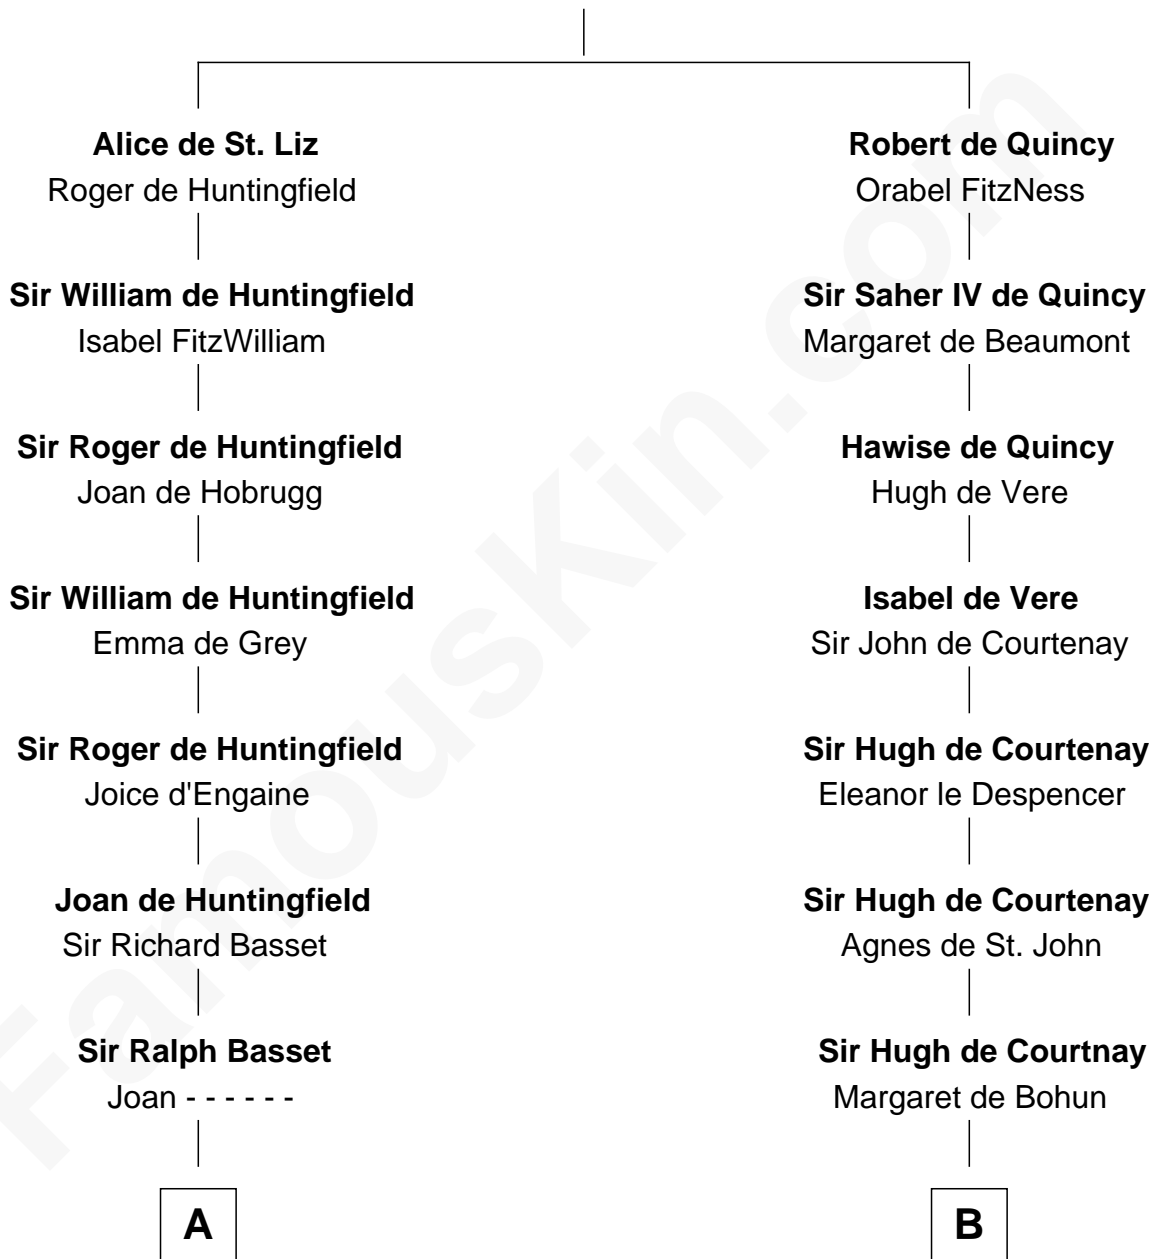

## Relationship Chart of

### William Greene

*2nd Governor of Rhode Island*

20th cousin 1 time removed of

**Charles Darwin**

*Theory of Evolution*

**Saher I de Quincy**

Maud de St. Liz

**C**

**Annis Almy**  
John Greene

**Samuel Greene**  
Mary Gorton

**William Greene**  
Catharine Greene

**William Greene**  
*2nd Governor of Rhode Island*

**D**

**Paul Foley**  
Elizabeth Turton

**Penelope Foley**  
Charles Howard

**Mary Howard**  
Erasmus Darwin

**Dr. Robert Waring Darwin**  
Susanna Wedgwood

**Charles Darwin**  
*Theory of Evolution*