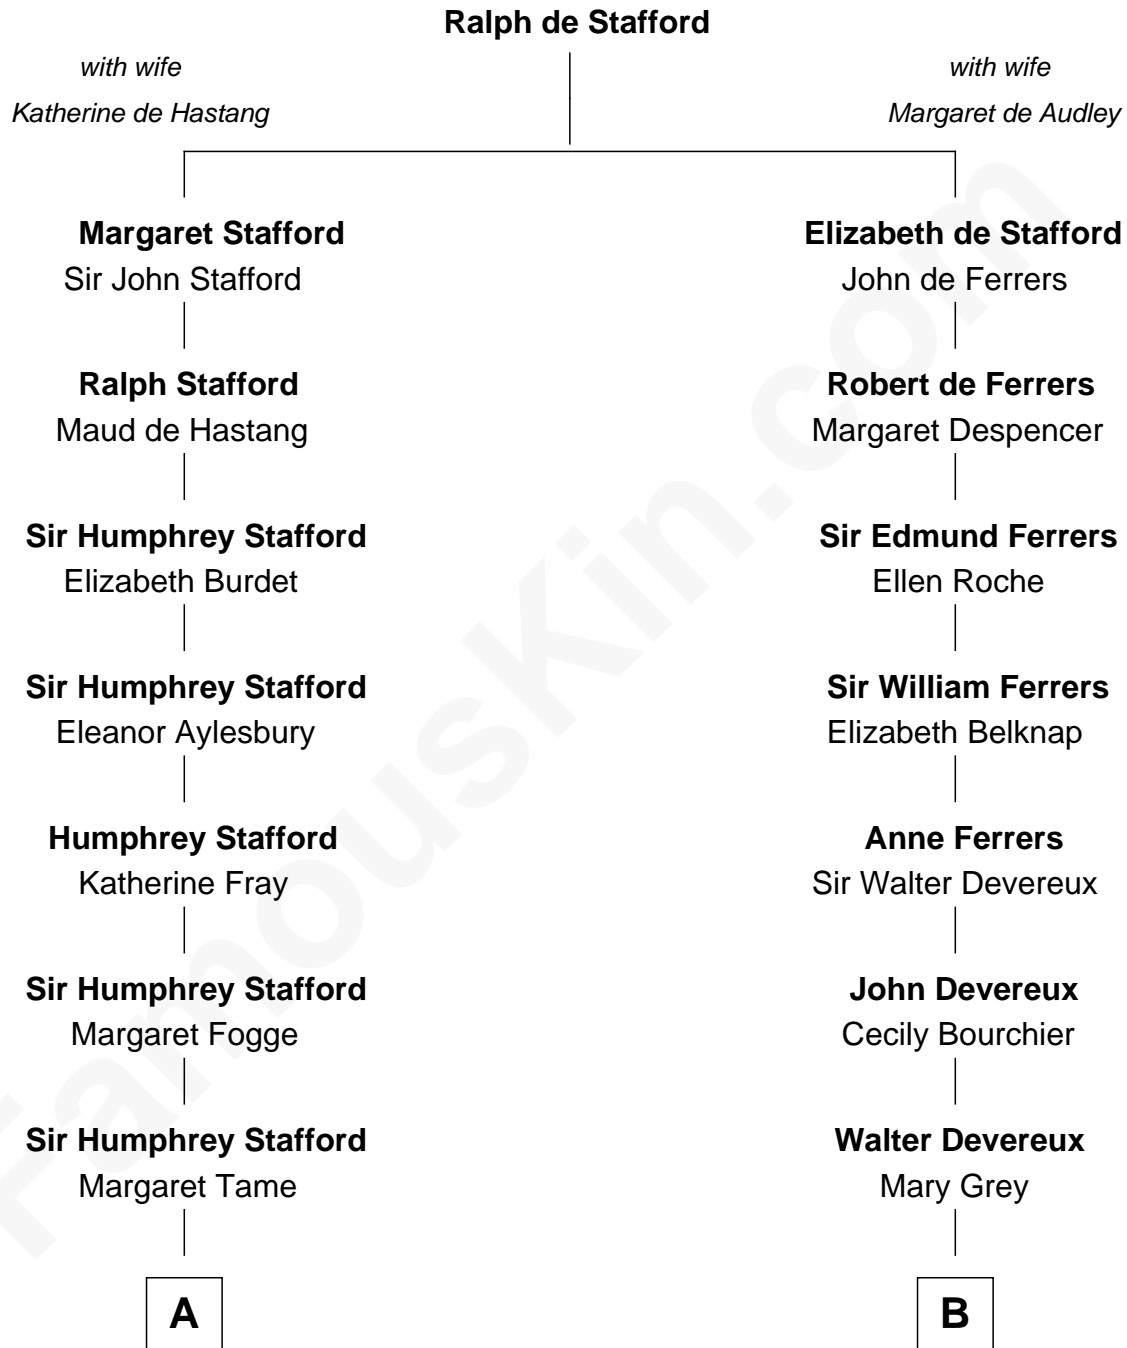

# FamousKin.com

## Relationship Chart of

### William Greene

*2nd Governor of Rhode Island*

13th cousin 4 times removed of

**Charles Darwin**  
*Theory of Evolution*

William Greene photo by [Sarnold17](#) (CC BY-SA 3.0)