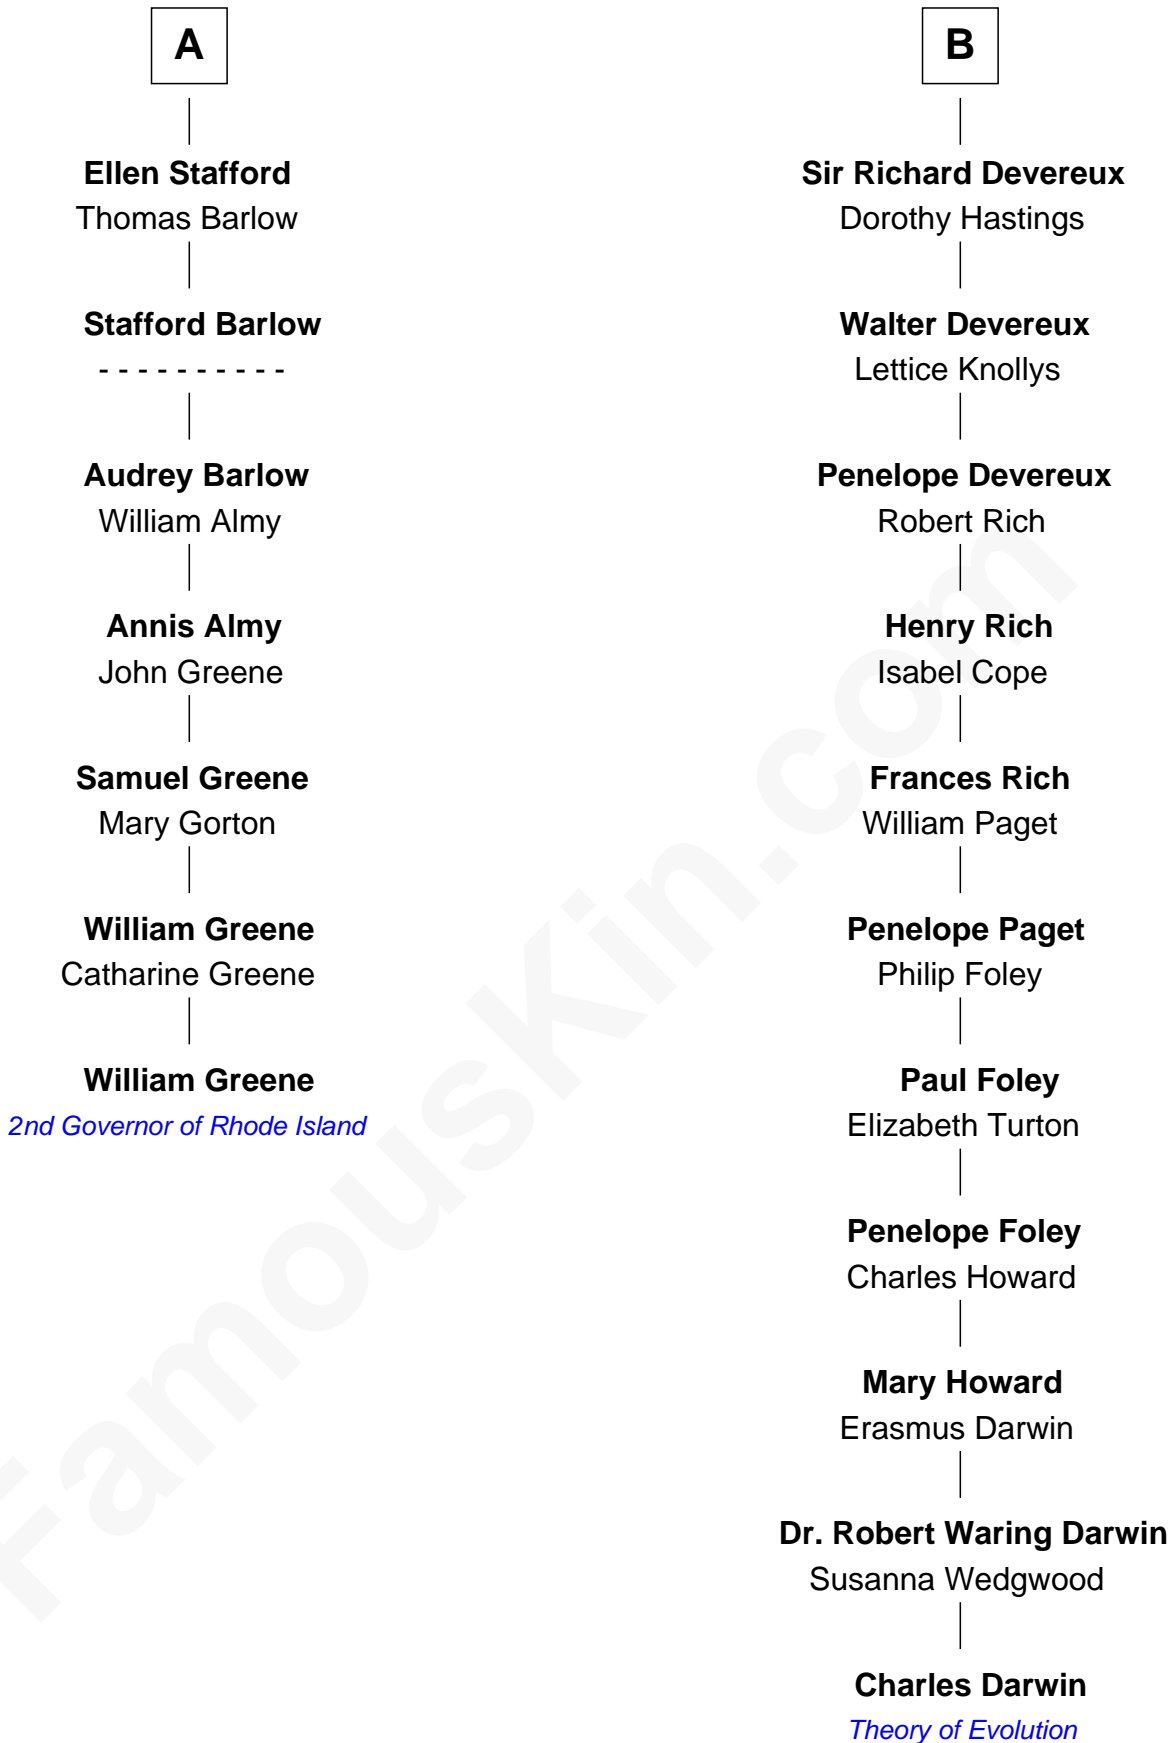

## Relationship Chart of

### William Greene

*2nd Governor of Rhode Island*

13th cousin 4 times removed of

**Charles Darwin**  
*Theory of Evolution*

William Greene photo by [Sarnold17](#) (CC BY-SA 3.0)