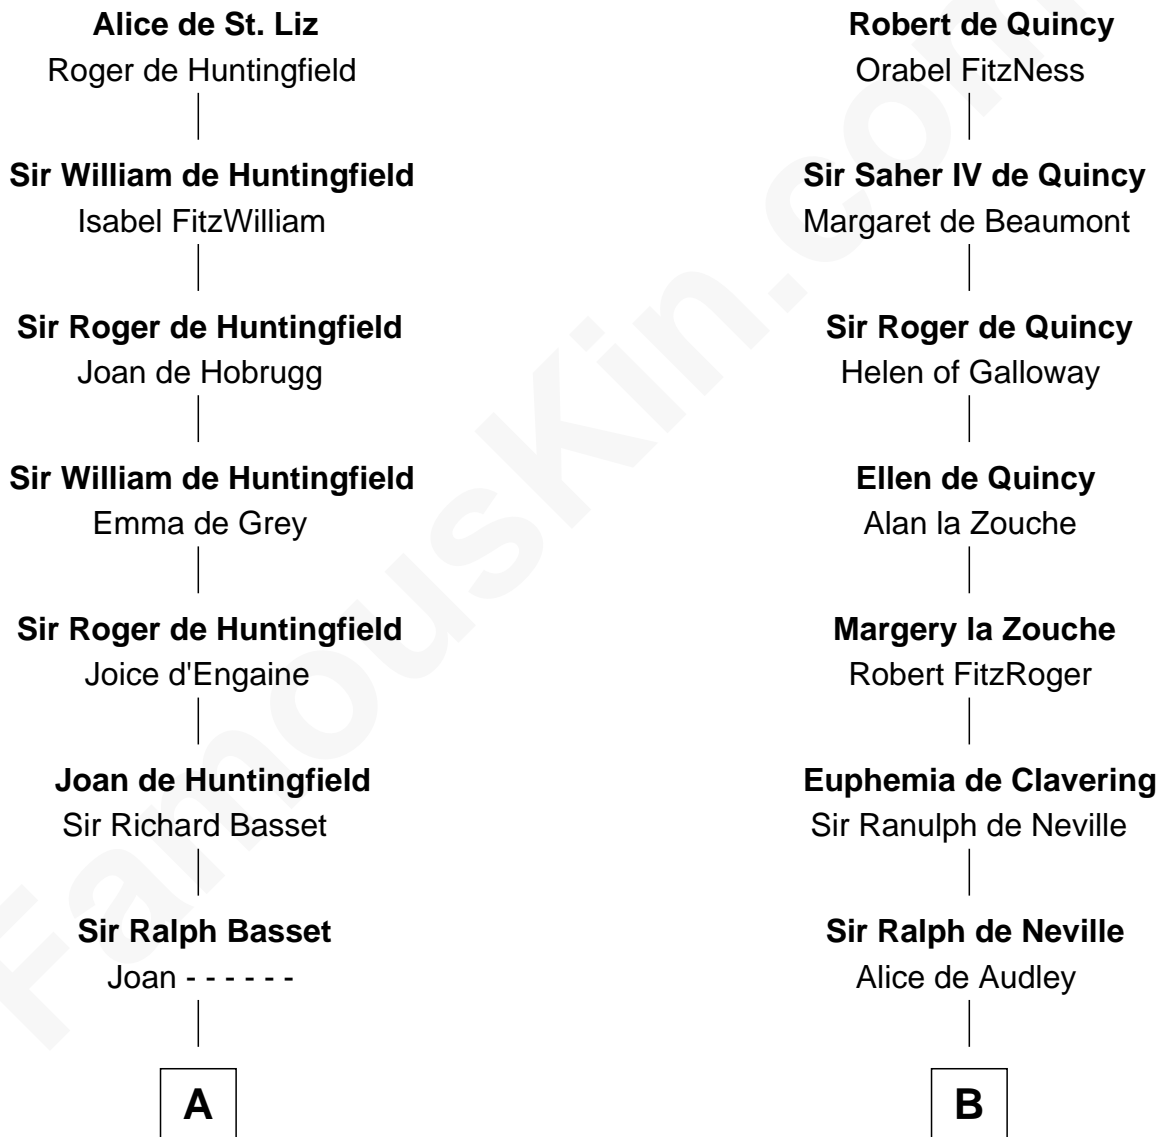

Saheer I de Quincy

Maud de St. Liz