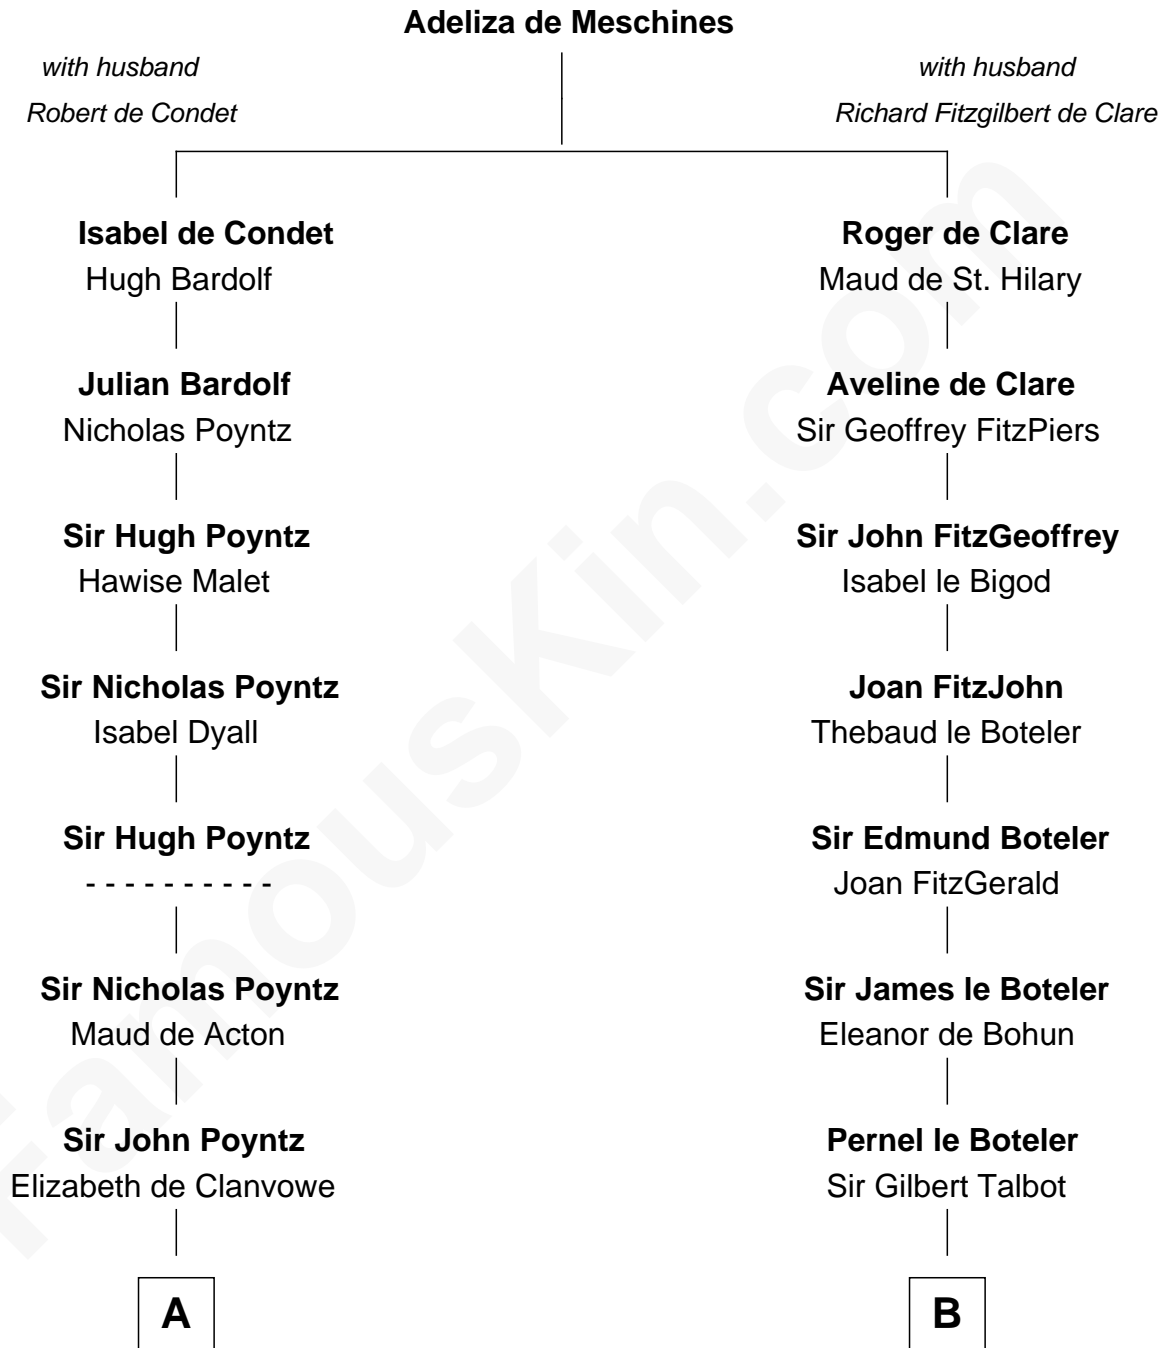

FamousKin.com

Relationship Chart of

William Greene

2nd Governor of Rhode Island

12th cousin 7 times removed of

Catherine Parr

6th Wife of King Henry VIII

C

—
Samuel Greene

Mary Gorton

—
William Greene

Catharine Greene

—
William Greene

2nd Governor of Rhode Island