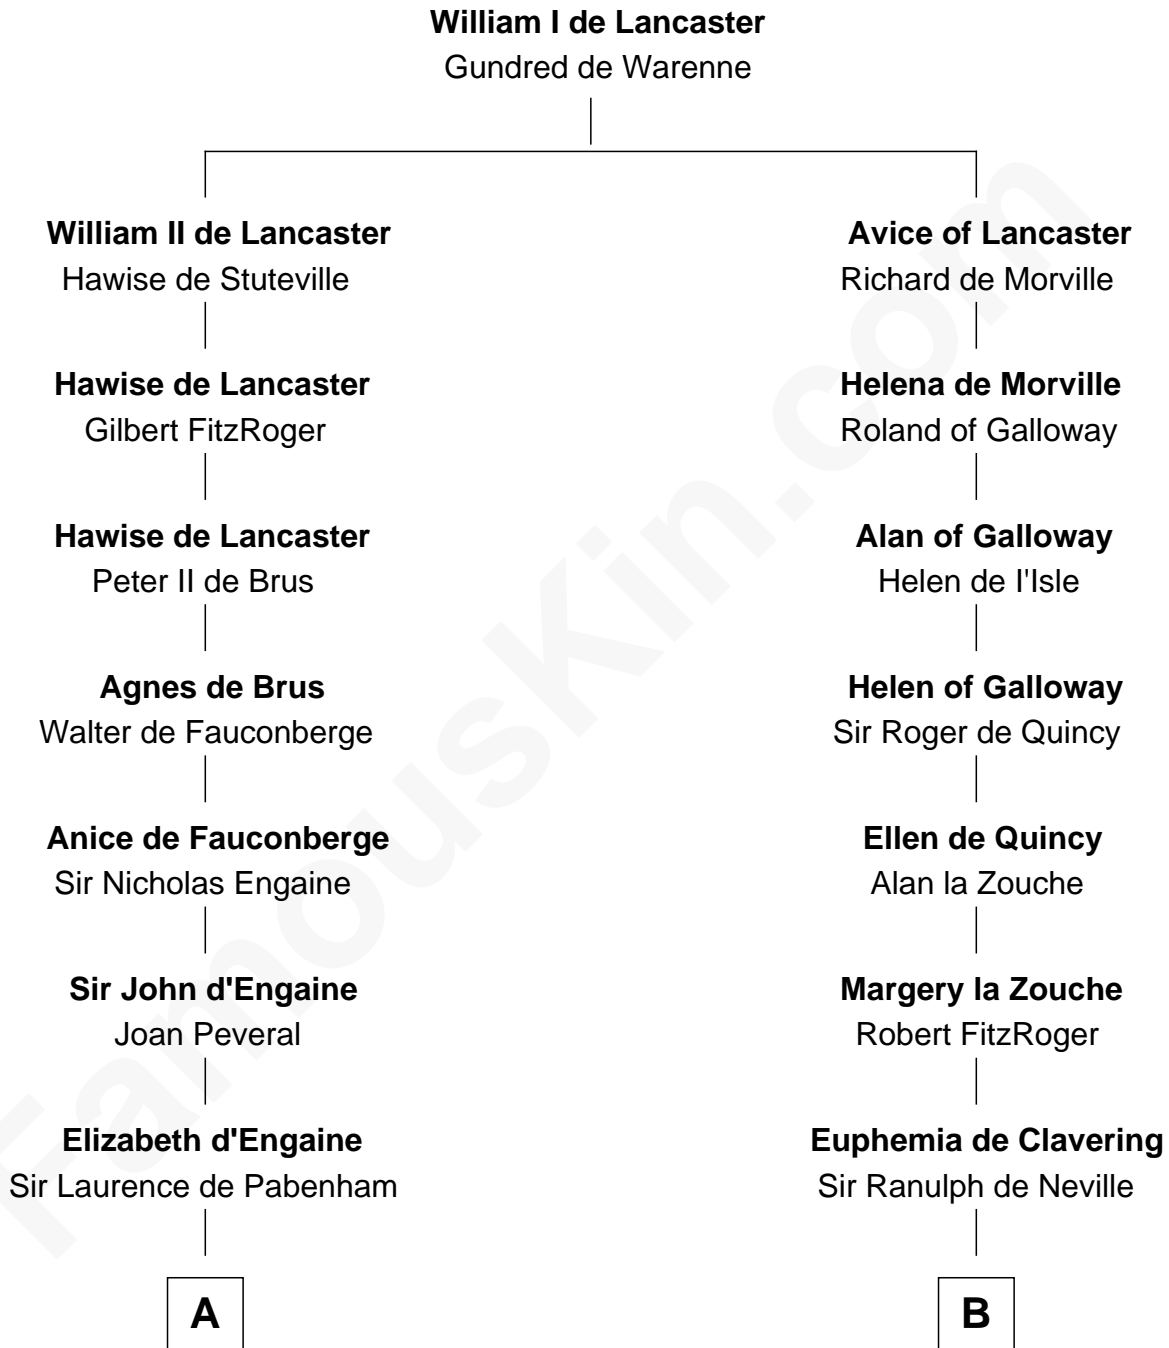

FamousKin.com

Relationship Chart of

William Greene

2nd Governor of Rhode Island

14th cousin 4 times removed of

Catherine Parr

6th Wife of King Henry VIII

C

William Greene
Catharine Greene

William Greene
2nd Governor of Rhode Island

FamousKin.com

William Greene photo by [Sarnold17](#) (CC BY-SA 3.0)