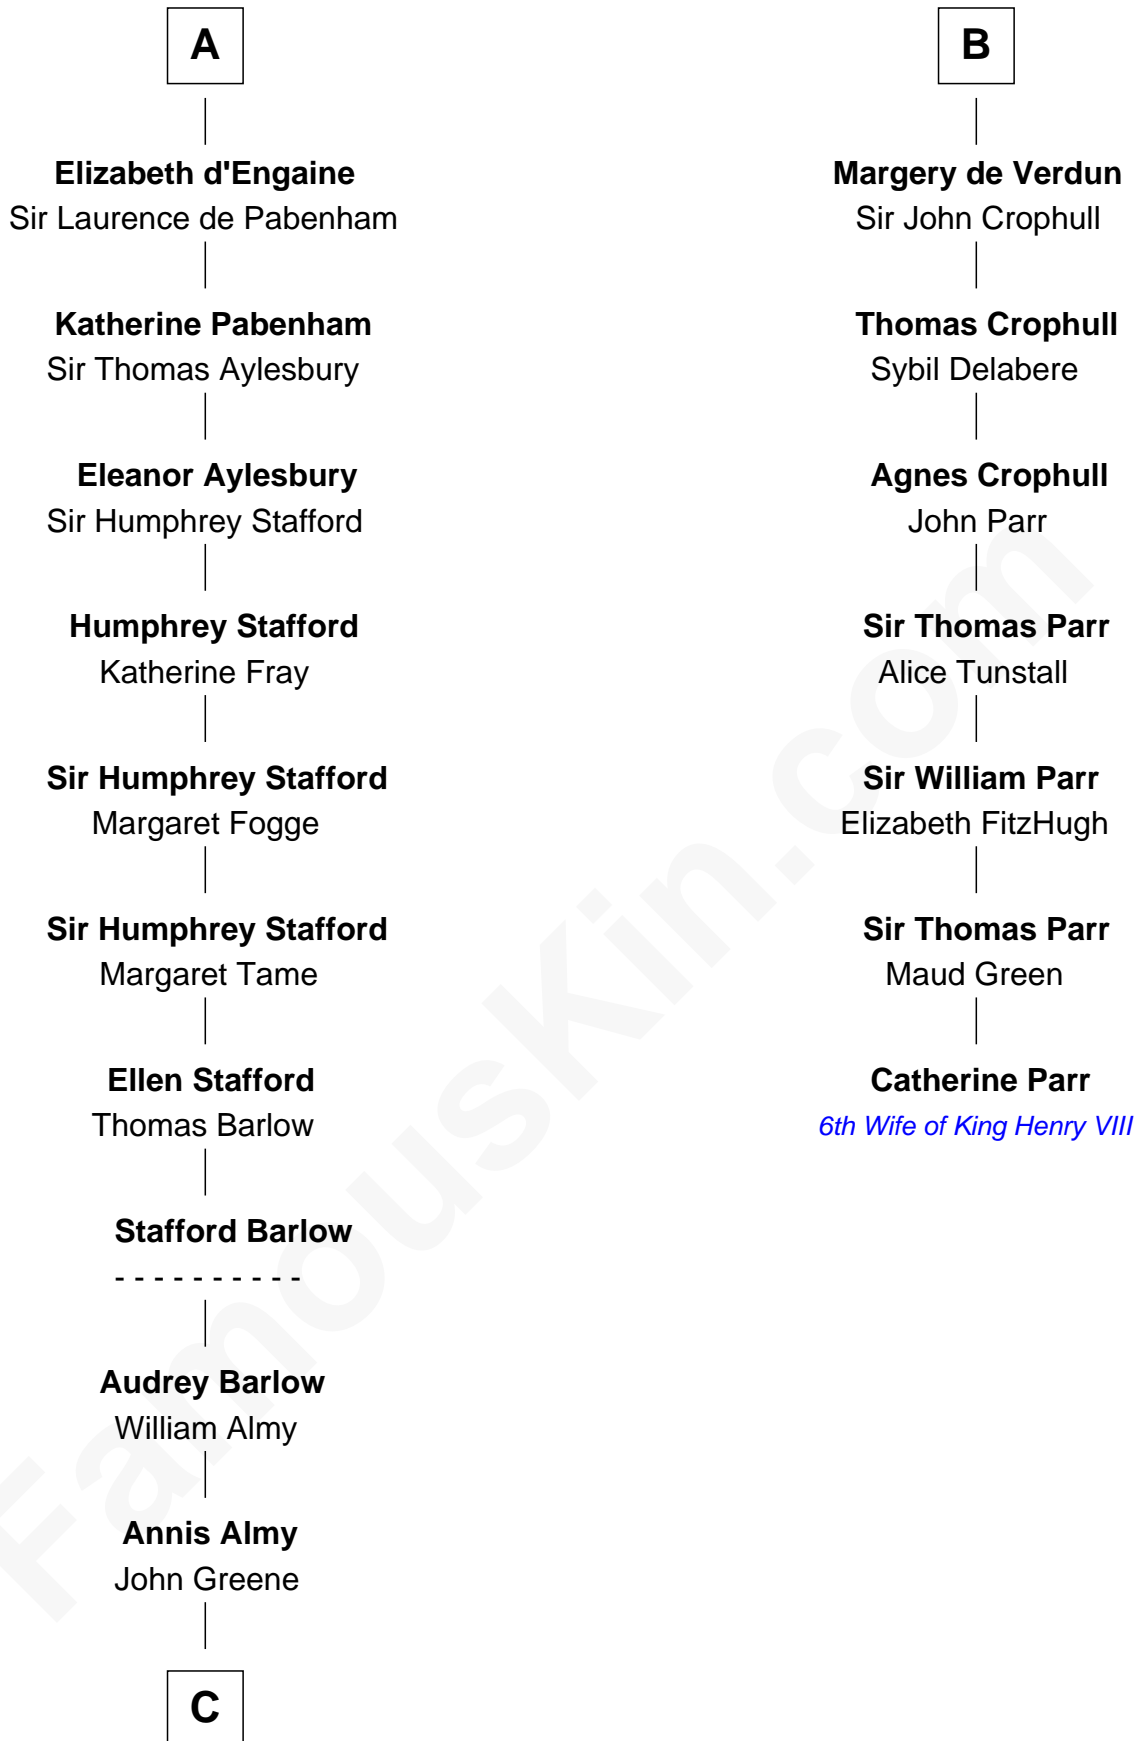

FamousKin.com

Relationship Chart of

William Greene

2nd Governor of Rhode Island

13th cousin 6 times removed of

Catherine Parr

6th Wife of King Henry VIII

C

—
Samuel Greene

Mary Gorton

—
William Greene

Catharine Greene

—
William Greene

2nd Governor of Rhode Island