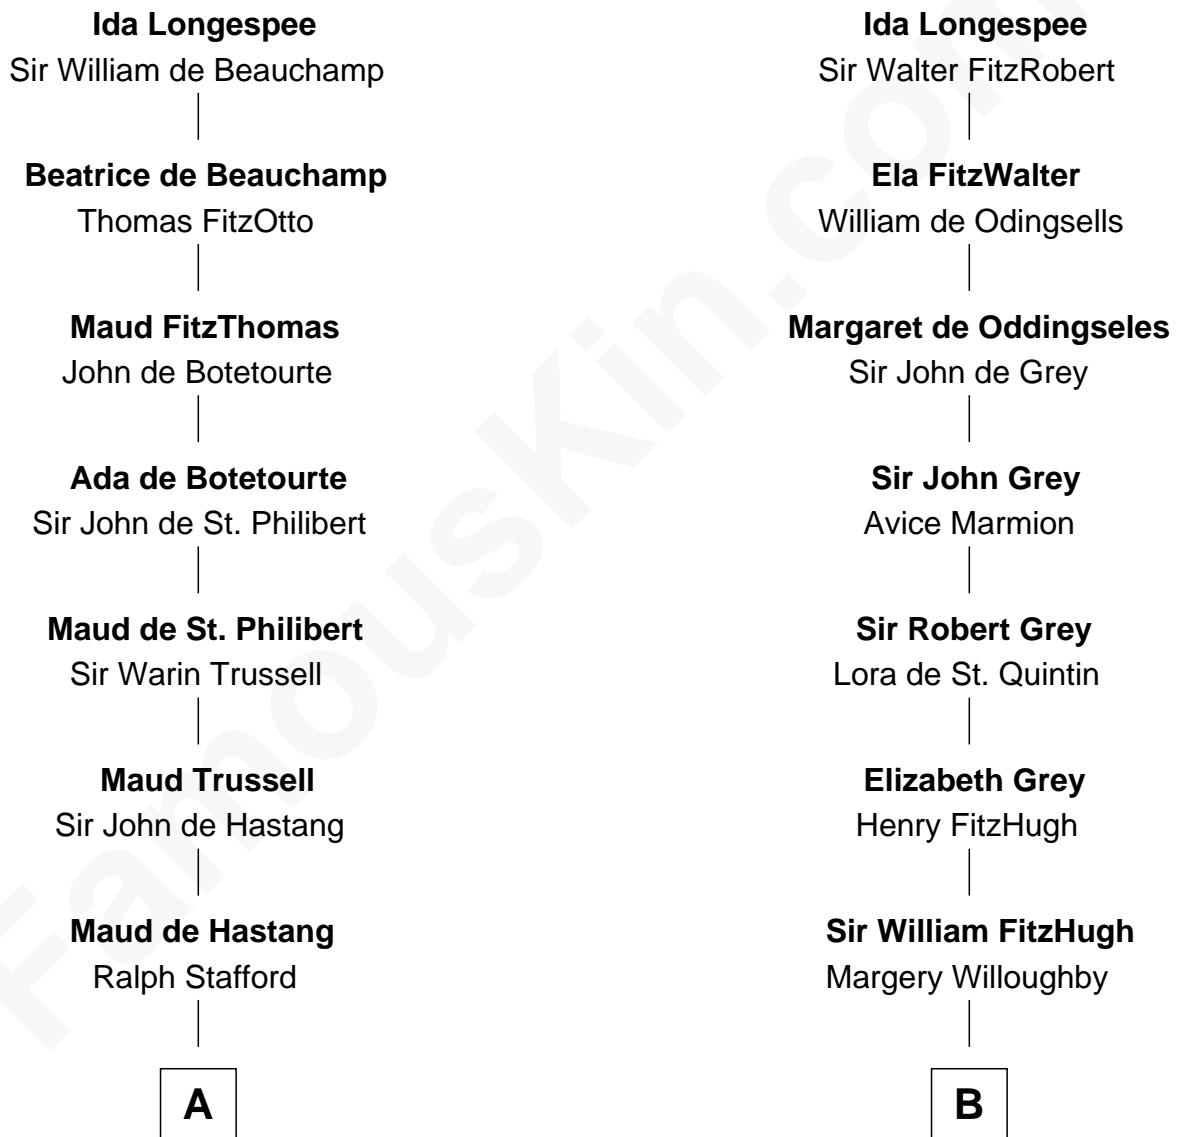

Sir William Longespee

Ela of Salisbury