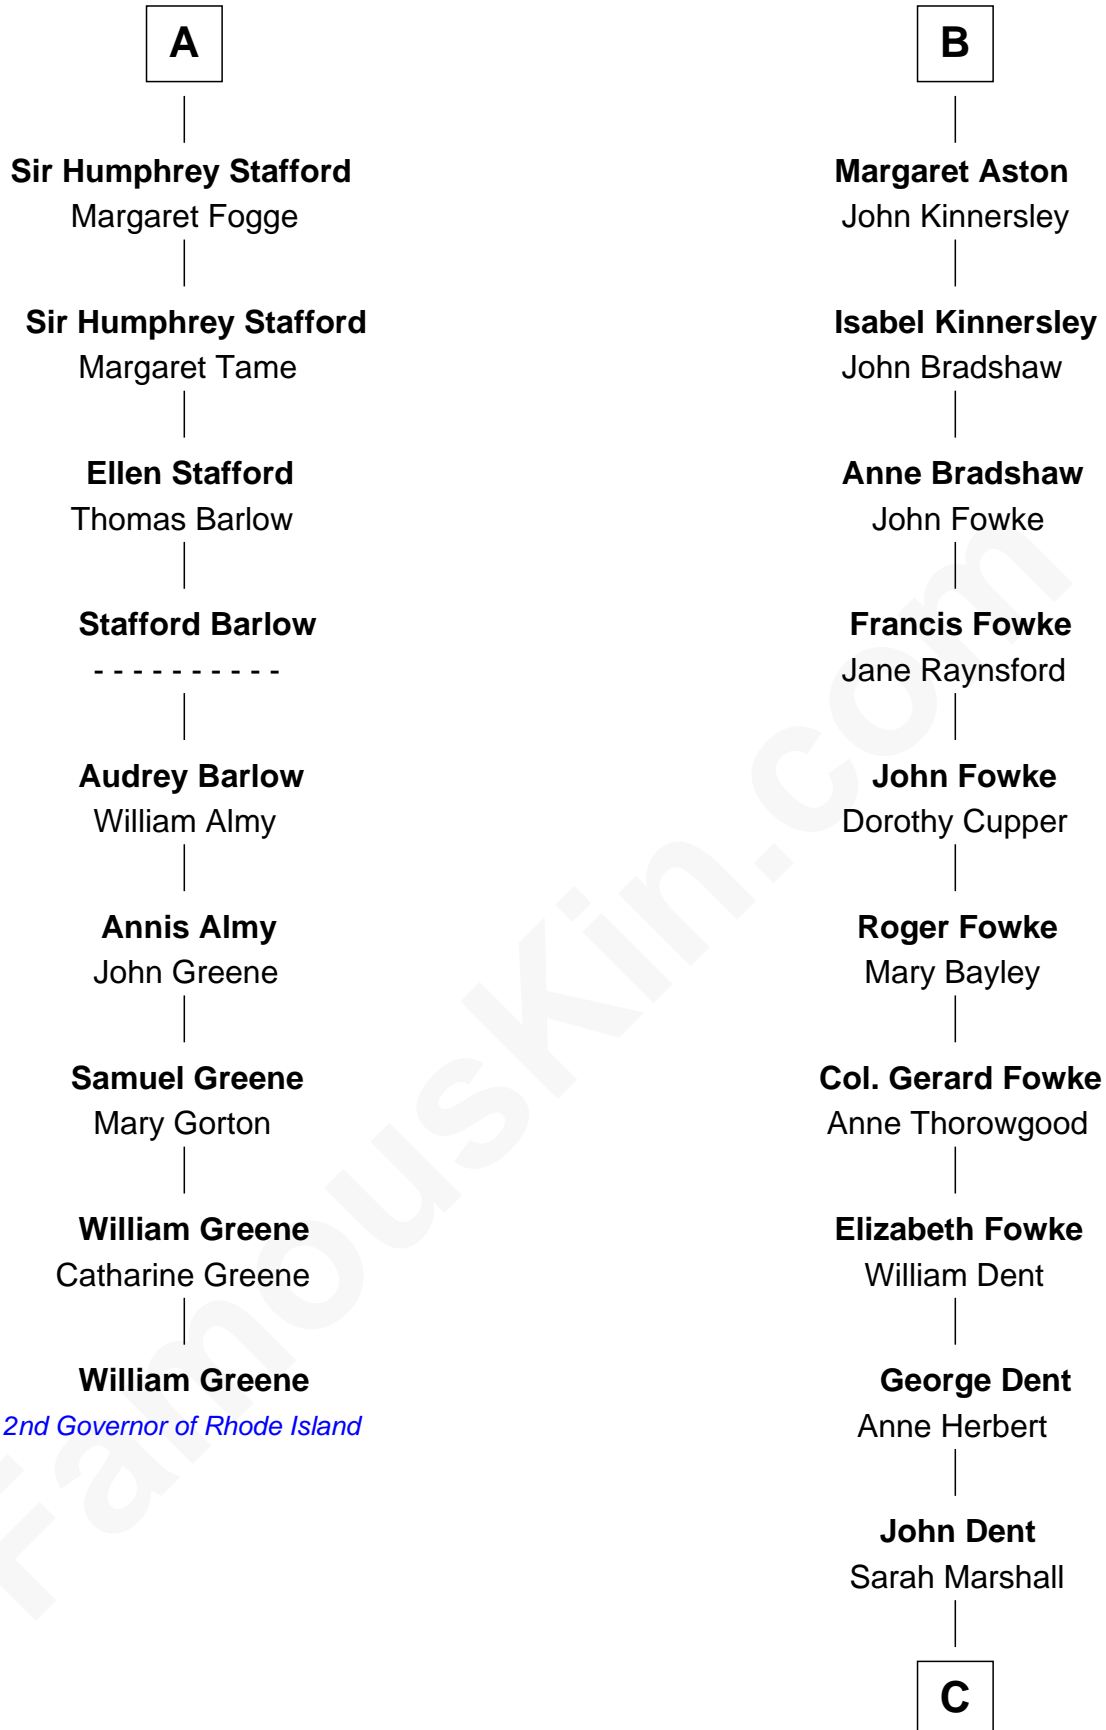

FamousKin.com

Relationship Chart of

William Greene

2nd Governor of Rhode Island

15th cousin 4 times removed of

General James Longstreet

Confederate Army - U.S. Civil War

C

Thomas Marshall Dent

Anne Magruder

Mary Anna Dent

James Longstreet

General James Longstreet

Confederate Army - U.S. Civil War

FamousKin.com