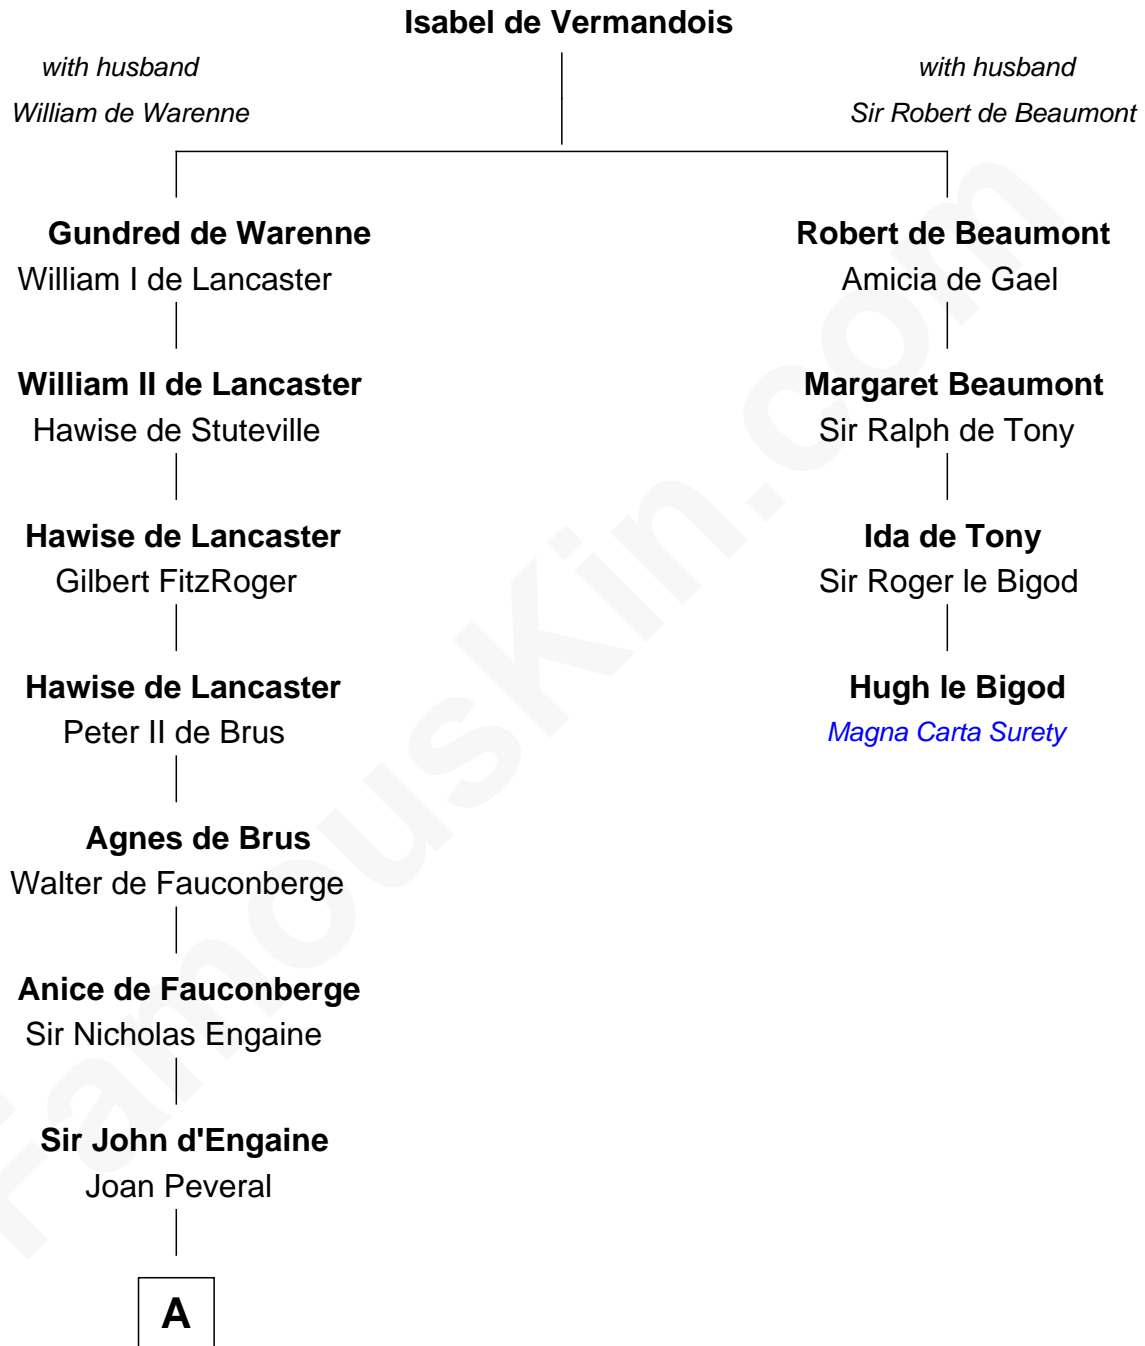

# FamousKin.com Relationship Chart of William Greene

2nd Governor of Rhode Island

3rd cousin 16 times removed of

**Hugh le Bigod**

*Magna Carta Surety*

**A**

**Elizabeth d'Engaine**  
Sir Laurence de Pabenham

**Katherine Pabenham**  
Sir Thomas Aylesbury

**Eleanor Aylesbury**  
Sir Humphrey Stafford

**Humphrey Stafford**  
Katherine Fray

**Sir Humphrey Stafford**  
Margaret Fogge

**Sir Humphrey Stafford**  
Margaret Tame