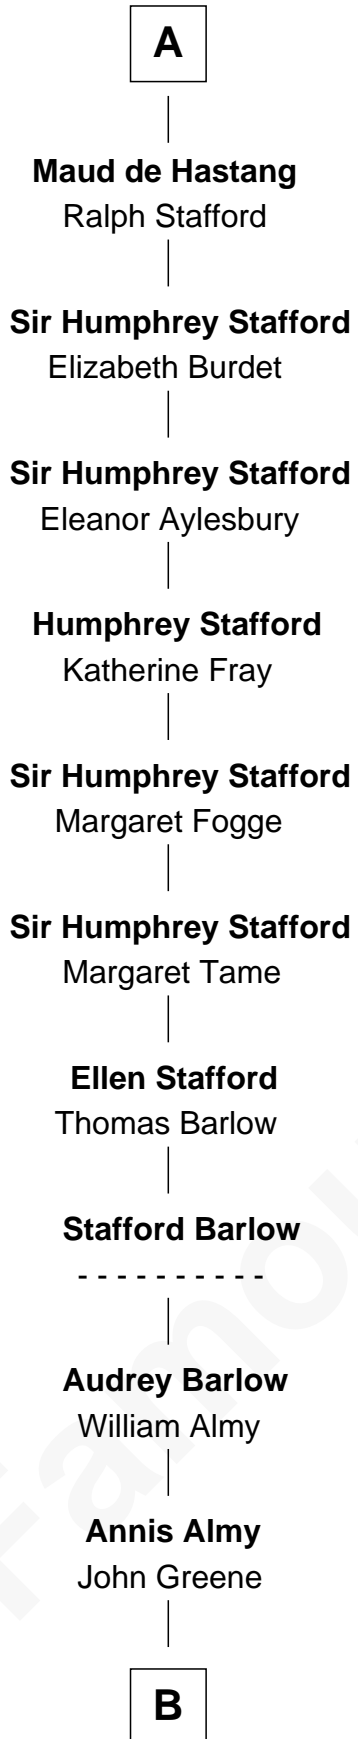

FamousKin.com Relationship Chart of

William Greene

2nd Governor of Rhode Island

17th great-grandnephew of

Hugh le Bigod

Magna Carta Surety

B

—
Samuel Greene

Mary Gorton

—
William Greene

Catharine Greene

—
William Greene

2nd Governor of Rhode Island

FamousKin.com