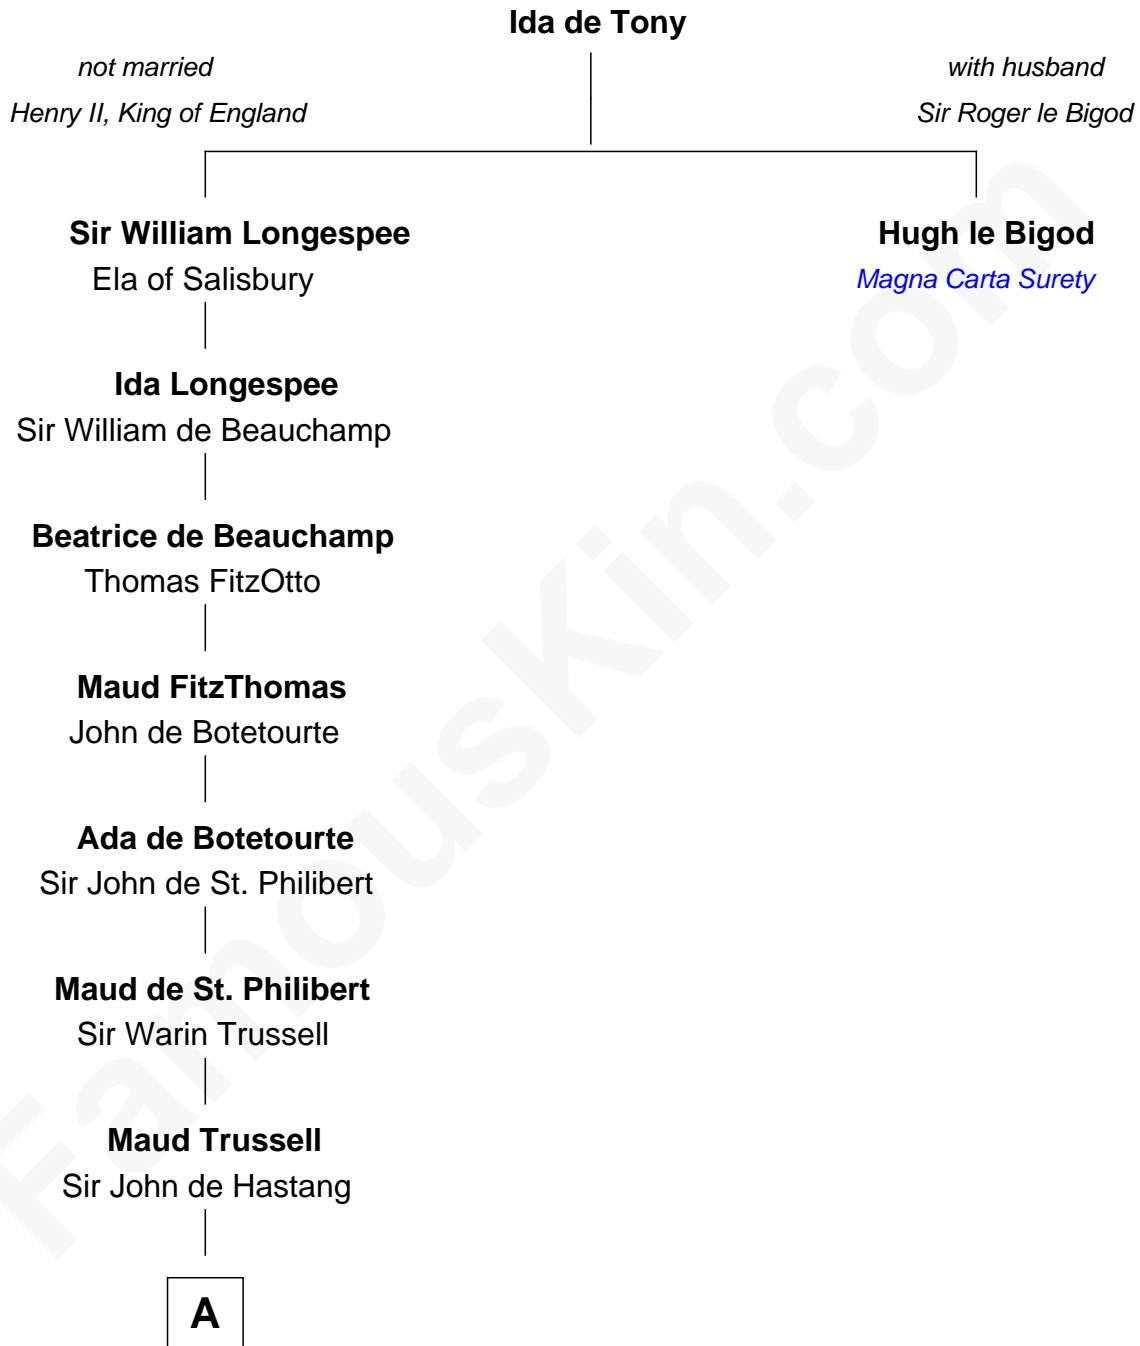

FamousKin.com Relationship Chart of

William Greene

2nd Governor of Rhode Island

17th great-grandnephew of

Hugh le Bigod

Magna Carta Surety

B

—
Samuel Greene

Mary Gorton

—
William Greene

Catharine Greene

—
William Greene

2nd Governor of Rhode Island

FamousKin.com