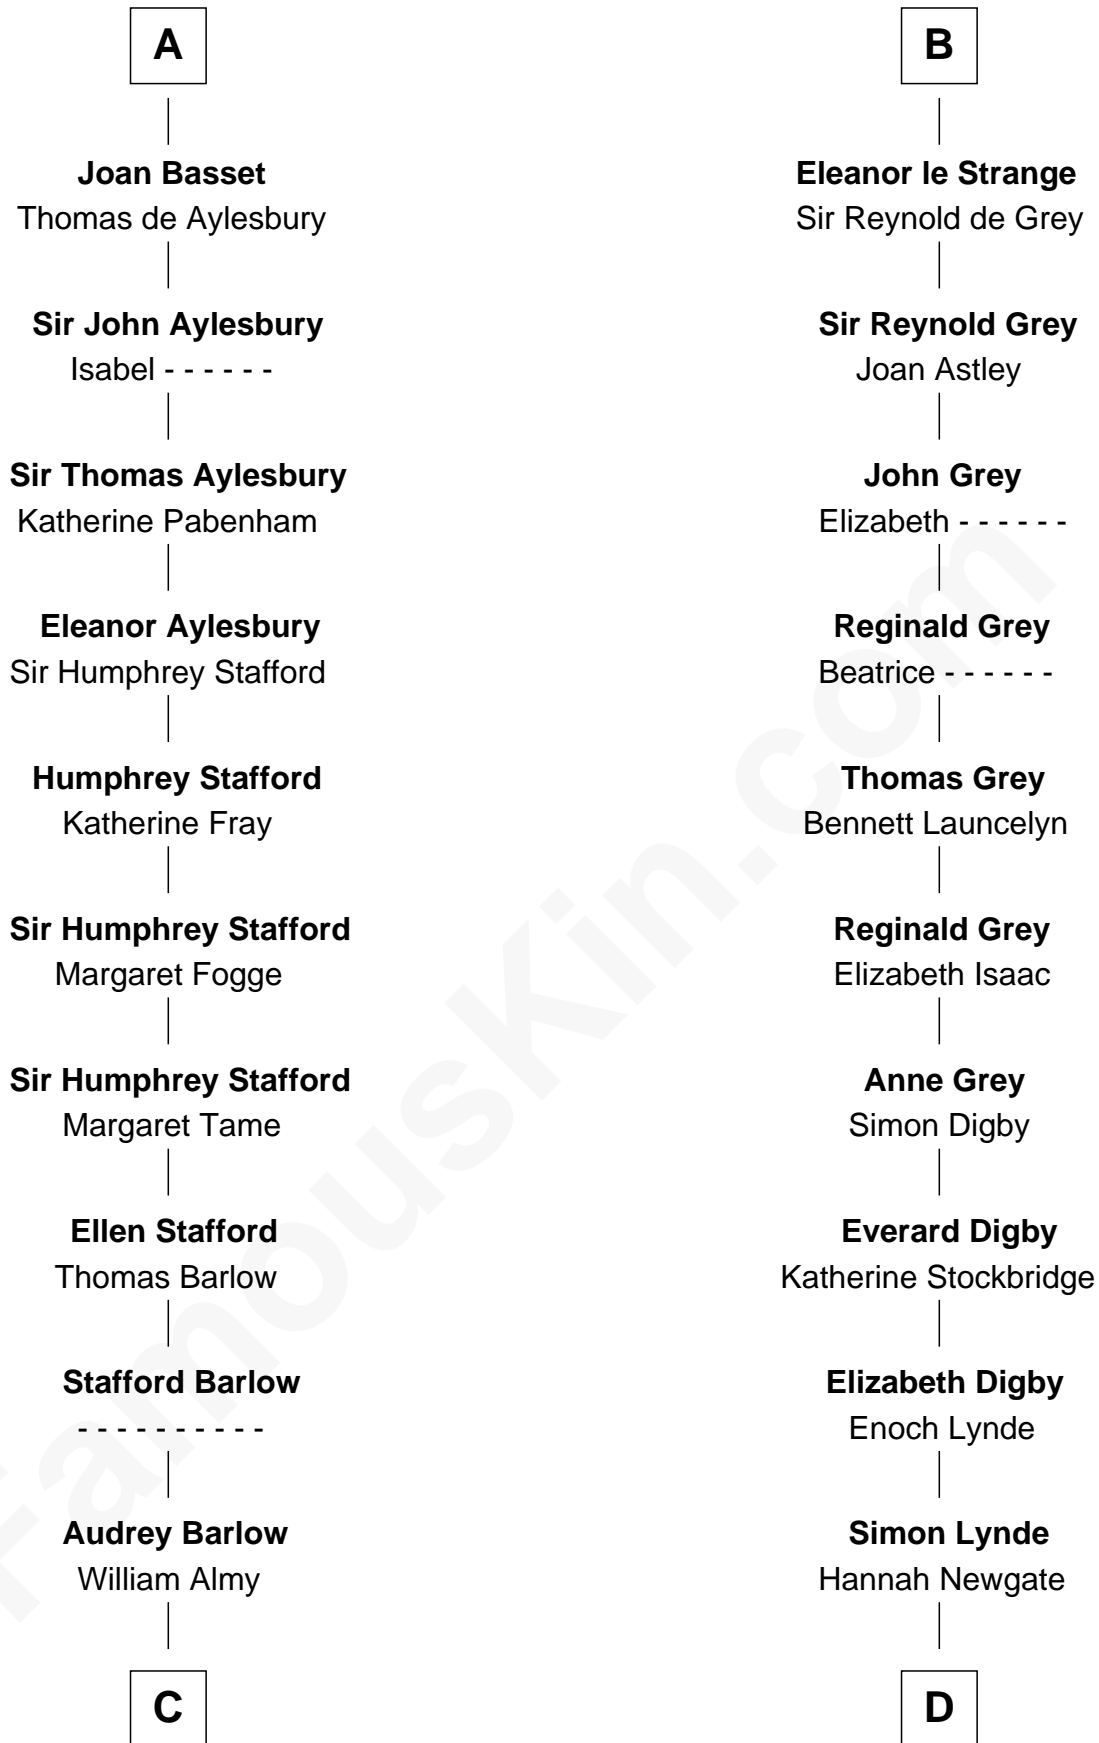

FamousKin.com

Relationship Chart of

William Greene

2nd Governor of Rhode Island

19th cousin 1 time removed of

James Bowdoin

2nd Governor of Massachusetts

C

Annis Almy
John Greene

Samuel Greene
Mary Gorton

William Greene
Catharine Greene

William Greene
2nd Governor of Rhode Island

D

Elizabeth Lynde
George Pordage

Hannah Pordage
James Bowdoin

James Bowdoin
2nd Governor of Massachusetts