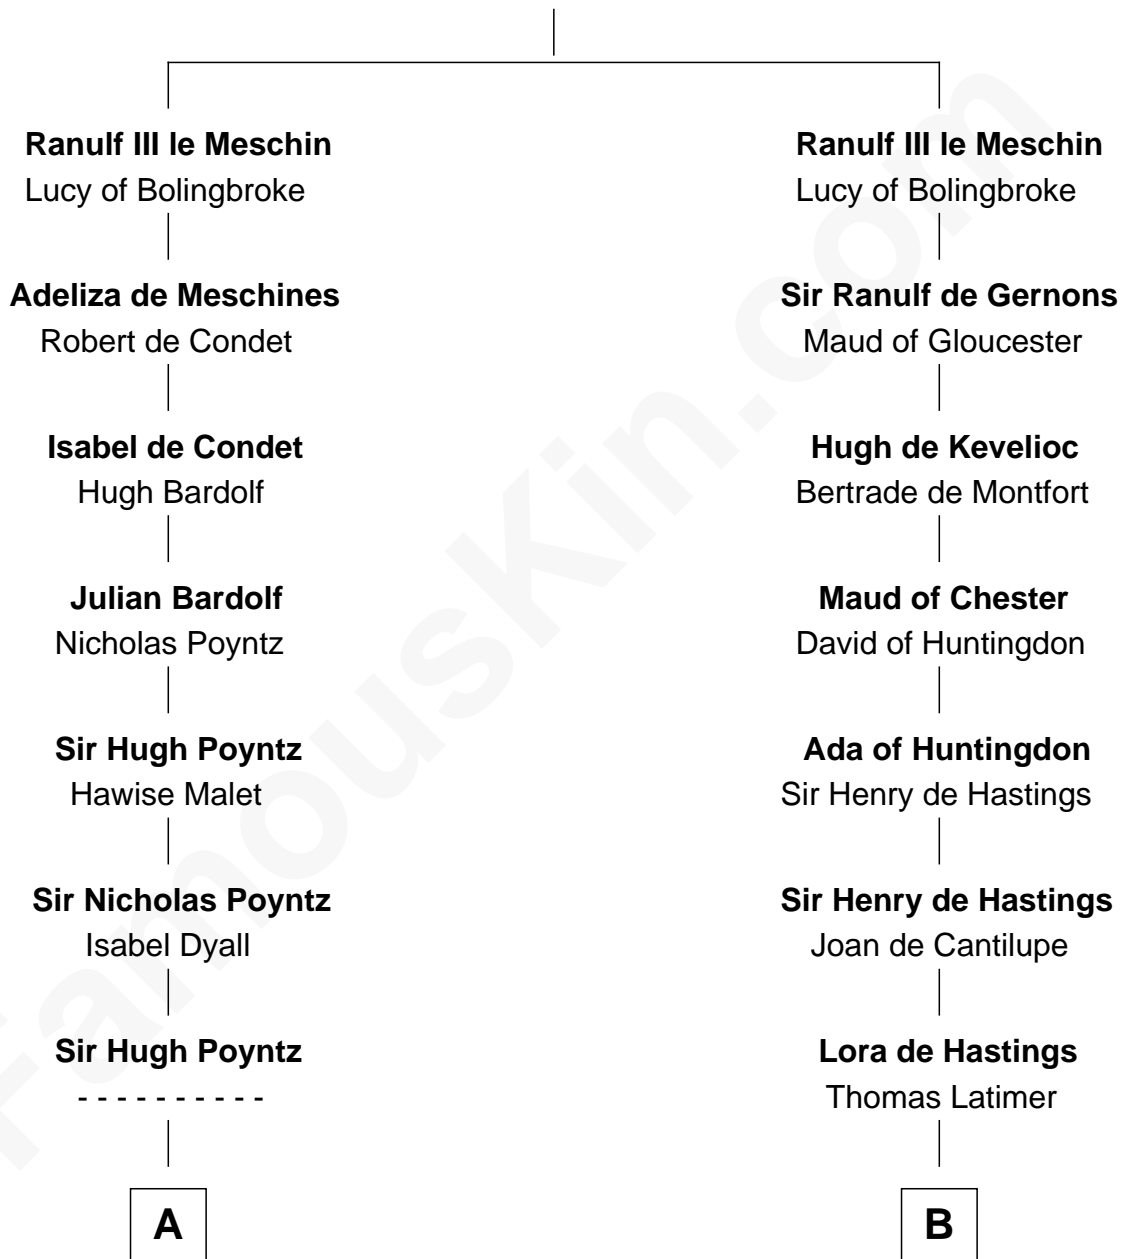

FamousKin.com

Relationship Chart of

William Greene

2nd Governor of Rhode Island

20th cousin 1 time removed of

James Bowdoin

2nd Governor of Massachusetts

Ranulf de Briquessart

Margaret Goz

C

Audrey Barlow

William Almy

Annis Almy

John Greene

Samuel Greene

Mary Gorton