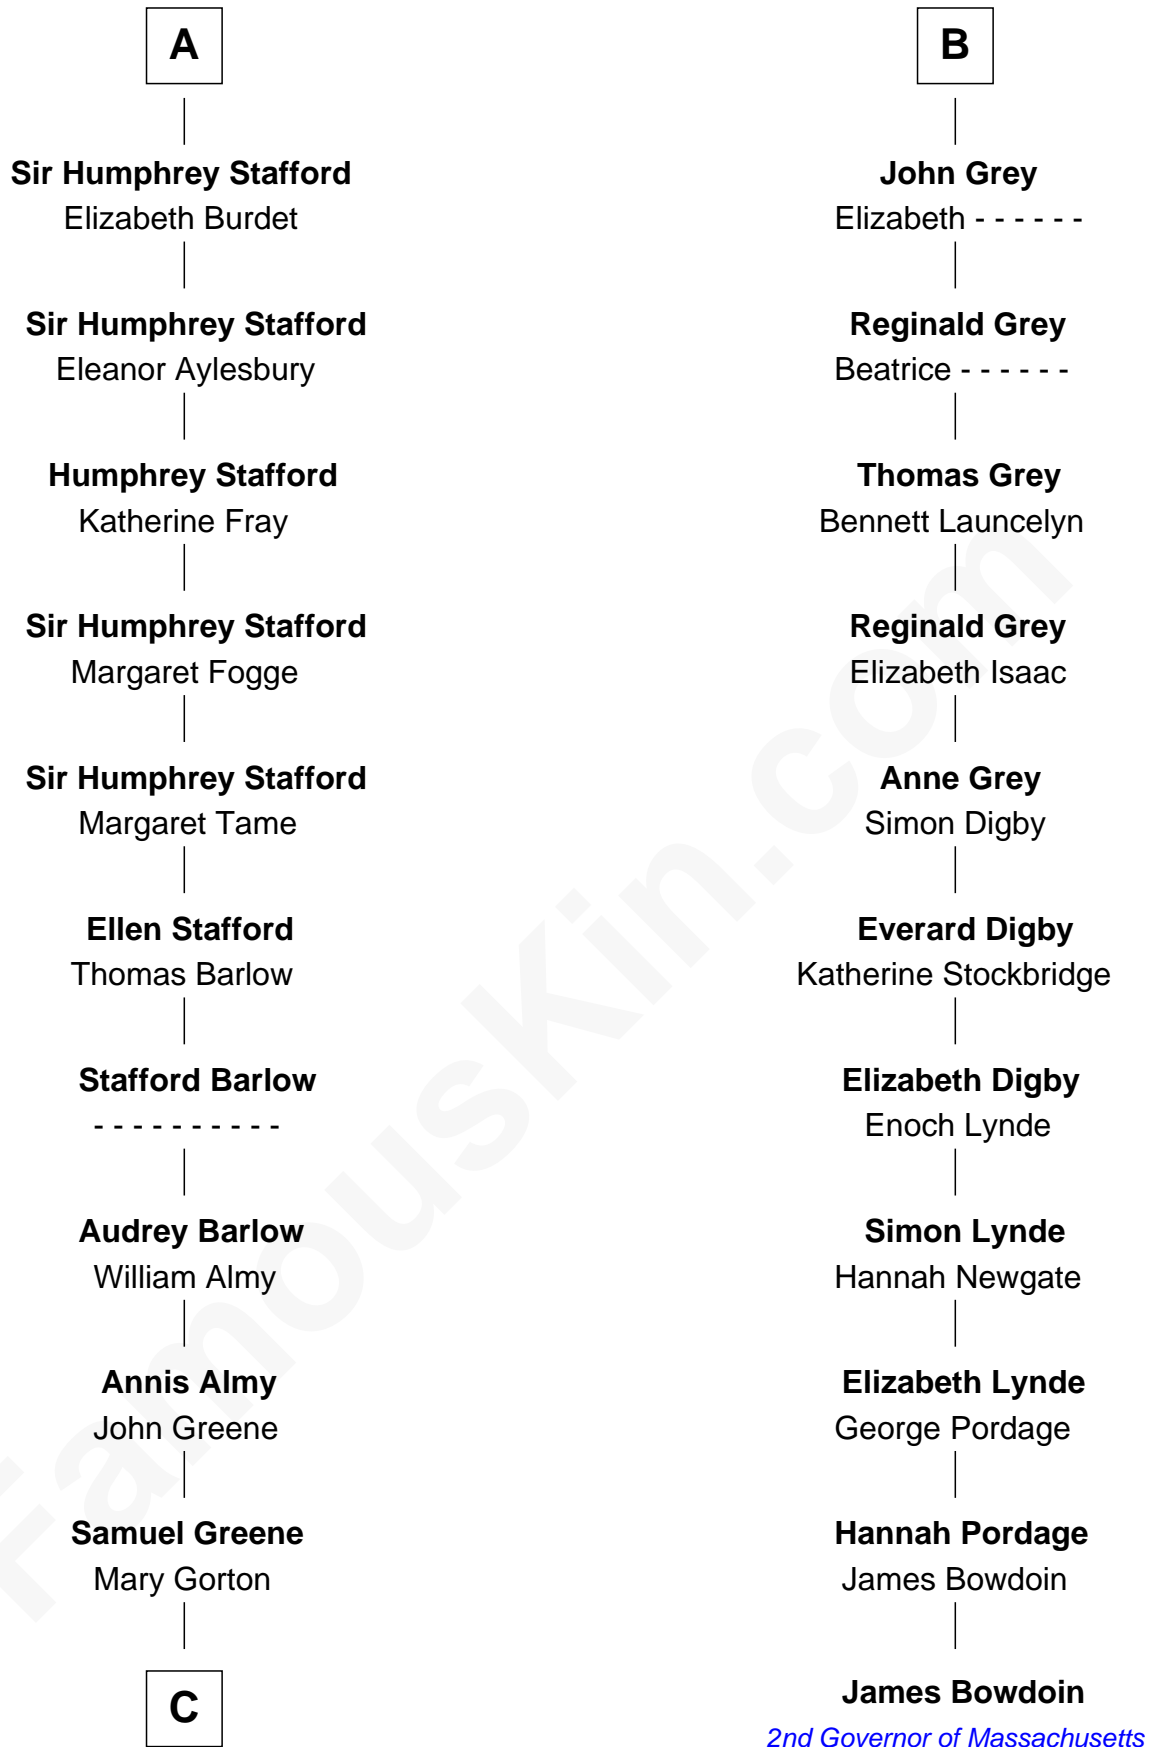

FamousKin.com

Relationship Chart of

William Greene

2nd Governor of Rhode Island

17th cousin 1 time removed of

James Bowdoin

2nd Governor of Massachusetts

C

William Greene
Catharine Greene

William Greene
2nd Governor of Rhode Island

FamousKin.com