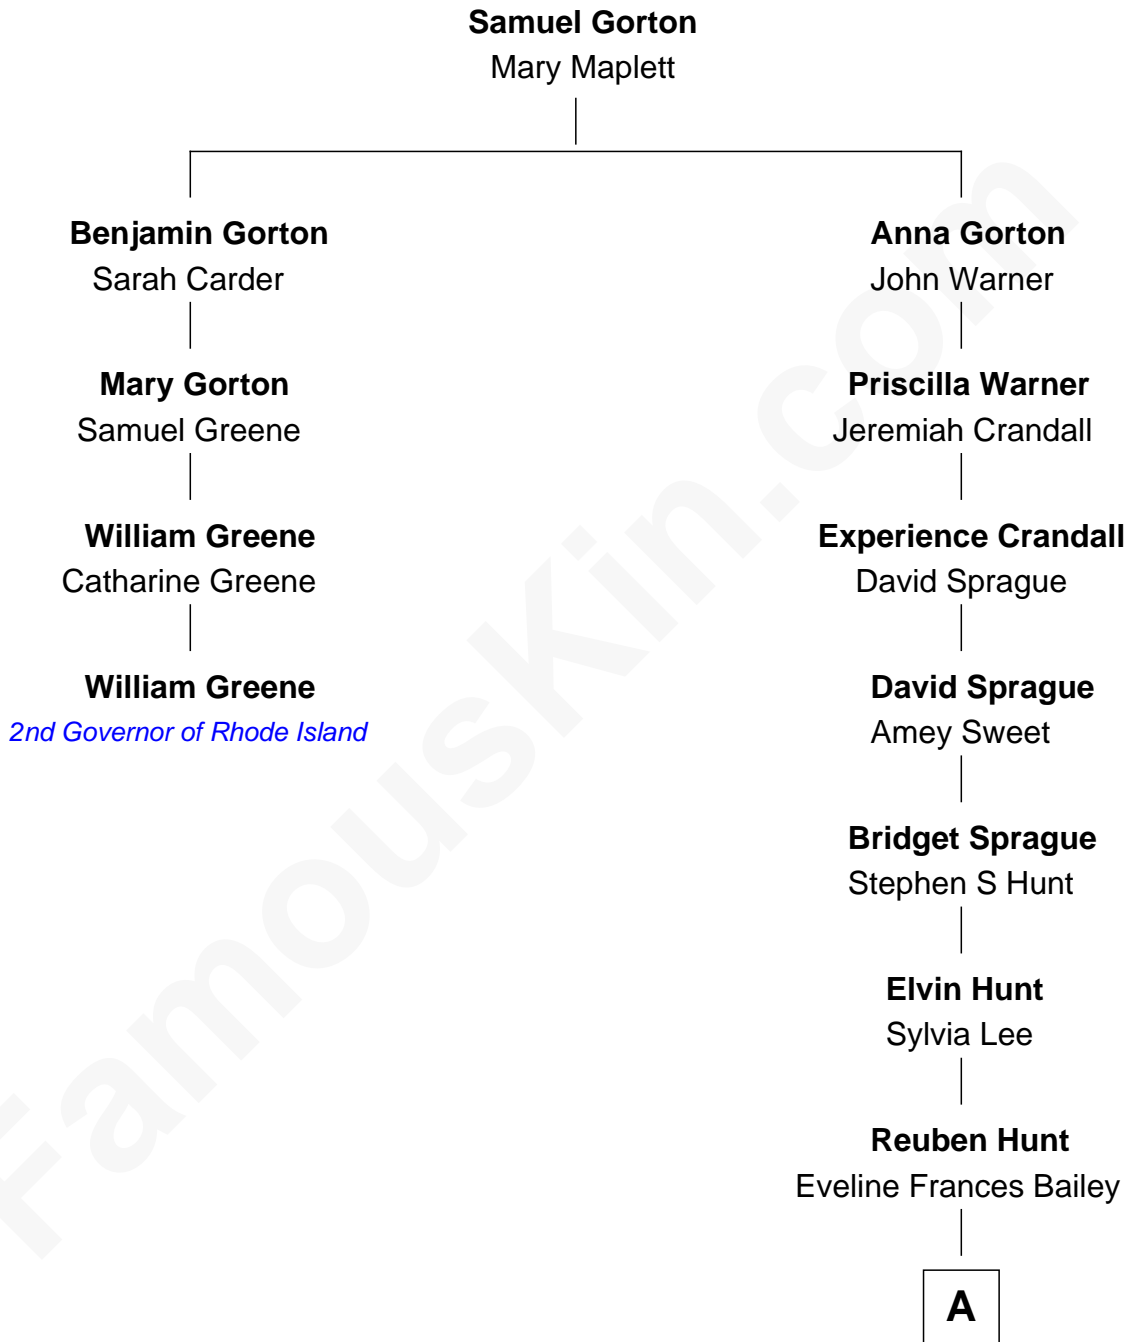

FamousKin.com

Relationship Chart of

William Greene

2nd Governor of Rhode Island

3rd cousin 6 times removed of

Lucille Ball

TV Actress - "I Love Lucy"

A

—
Frederick Charles Hunt

Flora Belle Orcutt

—
Desiree Evelyn Hunt

Henry Durrell Ball

—
Lucille Ball

TV Actress - "I Love Lucy"

FamousKin.com