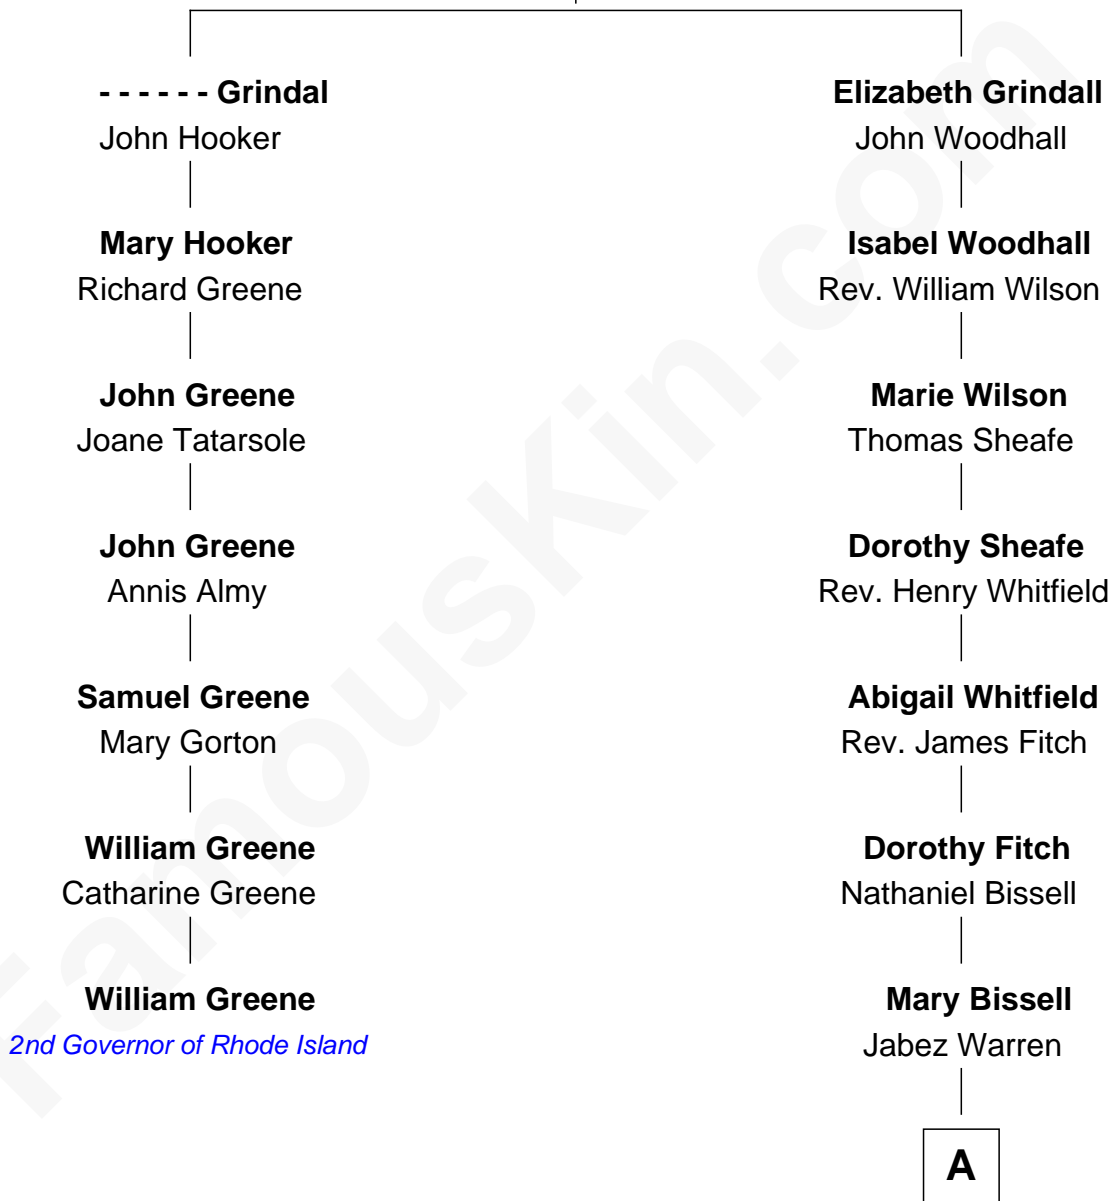

FamousKin.com

Relationship Chart of

William Greene

2nd Governor of Rhode Island

6th cousin 9 times removed of

Carl Wilson

Co-Founder of The Beach Boys

William Grindall

A

Jabez Warren
Susannah Walker

Nathan Warren
Persis Sumner

Ithamer Hibbard Warren
Lydia Peck

Marilla Warren
Henry Wilson

George Washington Wilson
Mary Bailey

William Henry Wilson
Alta Lenora Chitwood

William Coral Wilson
Edith Sophia Sthole