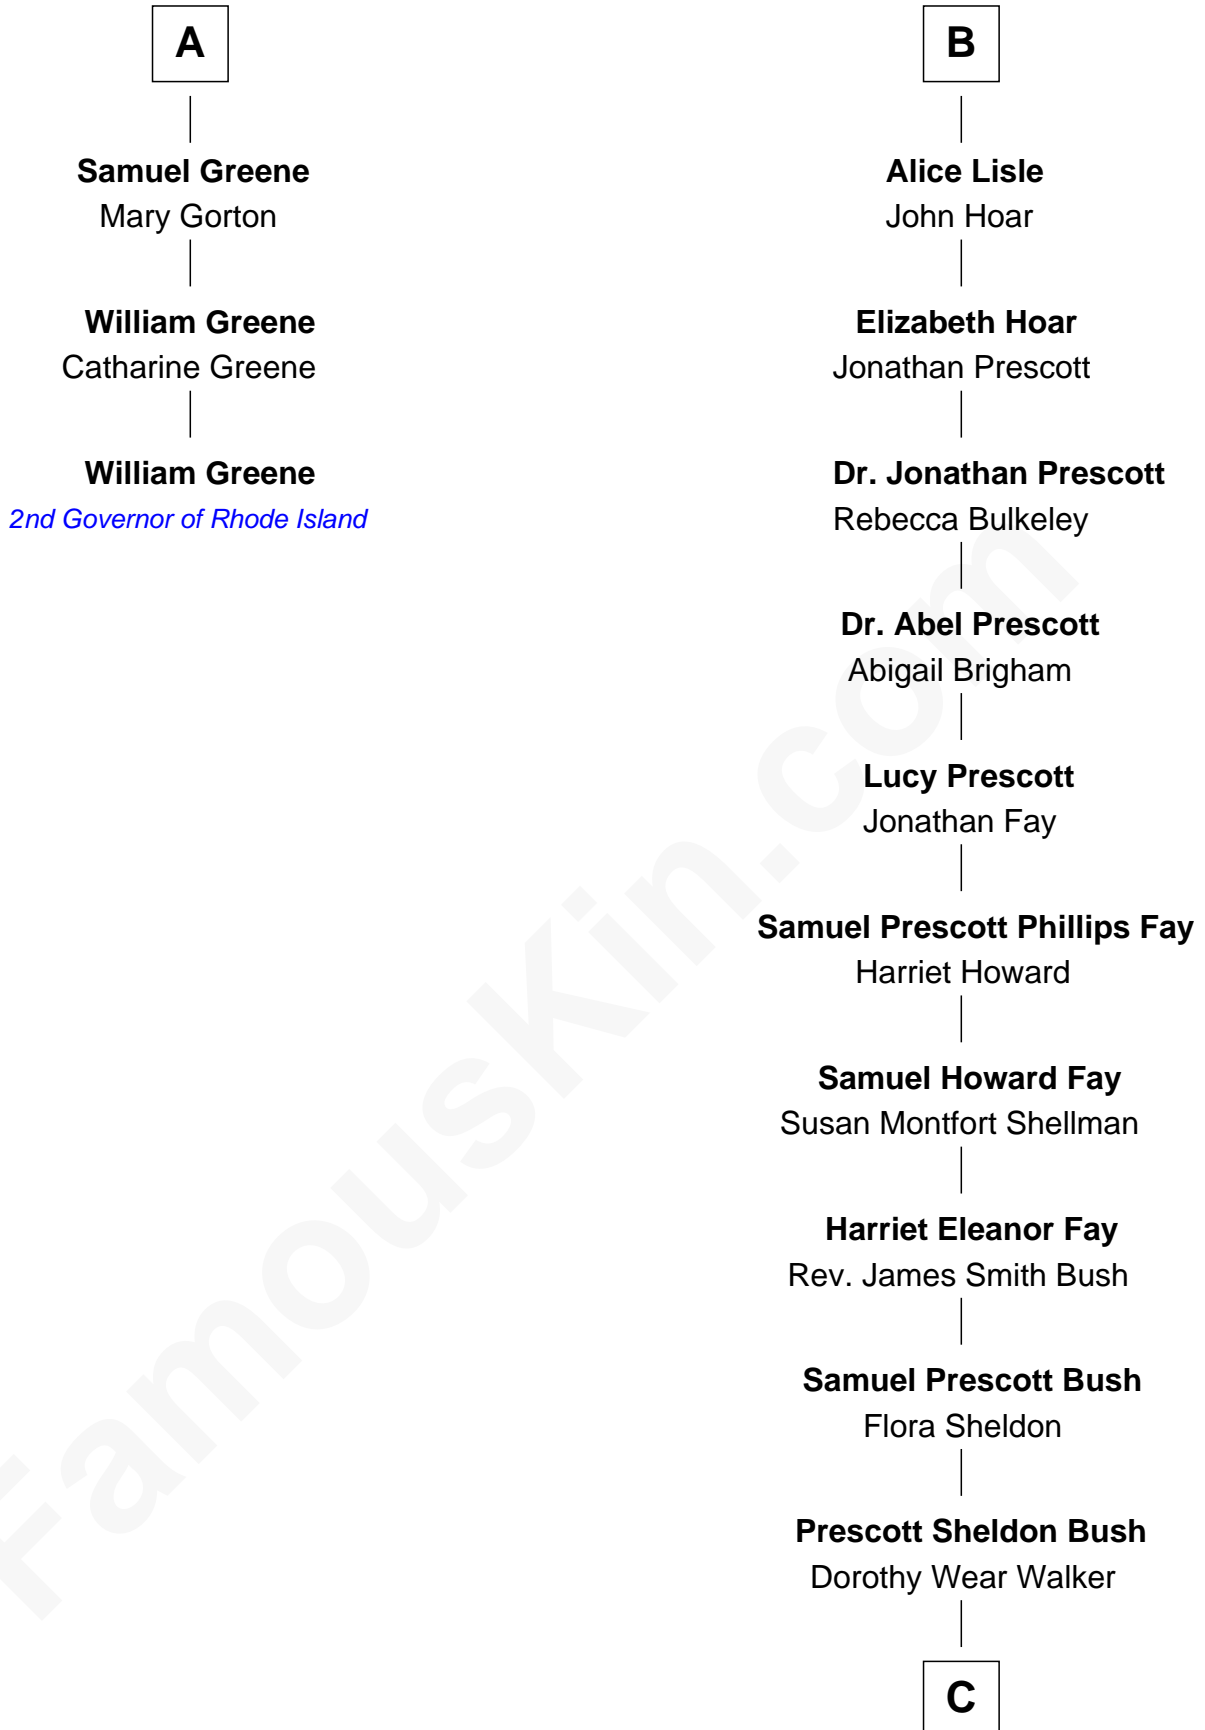

## Relationship Chart of

### Jeb Bush

*43rd Governor of Florida*

**Sir Humphrey Stafford**

Eleanor Aylesbury

C

George Herbert Walker Bush

Barbara Pierce

Jeb Bush