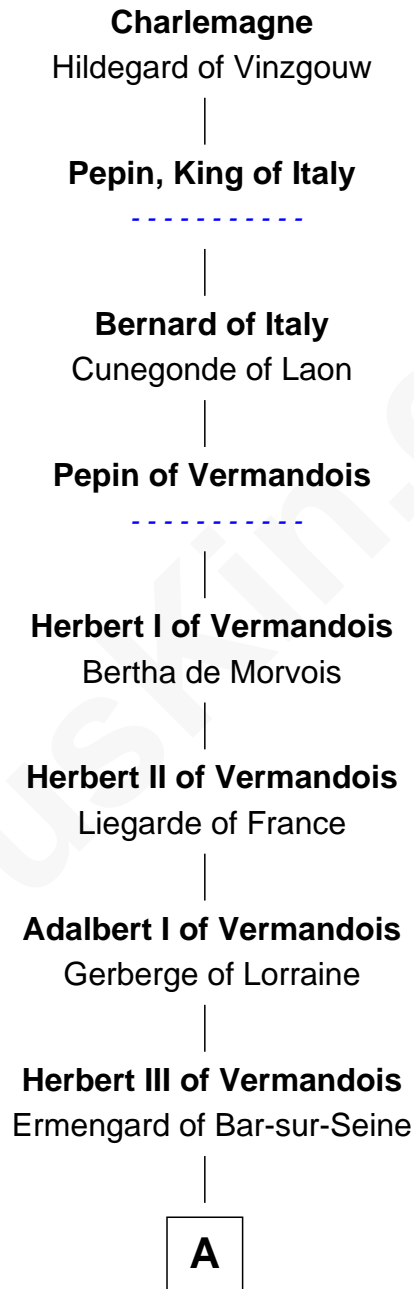

FamousKin.com Relationship Chart of

William Greene

2nd Governor of Rhode Island

29th Great-grandson of

Charlemagne

King of the Franks

A

Otho of Vermandois

Parvia - - - - -

Herbert IV of Vermandois

Adèle of Valois

Adèle of Vermandois

Hugh I of Vermandois

Isabel de Vermandois

William de Warenne

Gundred de Warenne