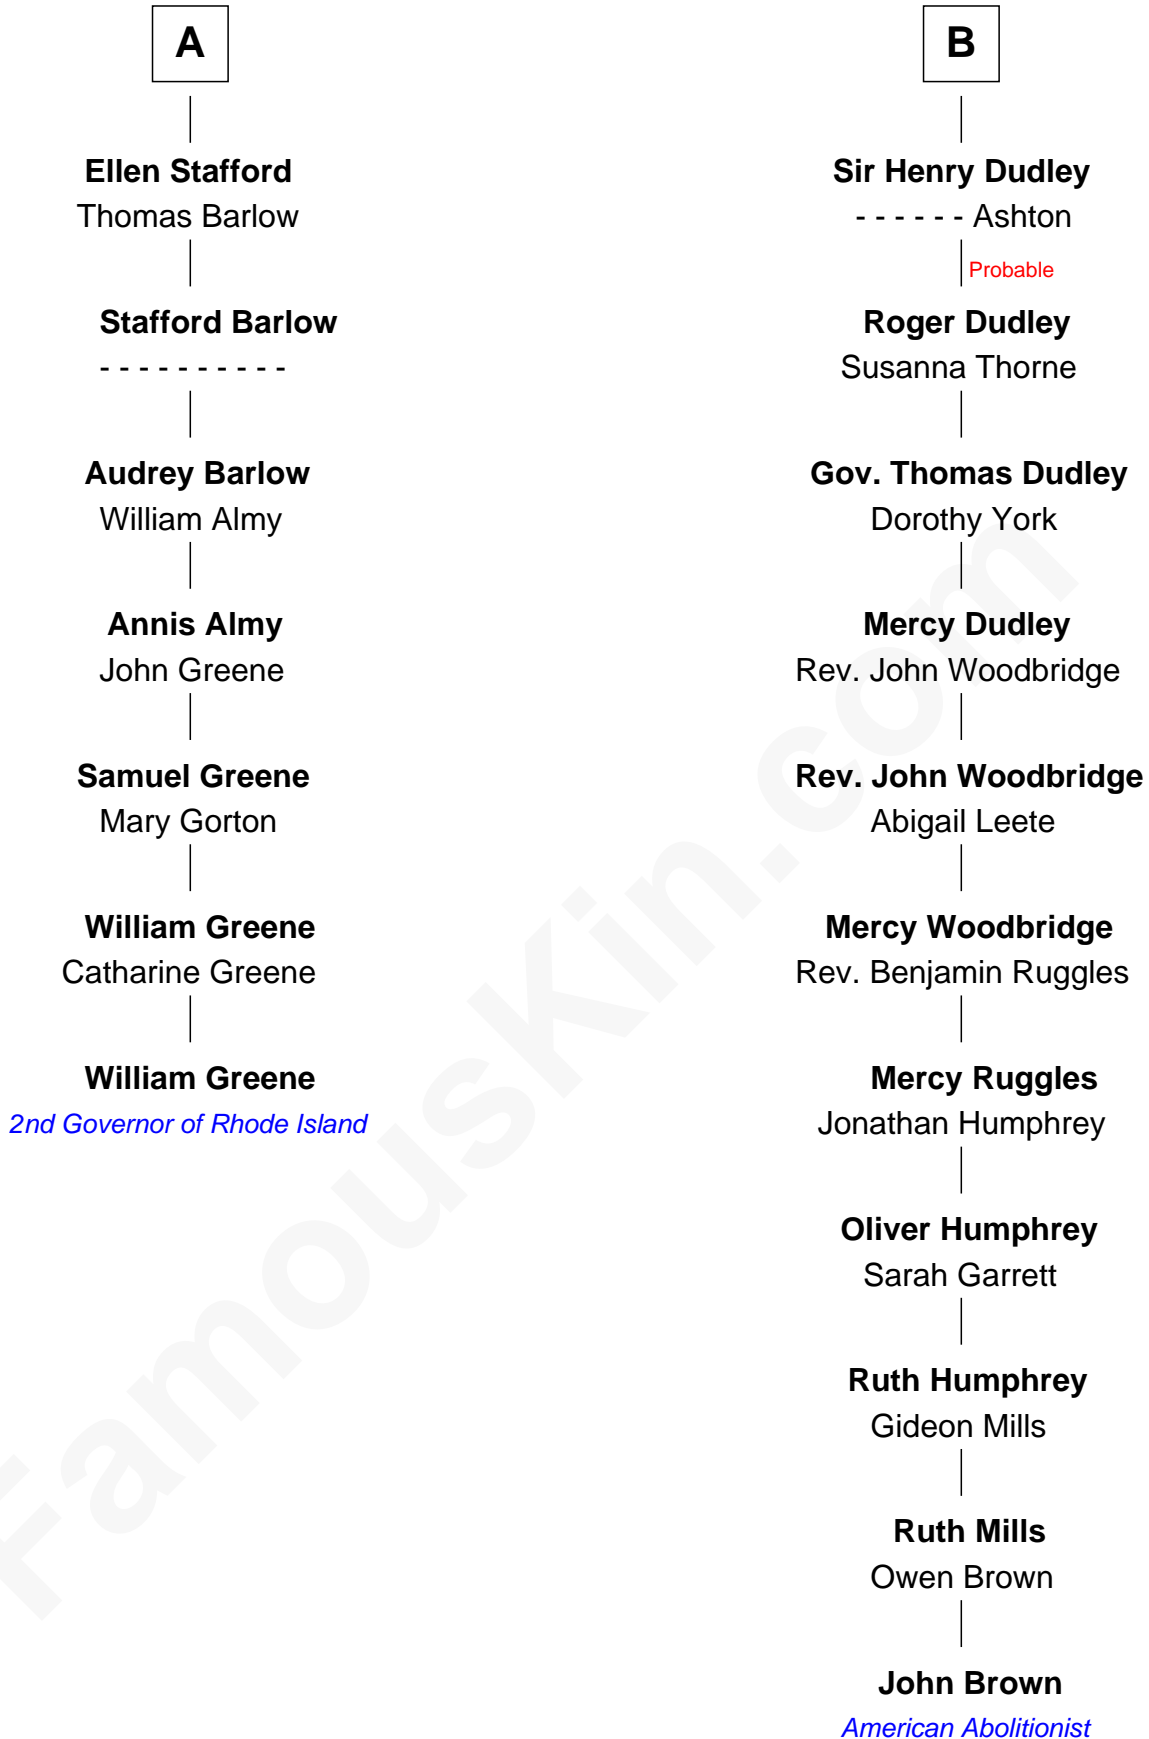

FamousKin.com

Relationship Chart of

William Greene

2nd Governor of Rhode Island

13th cousin 4 times removed of

John Brown

American Abolitionist

Ralph de Stafford

A

Beatrice de Stafford

Thomas de Ros

Margaret de Ros

Sir Reynold Grey

Margaret Grey

Sir William Bonville

William Bonville

Elizabeth Harington

William Bonville

Katherine Neville

Cecily Bonville

Thomas Grey

Cecily Grey

Sir John Sutton

B

William Greene photo by [Sarnold17](#) (CC BY-SA 3.0)