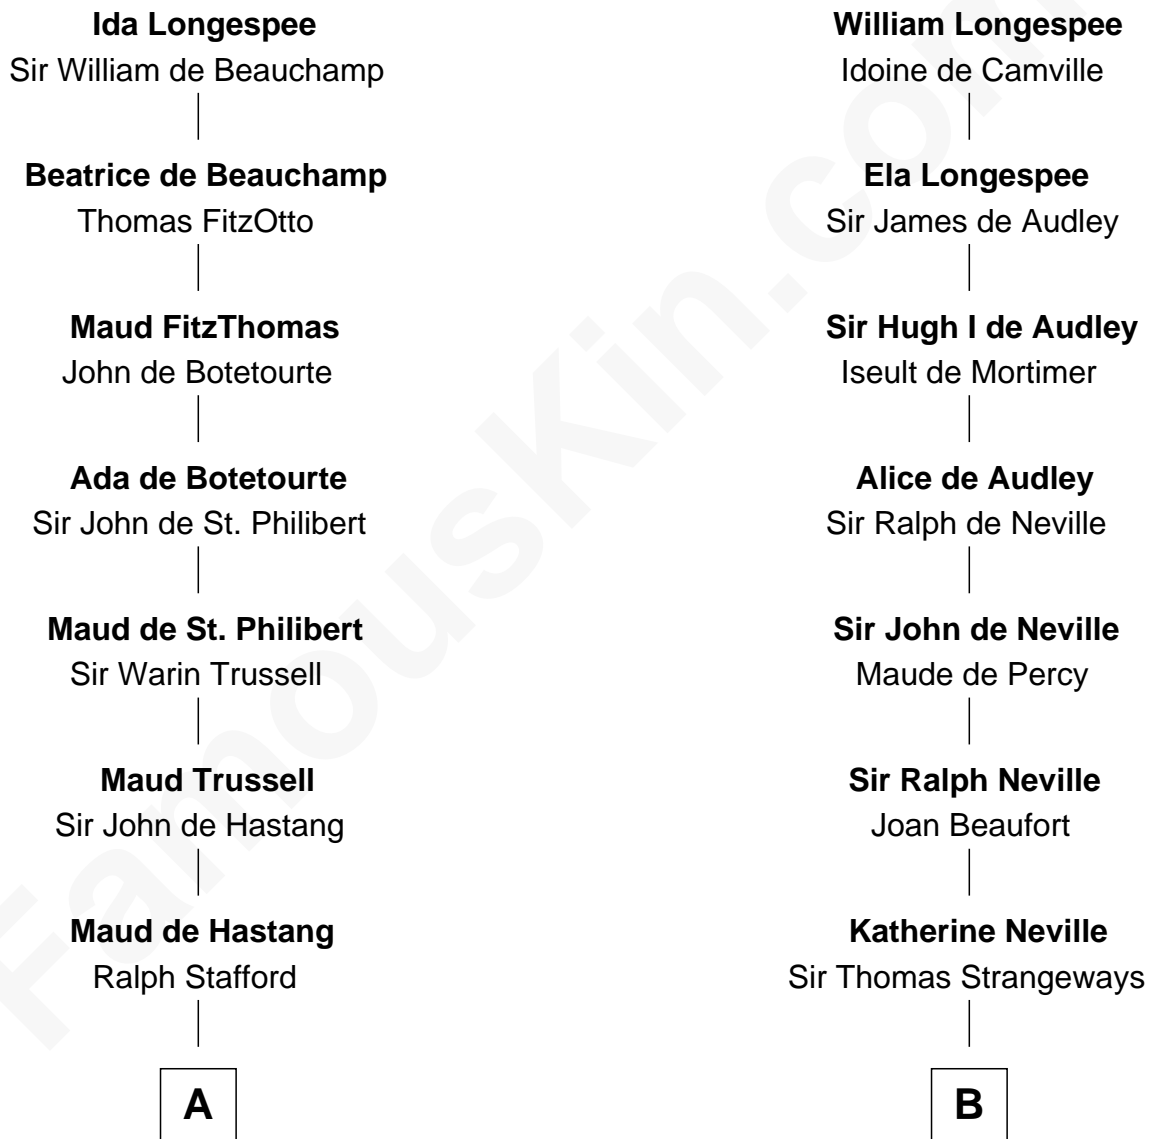

FamousKin.com

Relationship Chart of

William Greene

2nd Governor of Rhode Island

18th cousin 2 times removed of

John Brown

American Abolitionist

Sir William Longespee

Ela of Salisbury

C

William Greene
Catharine Greene

William Greene
2nd Governor of Rhode Island

D

Oliver Humphrey
Sarah Garrett

Ruth Humphrey
Gideon Mills

Ruth Mills
Owen Brown