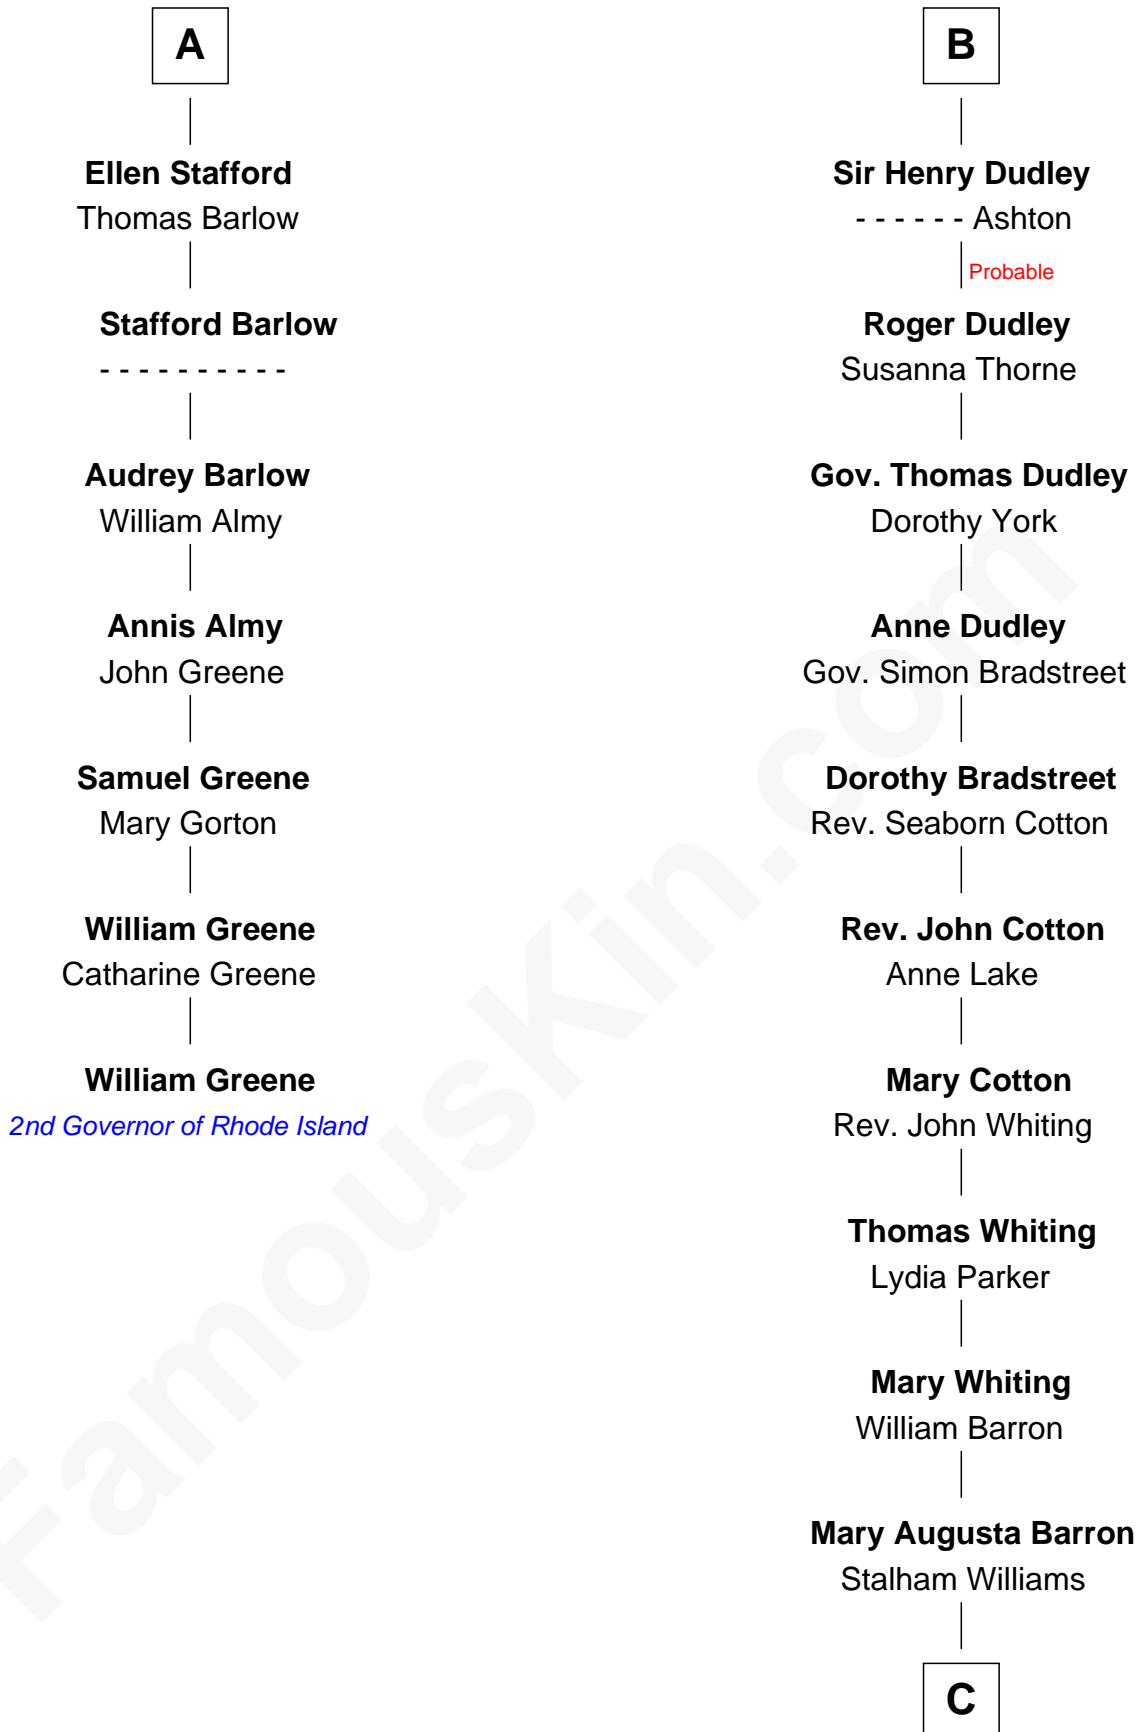

FamousKin.com

Relationship Chart of

William Greene

2nd Governor of Rhode Island

13th cousin 6 times removed of

James Sherman

27th U.S. Vice-President

C

Frances Lucretia Williams

Richard Winslow Sherman

Mary Frances Sherman

Richard Updike Sherman

James Sherman

27th U.S. Vice-President

FamousKin.com