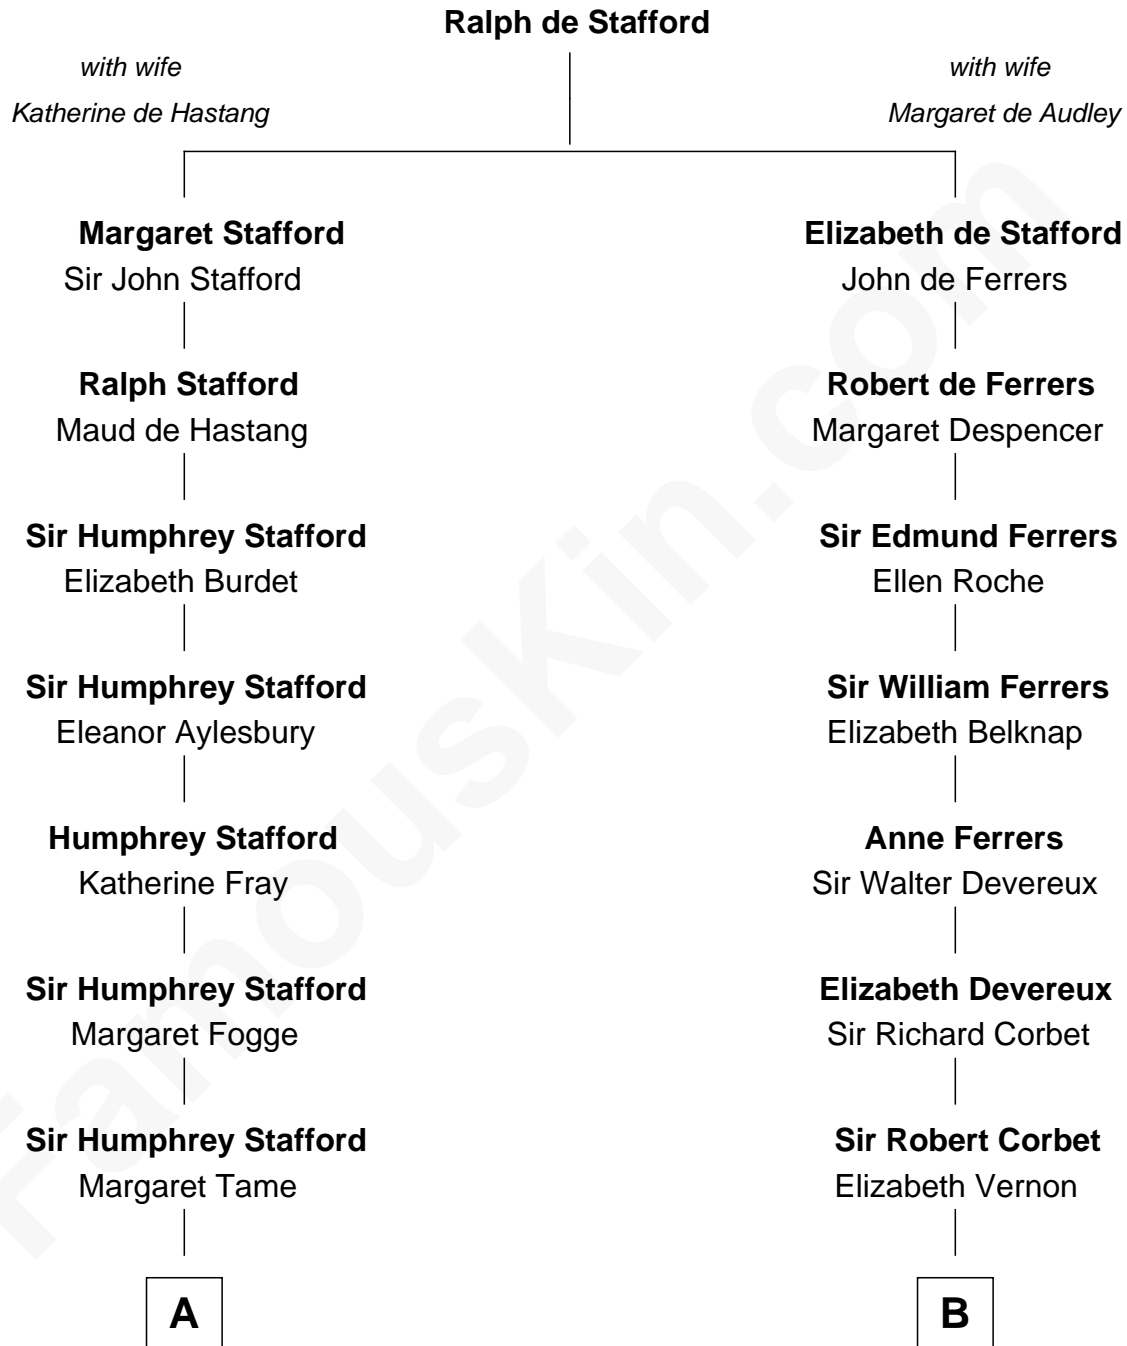

FamousKin.com

Relationship Chart of

William Greene

2nd Governor of Rhode Island

13th cousin 7 times removed of

John Foster Dulles

52nd U.S. Secretary of State