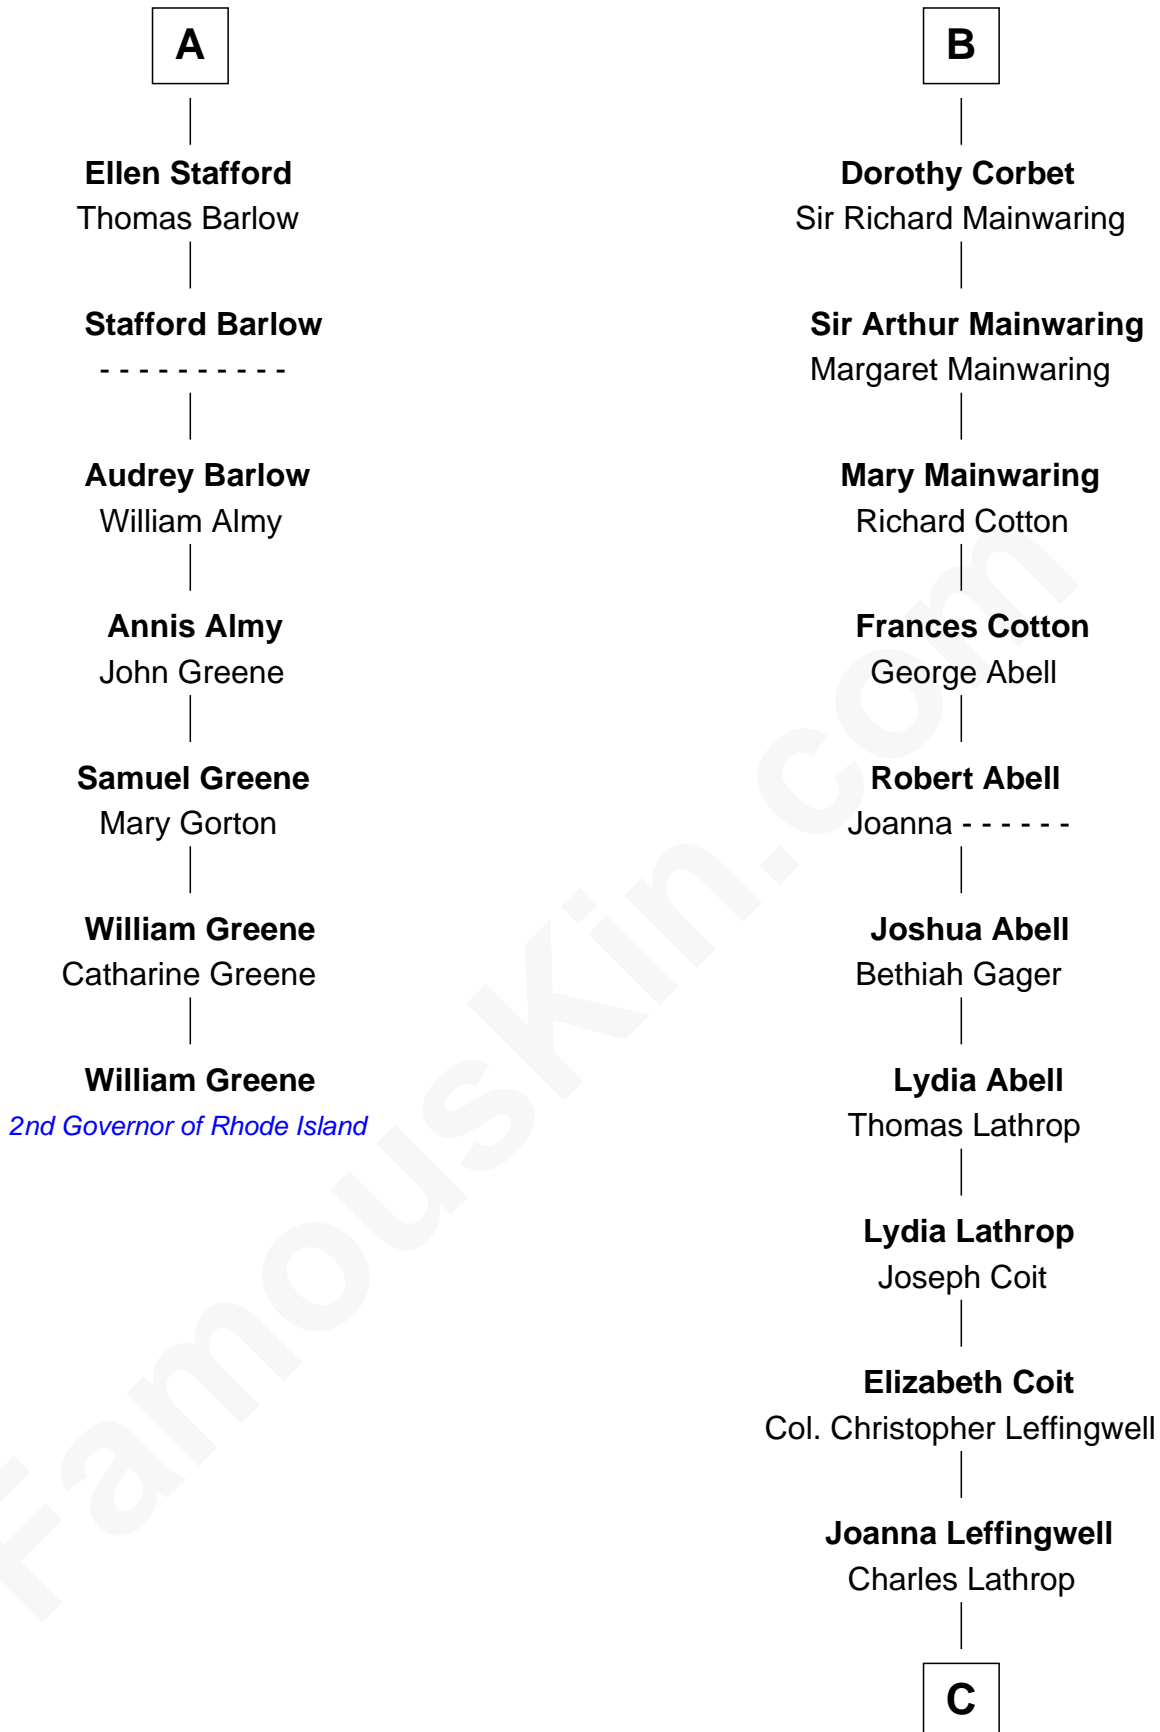

## Relationship Chart of

### William Greene

*2nd Governor of Rhode Island*

13th cousin 7 times removed of

### John Foster Dulles

*52nd U.S. Secretary of State*

C

Harriet Wadsworth Lathrop

Rev. Miron Winslow

Harriet Lathrop Winslow

Rev. John Welsh Dulles

Allen Macy Dulles