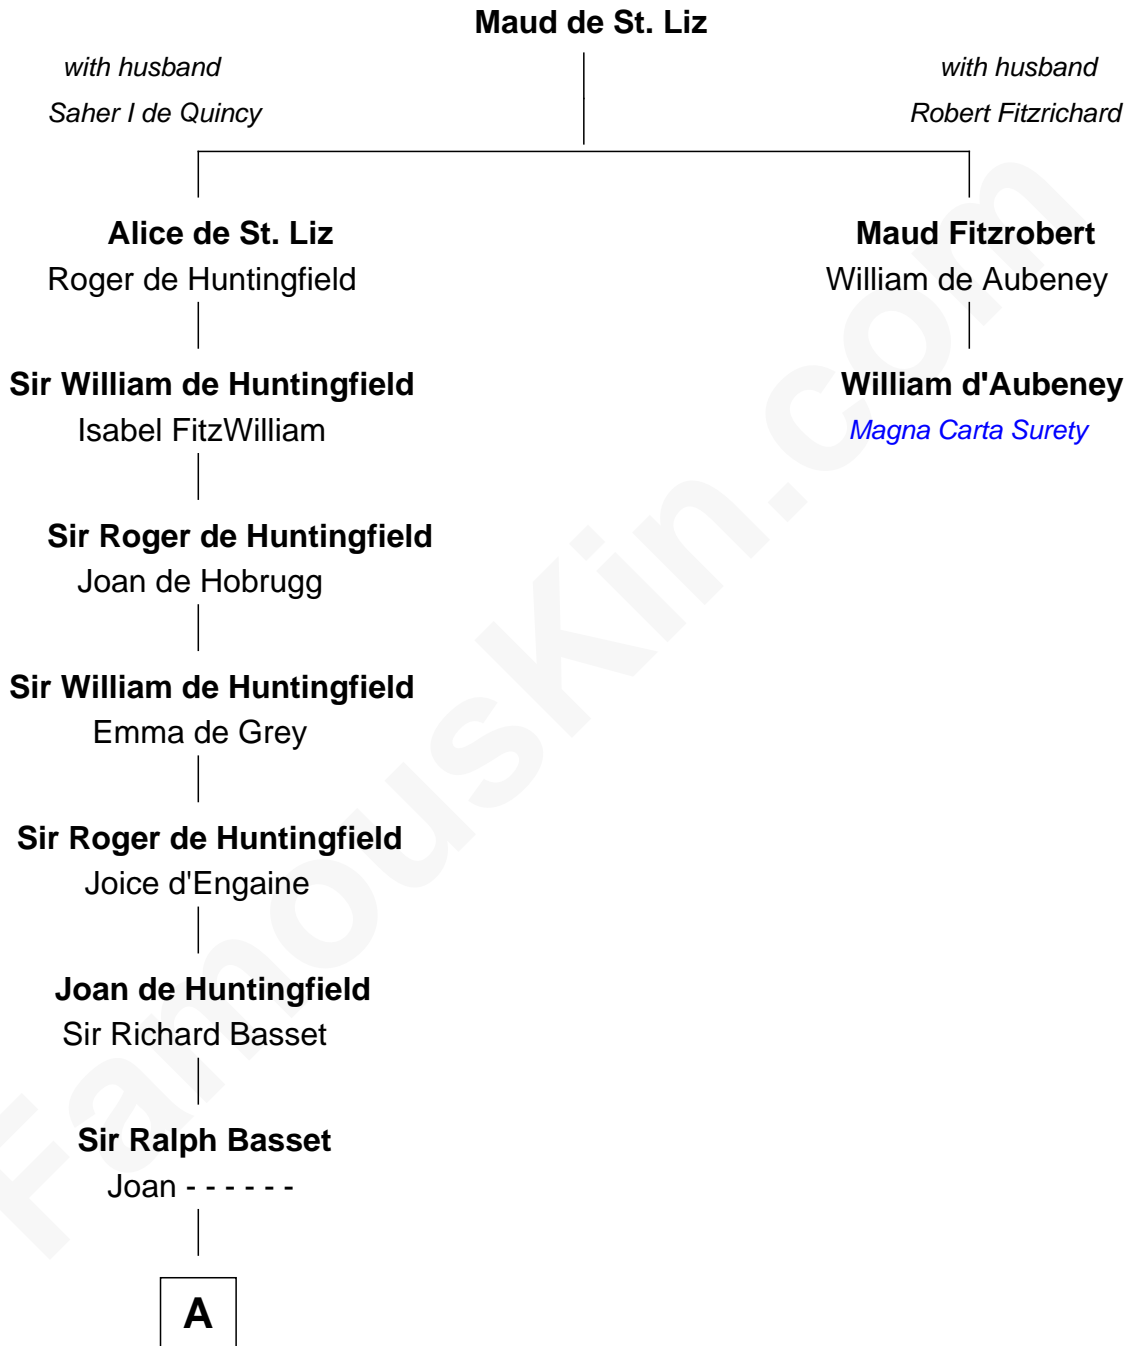

FamousKin.com Relationship Chart of **William Greene**

2nd Governor of Rhode Island

1st cousin 19 times removed of

William d'Aubeny
Magna Carta Surety

A

Joan Basset

Thomas de Aylesbury

Sir John Aylesbury

Isabel - - - - -

Sir Thomas Aylesbury

Katherine Pabenham

Eleanor Aylesbury

Sir Humphrey Stafford

Humphrey Stafford

Katherine Fray

Sir Humphrey Stafford