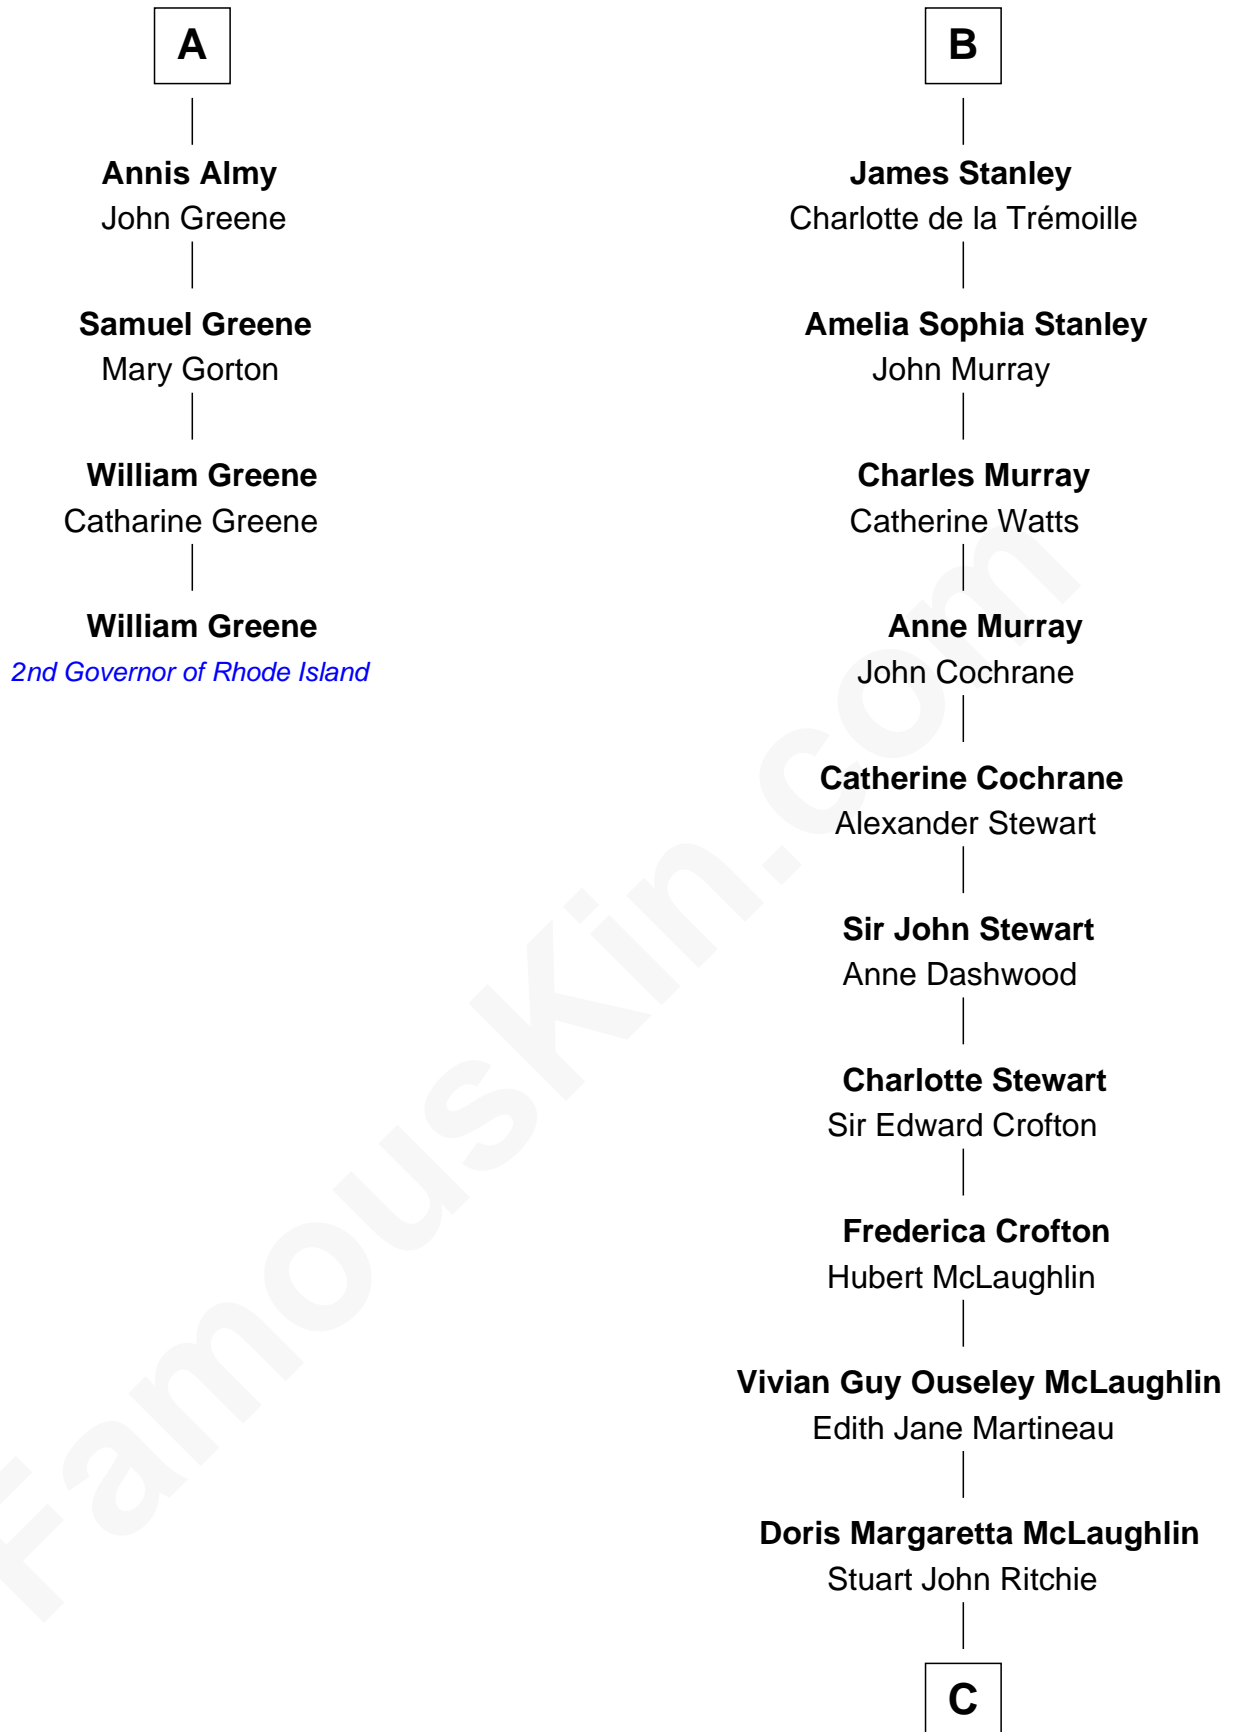

FamousKin.com Relationship Chart of William Greene

2nd Governor of Rhode Island

10th cousin 8 times removed of

Guy Ritchie

British Filmmaker

C

John Vivian Ritchie
Amber Mary Parkinson

Guy Ritchie
British Filmmaker

FamousKin.com