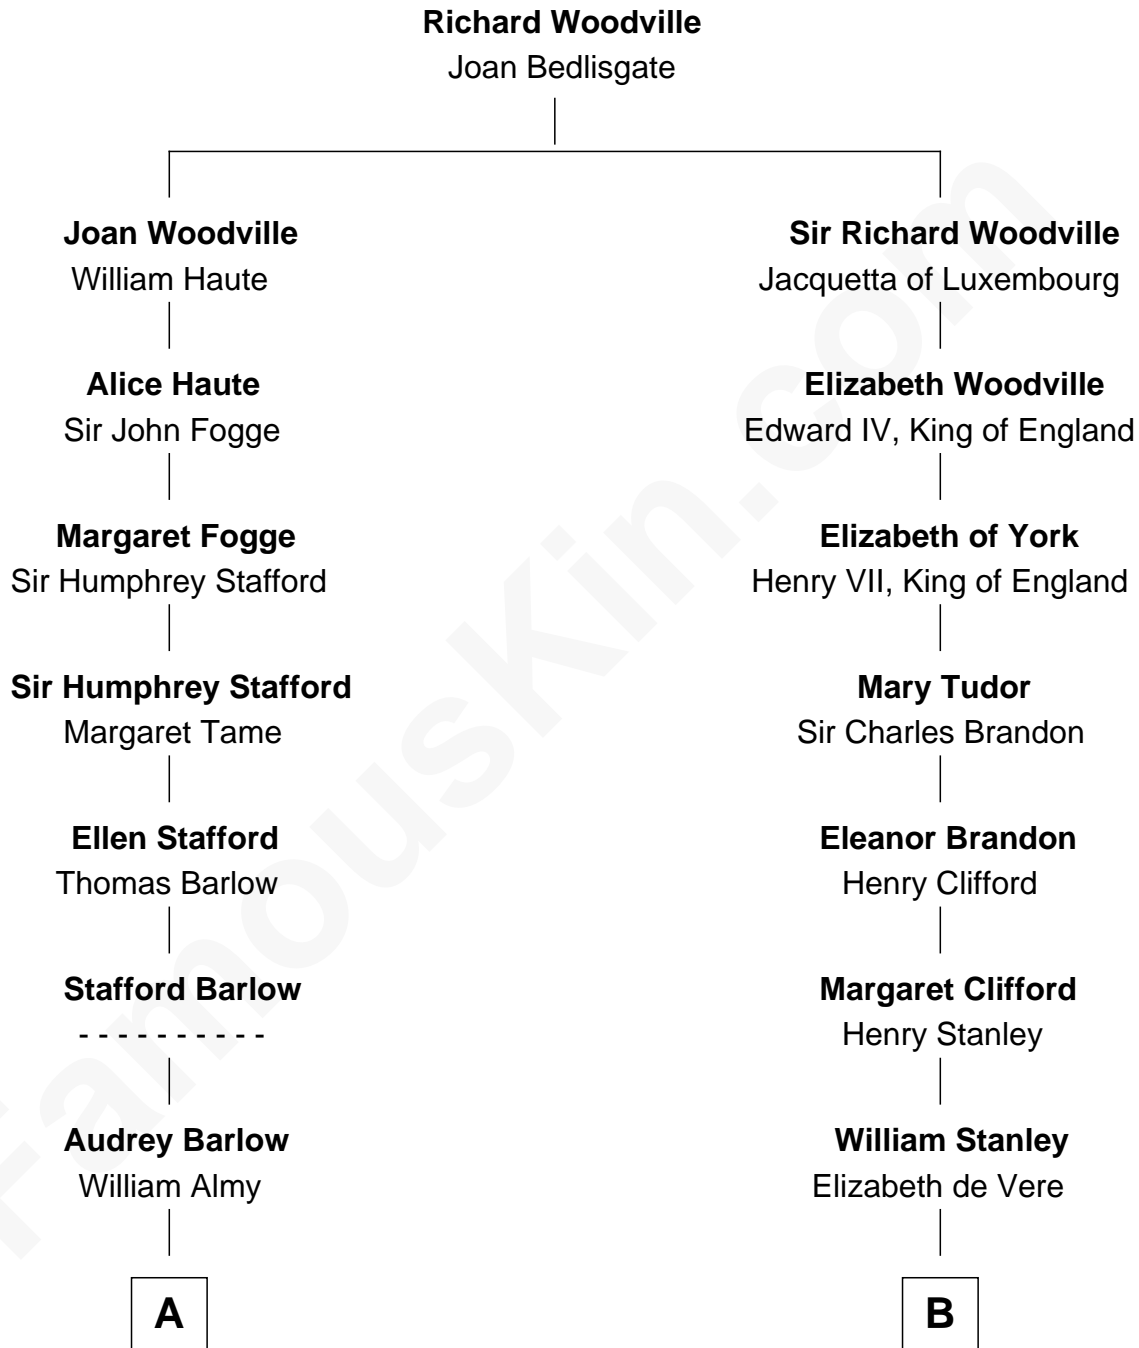

FamousKin.com Relationship Chart of William Greene

2nd Governor of Rhode Island

10th cousin 8 times removed of

Guy Ritchie

British Filmmaker

C

John Vivian Ritchie
Amber Mary Parkinson

Guy Ritchie
British Filmmaker

FamousKin.com