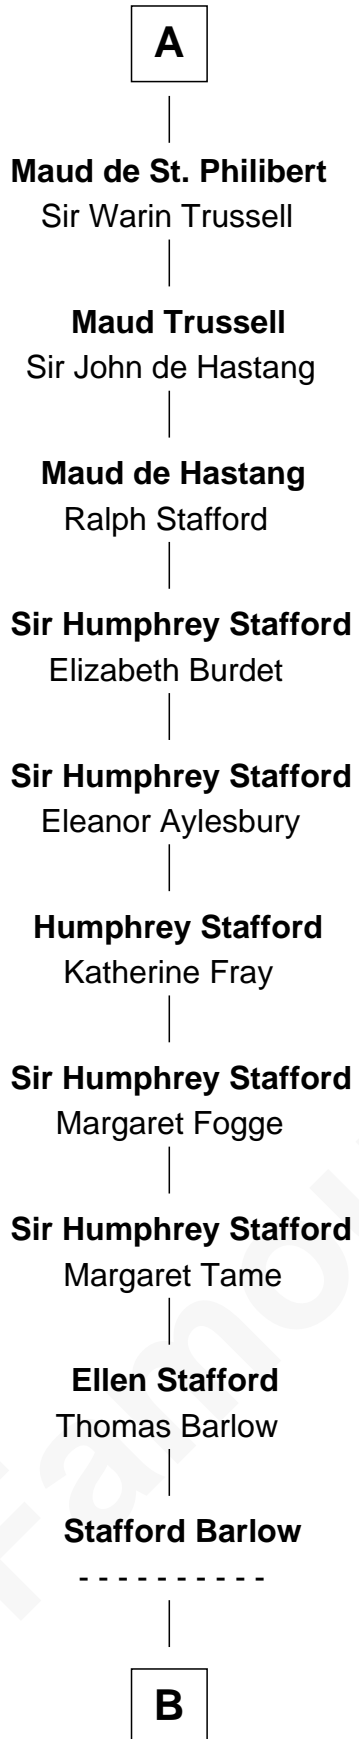

FamousKin.com Relationship Chart of William Greene

2nd Governor of Rhode Island

3rd cousin 18 times removed of

Gilbert de Clare

Magna Carta Surety

B

—
Audrey Barlow

William Almy

—
Annis Almy

John Greene

—
Samuel Greene

Mary Gorton

—
William Greene

Catharine Greene

—
William Greene

2nd Governor of Rhode Island