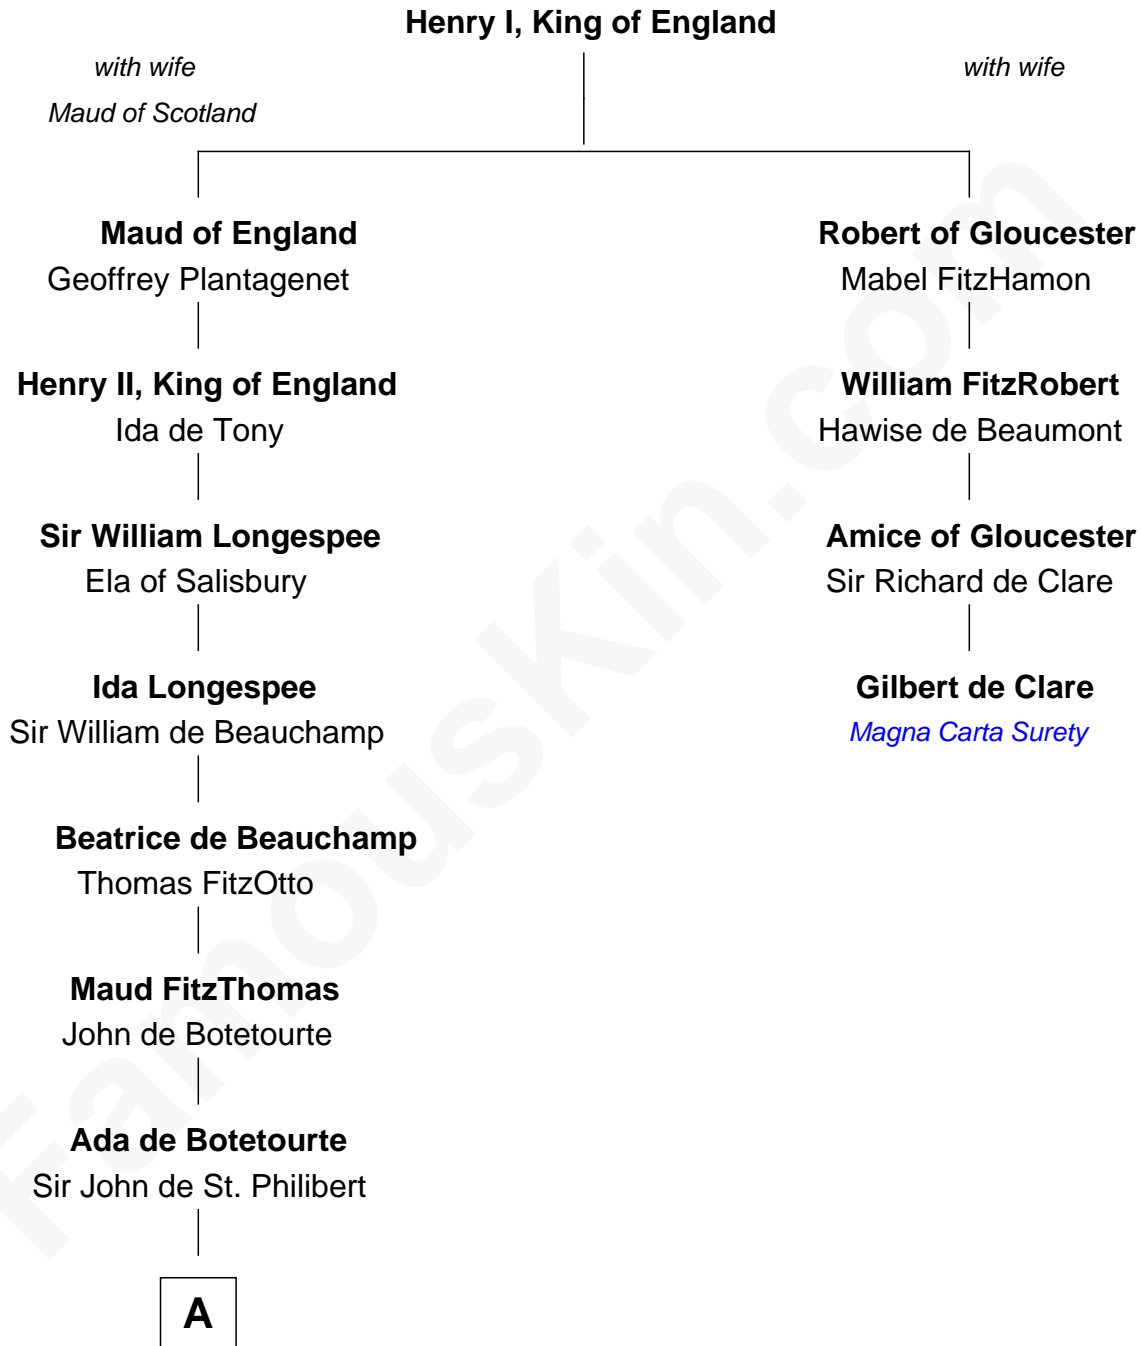

FamousKin.com Relationship Chart of William Greene

2nd Governor of Rhode Island

3rd cousin 18 times removed of

Gilbert de Clare

Magna Carta Surety

B

—
Audrey Barlow

William Almy

—
Annis Almy

John Greene

—
Samuel Greene

Mary Gorton

—
William Greene

Catharine Greene

—
William Greene

2nd Governor of Rhode Island