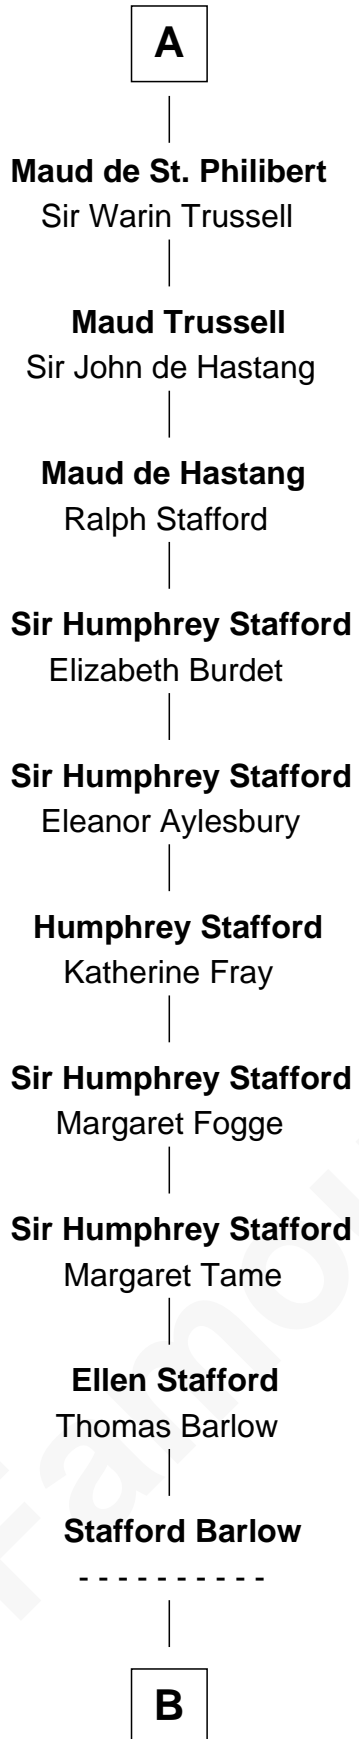

FamousKin.com Relationship Chart of William Greene

2nd Governor of Rhode Island

2nd cousin 19 times removed of

Gilbert de Clare

Magna Carta Surety

B

—
Audrey Barlow

William Almy

—
Annis Almy

John Greene

—
Samuel Greene

Mary Gorton

—
William Greene

Catharine Greene

—
William Greene

2nd Governor of Rhode Island