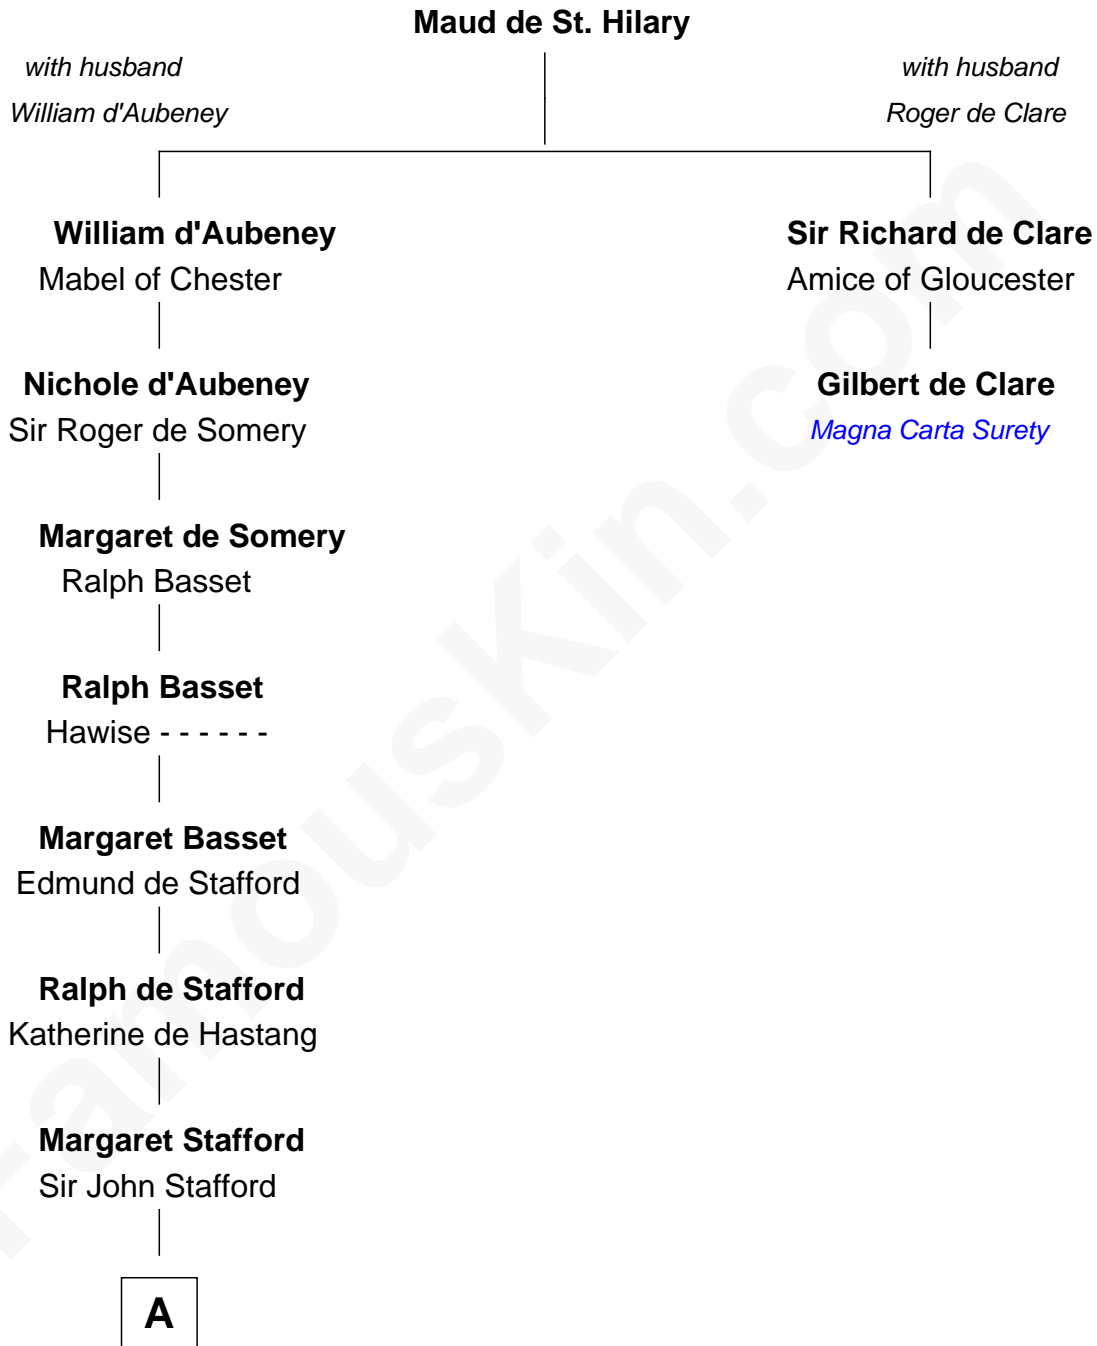

FamousKin.com Relationship Chart of

William Greene

2nd Governor of Rhode Island

1st cousin 18 times removed of

Gilbert de Clare

Magna Carta Surety

A

Ralph Stafford
Maud de Hastang

Sir Humphrey Stafford
Elizabeth Burdet

Sir Humphrey Stafford
Eleanor Aylesbury

Humphrey Stafford
Katherine Fray

Sir Humphrey Stafford
Margaret Fogge

Sir Humphrey Stafford
Margaret Tame

Ellen Stafford
Thomas Barlow