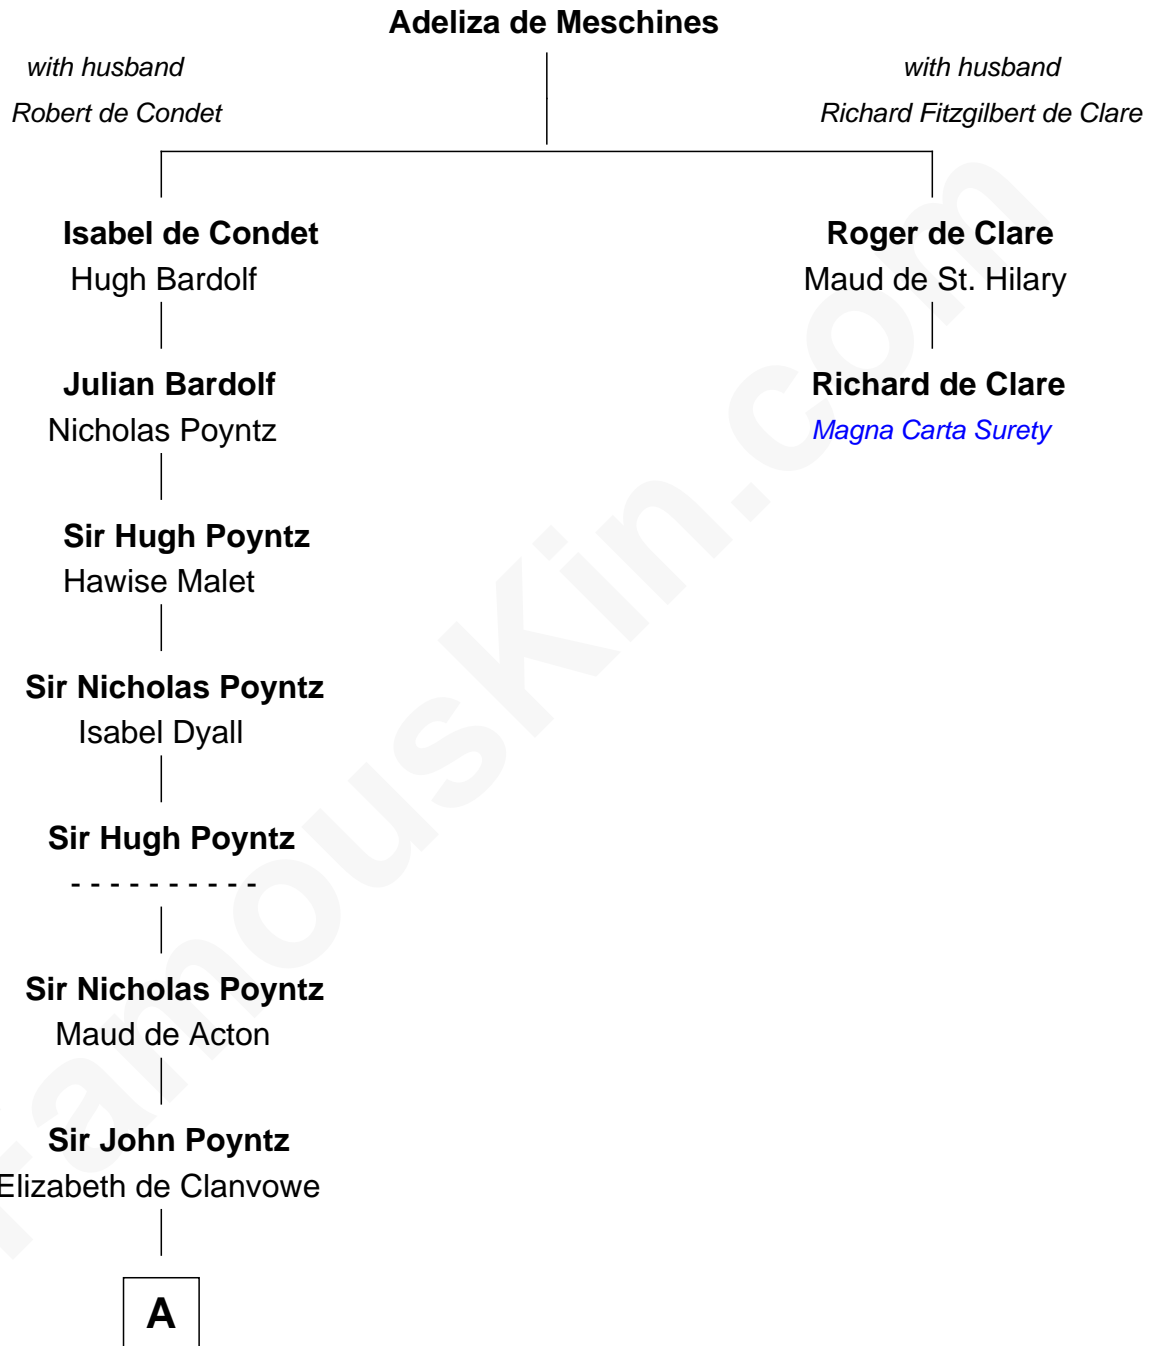

FamousKin.com Relationship Chart of

William Greene

2nd Governor of Rhode Island

1st cousin 18 times removed of

Richard de Clare

Magna Carta Surety

B

—
Samuel Greene

Mary Gorton

—
William Greene

Catharine Greene

—
William Greene

2nd Governor of Rhode Island

FamousKin.com