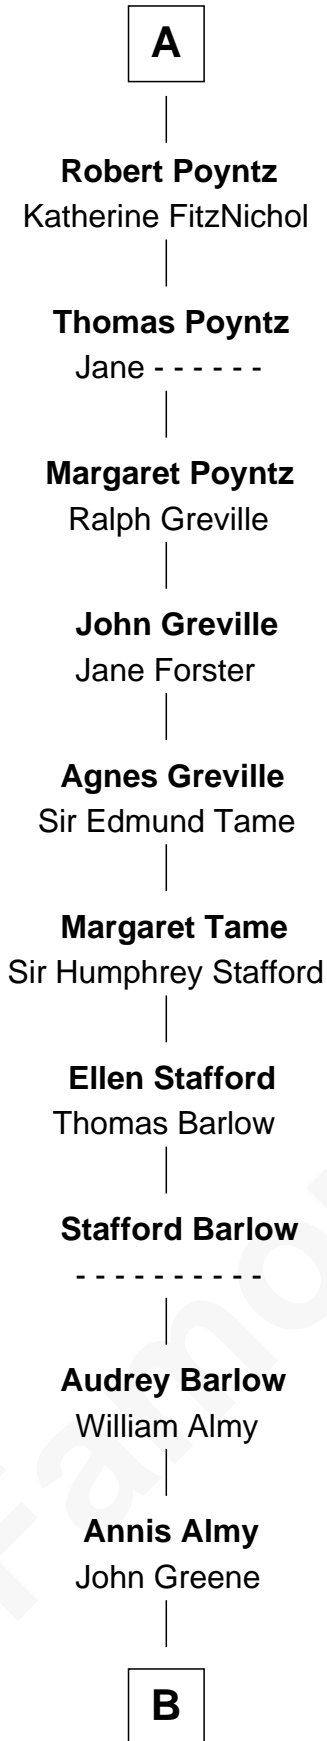

FamousKin.com Relationship Chart of

William Greene

2nd Governor of Rhode Island

1st cousin 18 times removed of

Richard de Clare

Magna Carta Surety

B

—
Samuel Greene

Mary Gorton

—
William Greene

Catharine Greene

—
William Greene

2nd Governor of Rhode Island

FamousKin.com