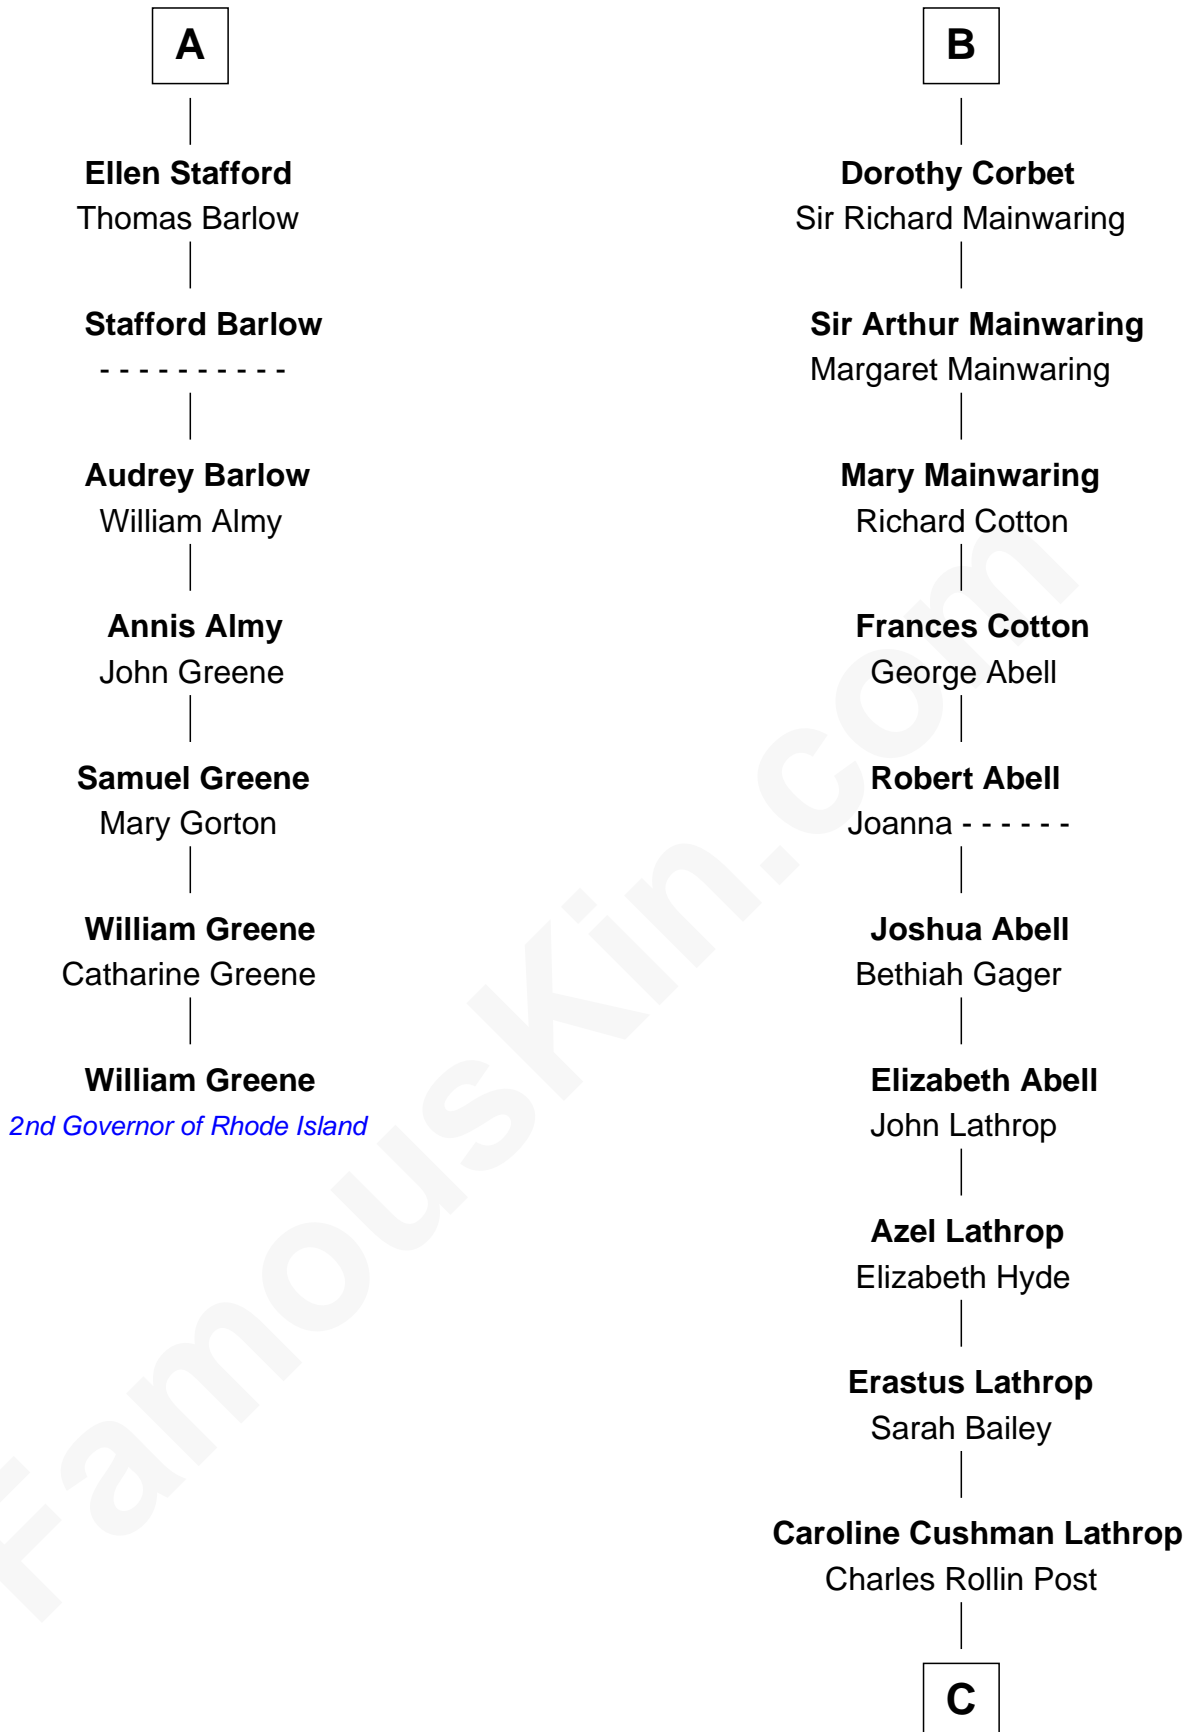

FamousKin.com

Relationship Chart of

William Greene

2nd Governor of Rhode Island

13th cousin 5 times removed of

Marjorie Post

Founder of General Foods

C

Charles William Post
Elle Letitia Merriweather

Marjorie Post
Founder of General Foods

FamousKin.com