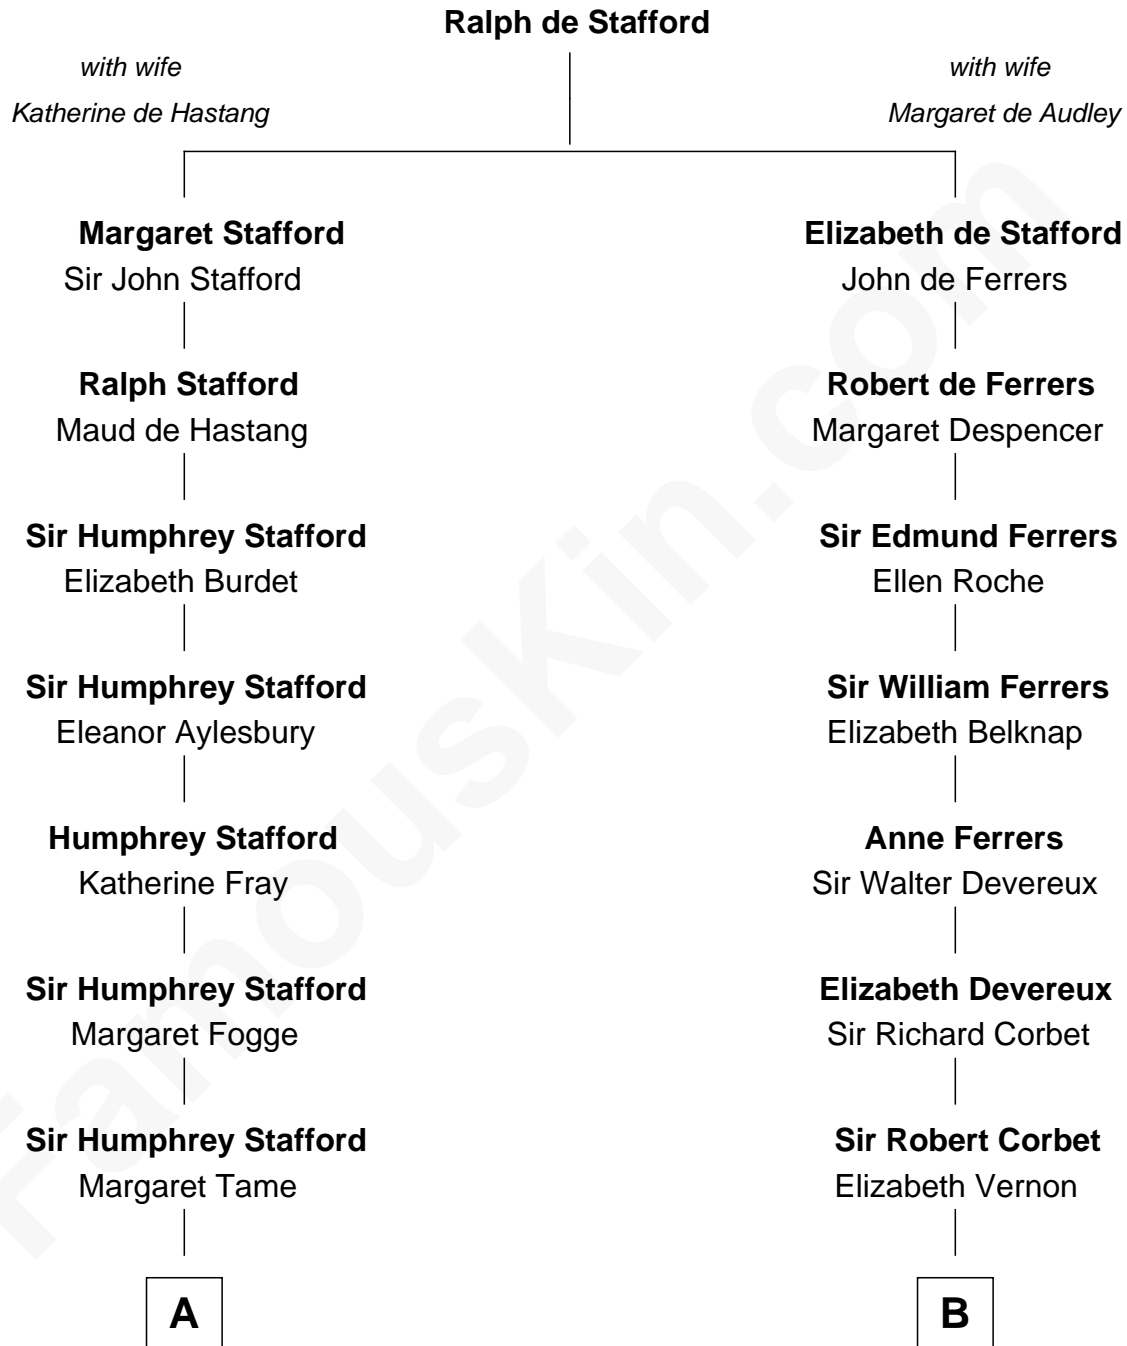

FamousKin.com

Relationship Chart of

William Greene

2nd Governor of Rhode Island

13th cousin 5 times removed of

Marjorie Post

Founder of General Foods

C

Charles William Post
Elle Letitia Merriweather

Marjorie Post
Founder of General Foods

FamousKin.com