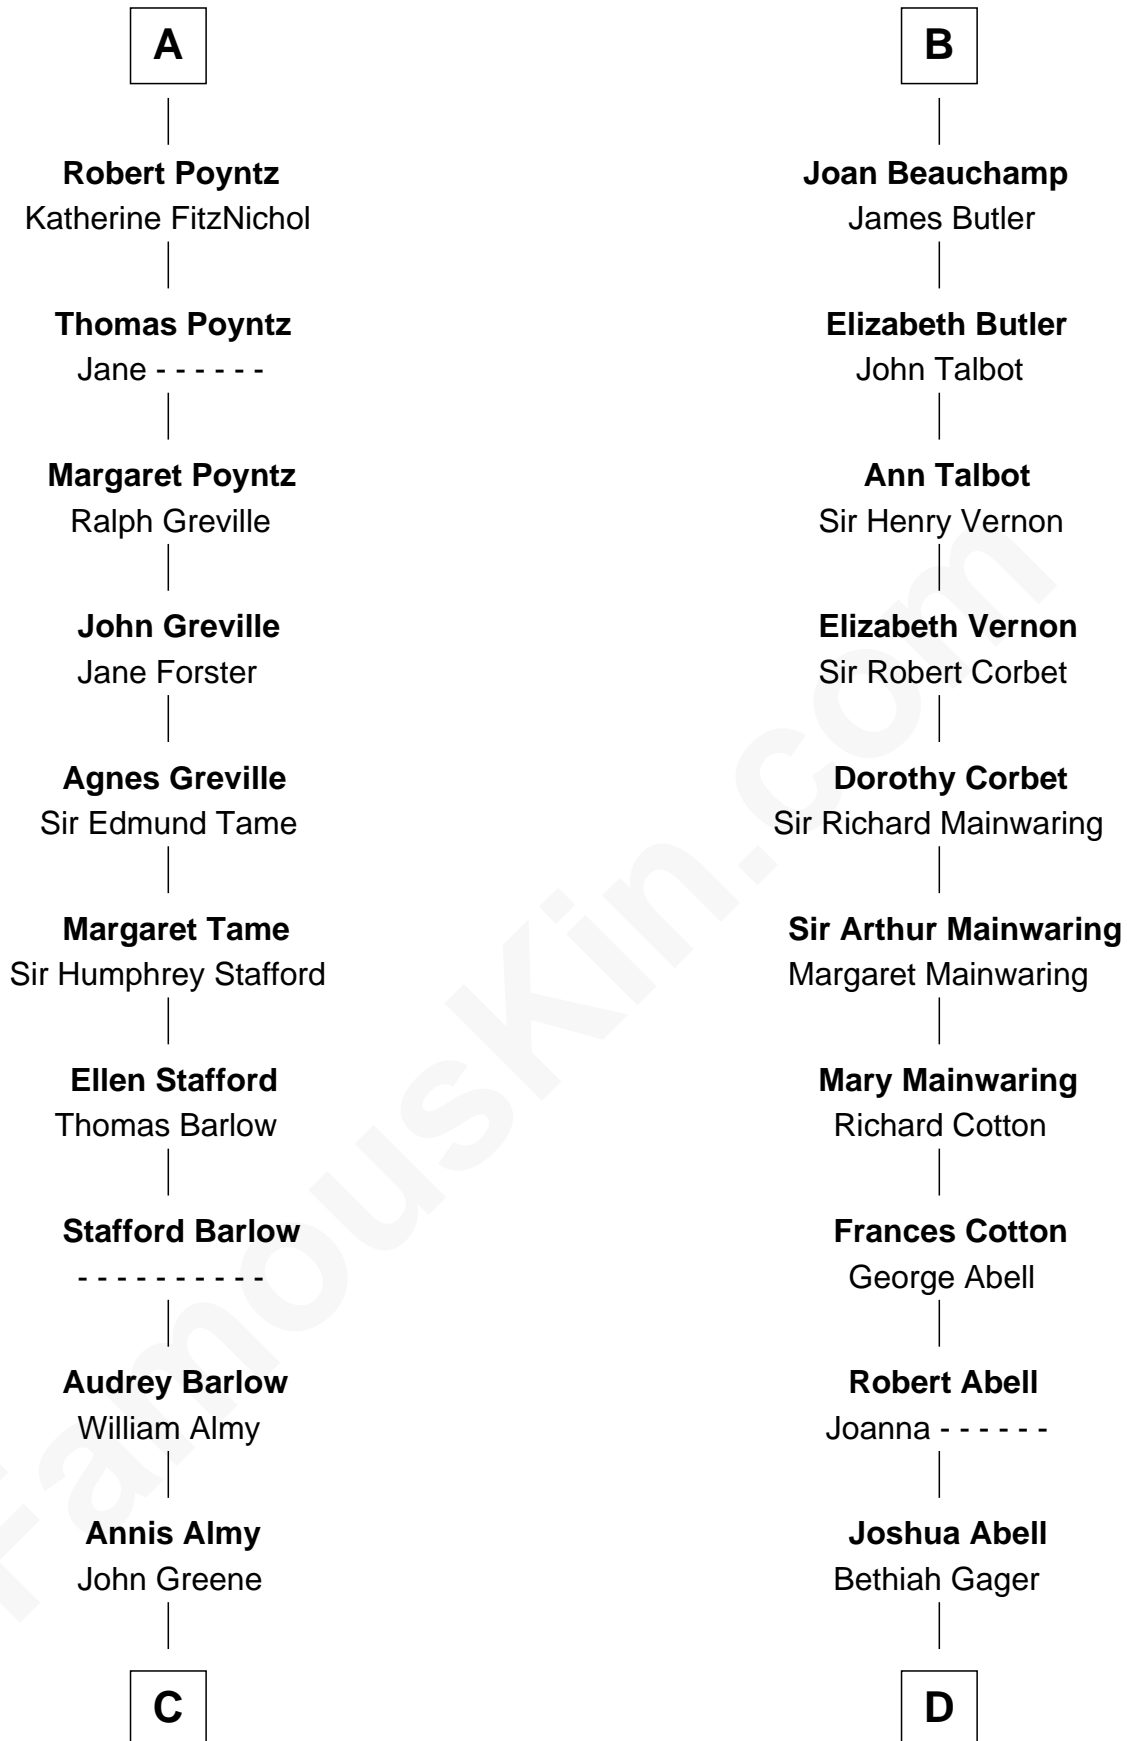

## Relationship Chart of

### William Greene

*2nd Governor of Rhode Island*

19th cousin 2 times removed of

### C. W. Post

*Founder of Post Cereals*

**C**

**Samuel Greene**

Mary Gorton

**William Greene**

Catharine Greene

**William Greene**