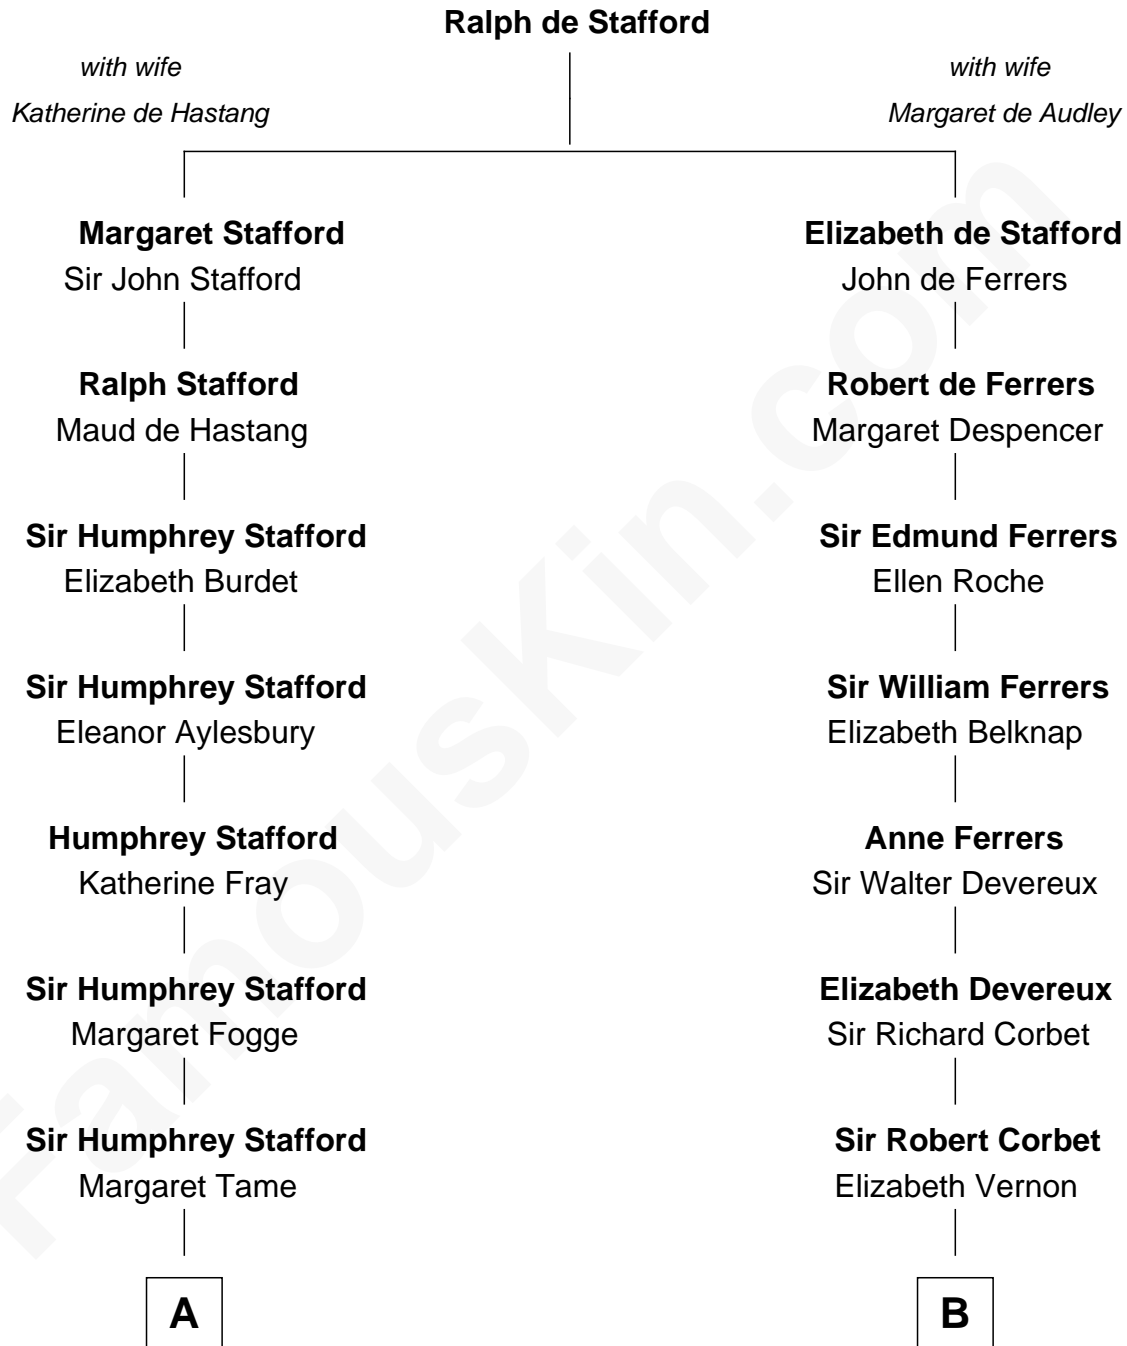

FamousKin.com

Relationship Chart of

William Greene

2nd Governor of Rhode Island

13th cousin 4 times removed of

C. W. Post

Founder of Post Cereals