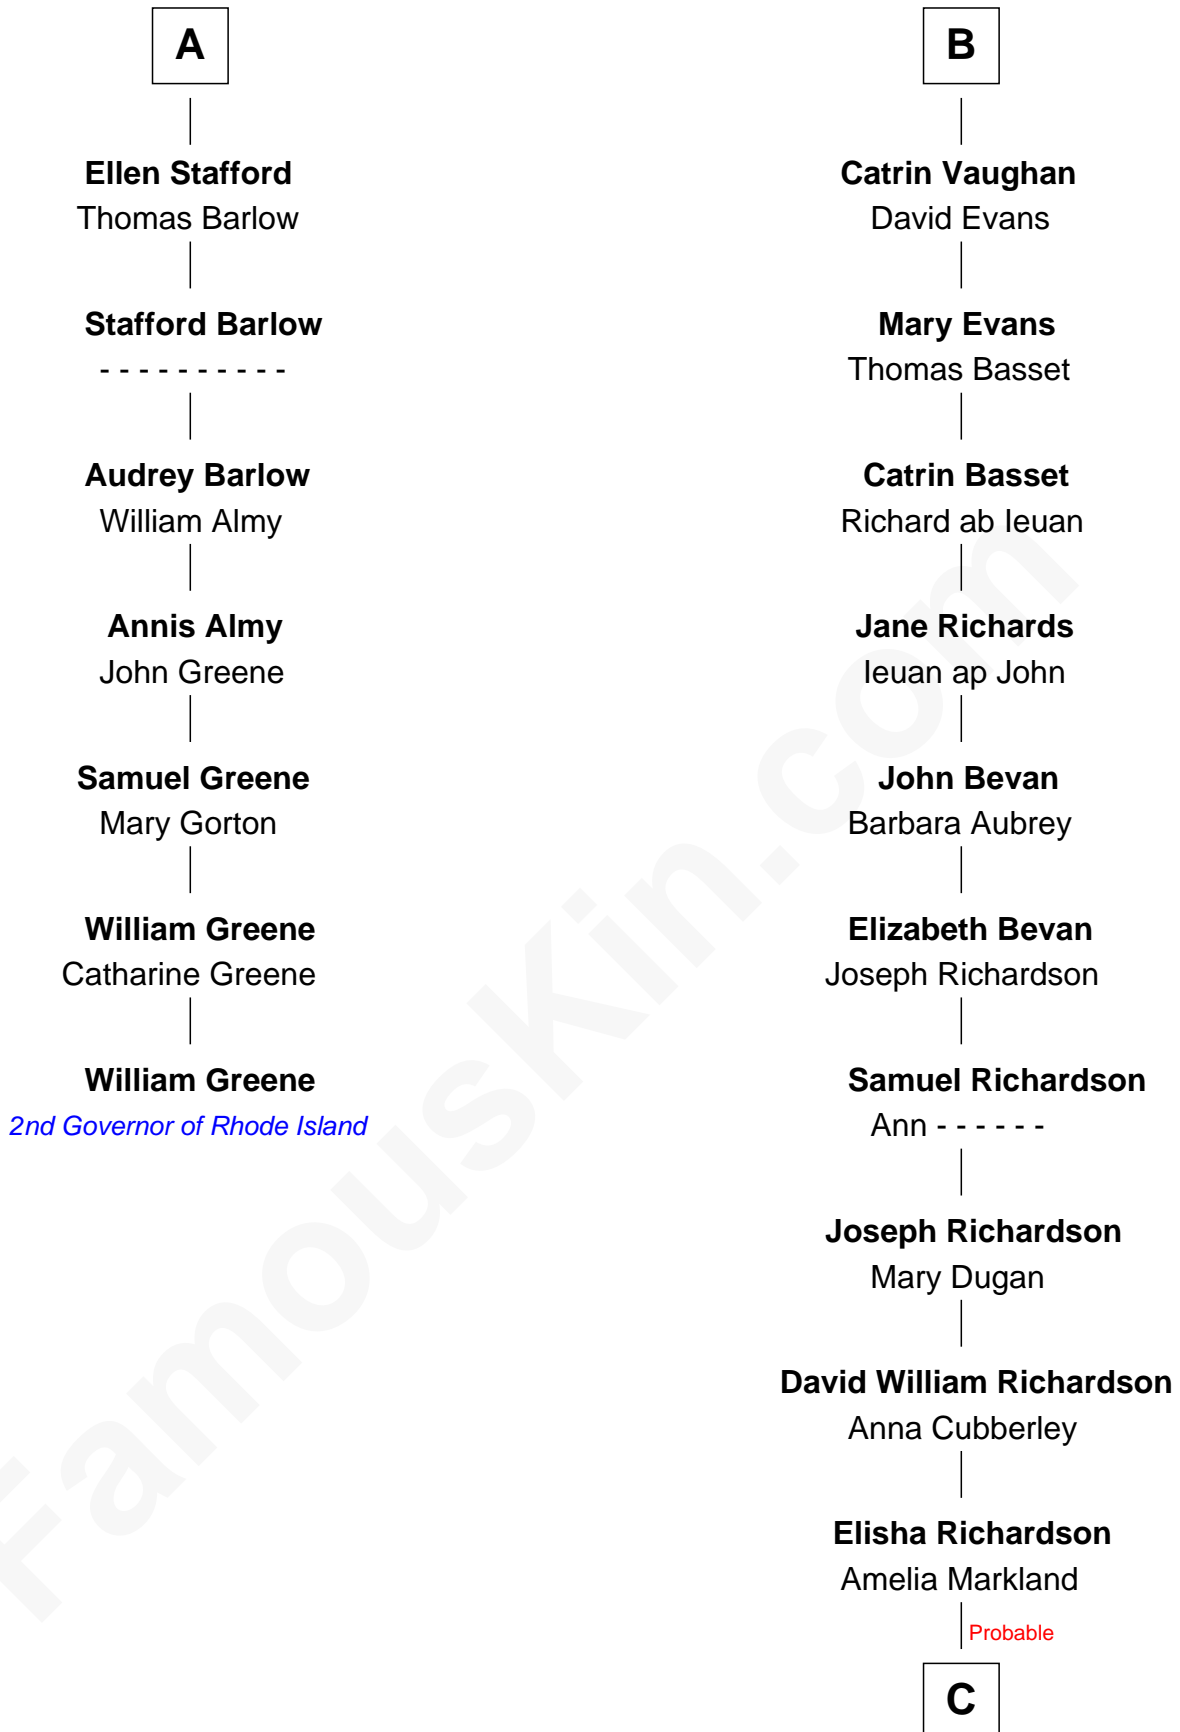

# FamousKin.com Relationship Chart of **William Greene**

*2nd Governor of Rhode Island*

**13th cousin 8 times removed of**

**Sally Ride**

*1st American Woman in Space*

**C**

|  
**William Cubberly Richardson**

Mary Ann Lee

|  
**Charles Everroad Richardson**

Blanche Gibson

|  
**Jennie Mae Richardson**

Thomas Vernam Ride

|  
**Dale Burdell Ride**

Carol Joyce Anderson

|  
**Sally Ride**

*1st American Woman in Space*