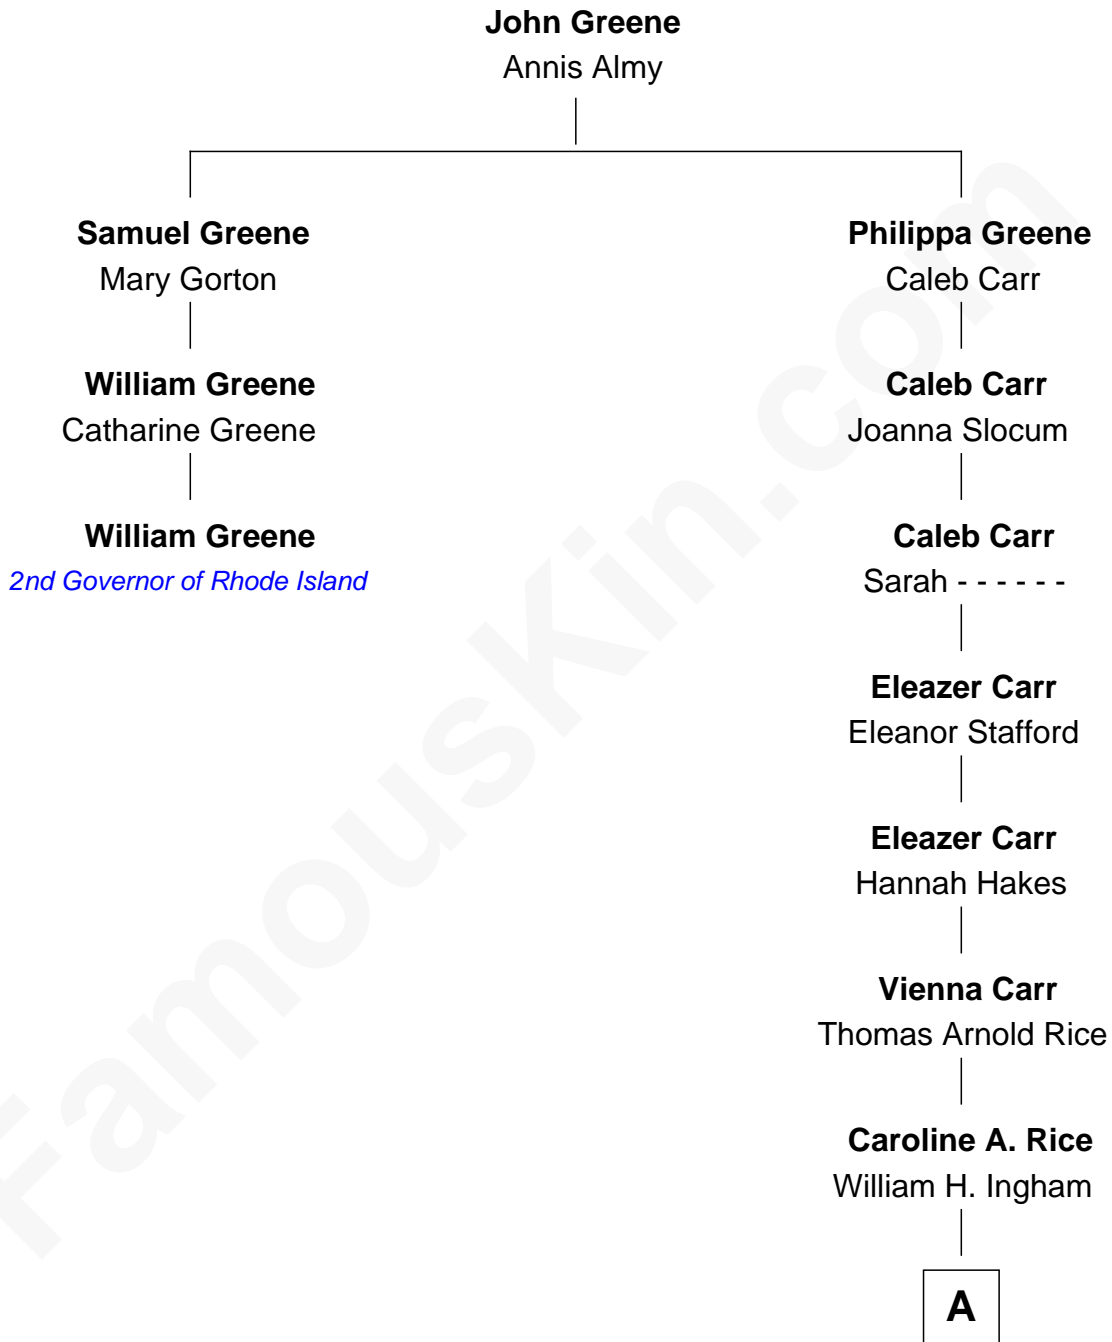

# FamousKin.com Relationship Chart of

**William Greene**

*2nd Governor of Rhode Island*

**2nd cousin 7 times removed of**

**Charlie Munger**

*Vice-Chairman of Berkshire Hathaway*

A

**Helen Vienna Ingham**

Charles W. Russell

**Florence V. Russell**

Alfred Case Munger

**Charlie Munger**

*Vice-Chairman of Berkshire Hathaway*

FamousKin.com