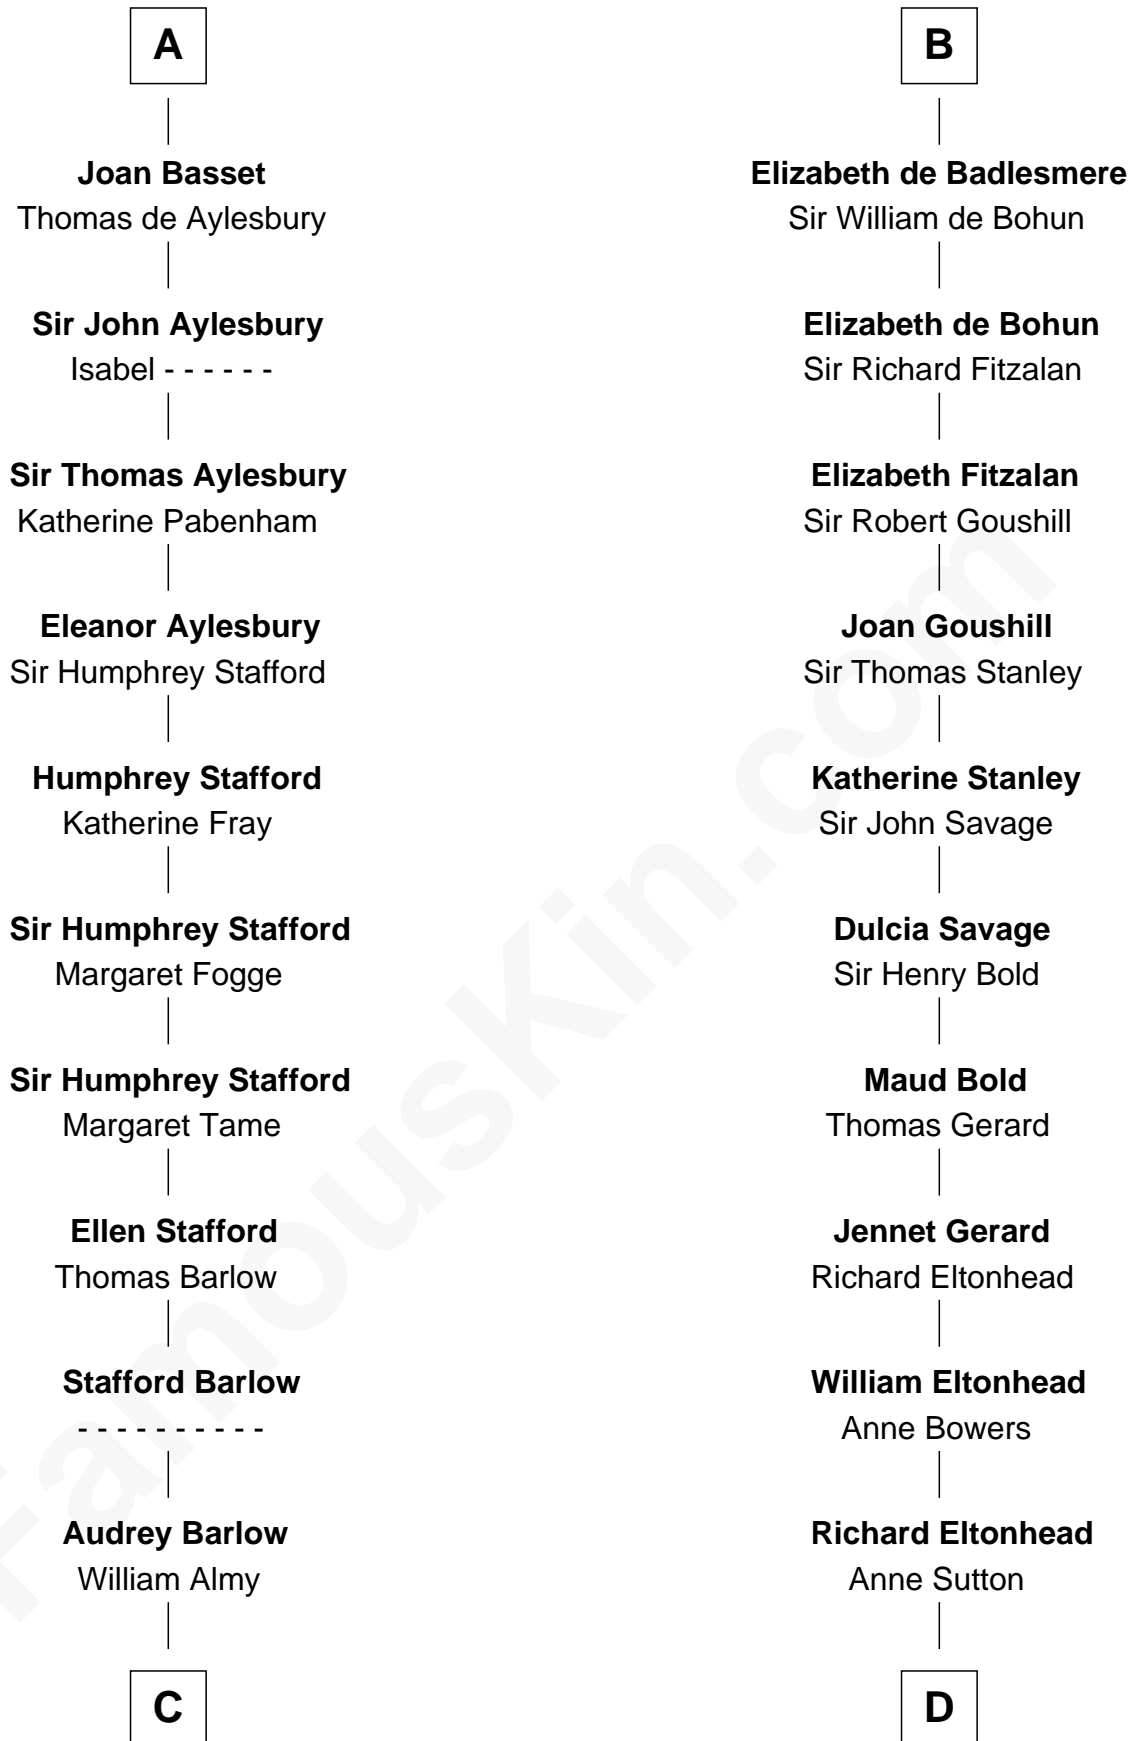

FamousKin.com

Relationship Chart of

William Greene

2nd Governor of Rhode Island

20th cousin 1 time removed of

Henry Lee III

9th Governor of Virginia

Saher I de Quincy

Maud de St. Liz

C

Annis Almy
John Greene

Samuel Greene
Mary Gorton

William Greene
Catharine Greene

William Greene
2nd Governor of Rhode Island

D

Alice Eltonhead
Henry Corbin