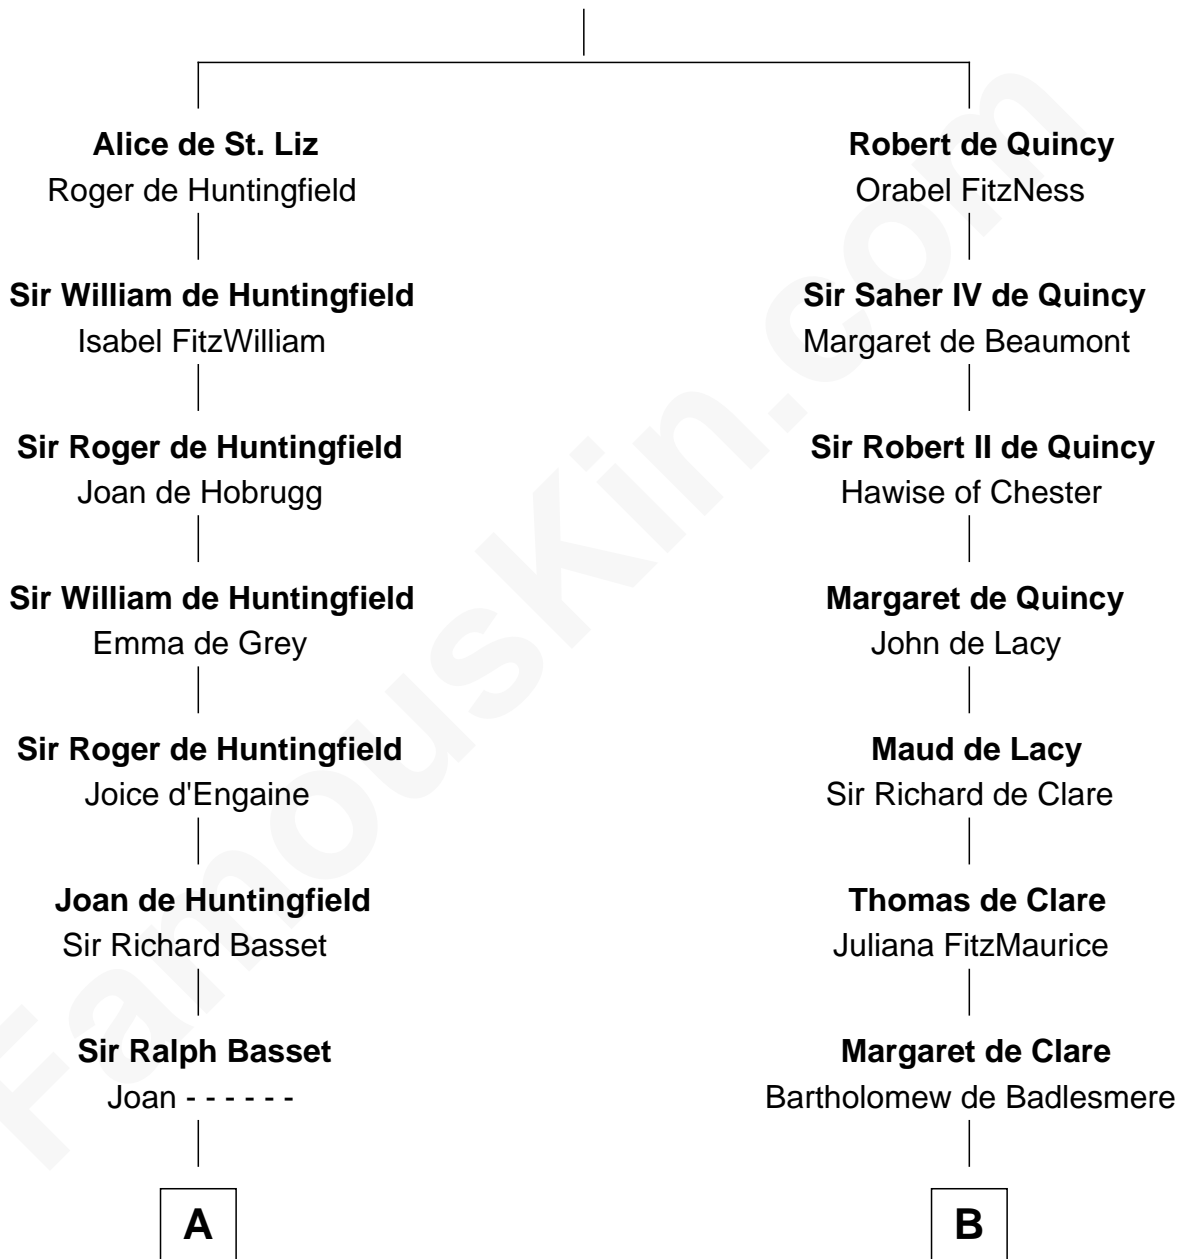

FamousKin.com

Relationship Chart of

William Greene

2nd Governor of Rhode Island

20th cousin 1 time removed of

Henry Lee III

9th Governor of Virginia

Saher I de Quincy

Maud de St. Liz

C

Annis Almy
John Greene

Samuel Greene
Mary Gorton

William Greene
Catharine Greene

William Greene
2nd Governor of Rhode Island

D

Alice Eltonhead
Henry Corbin