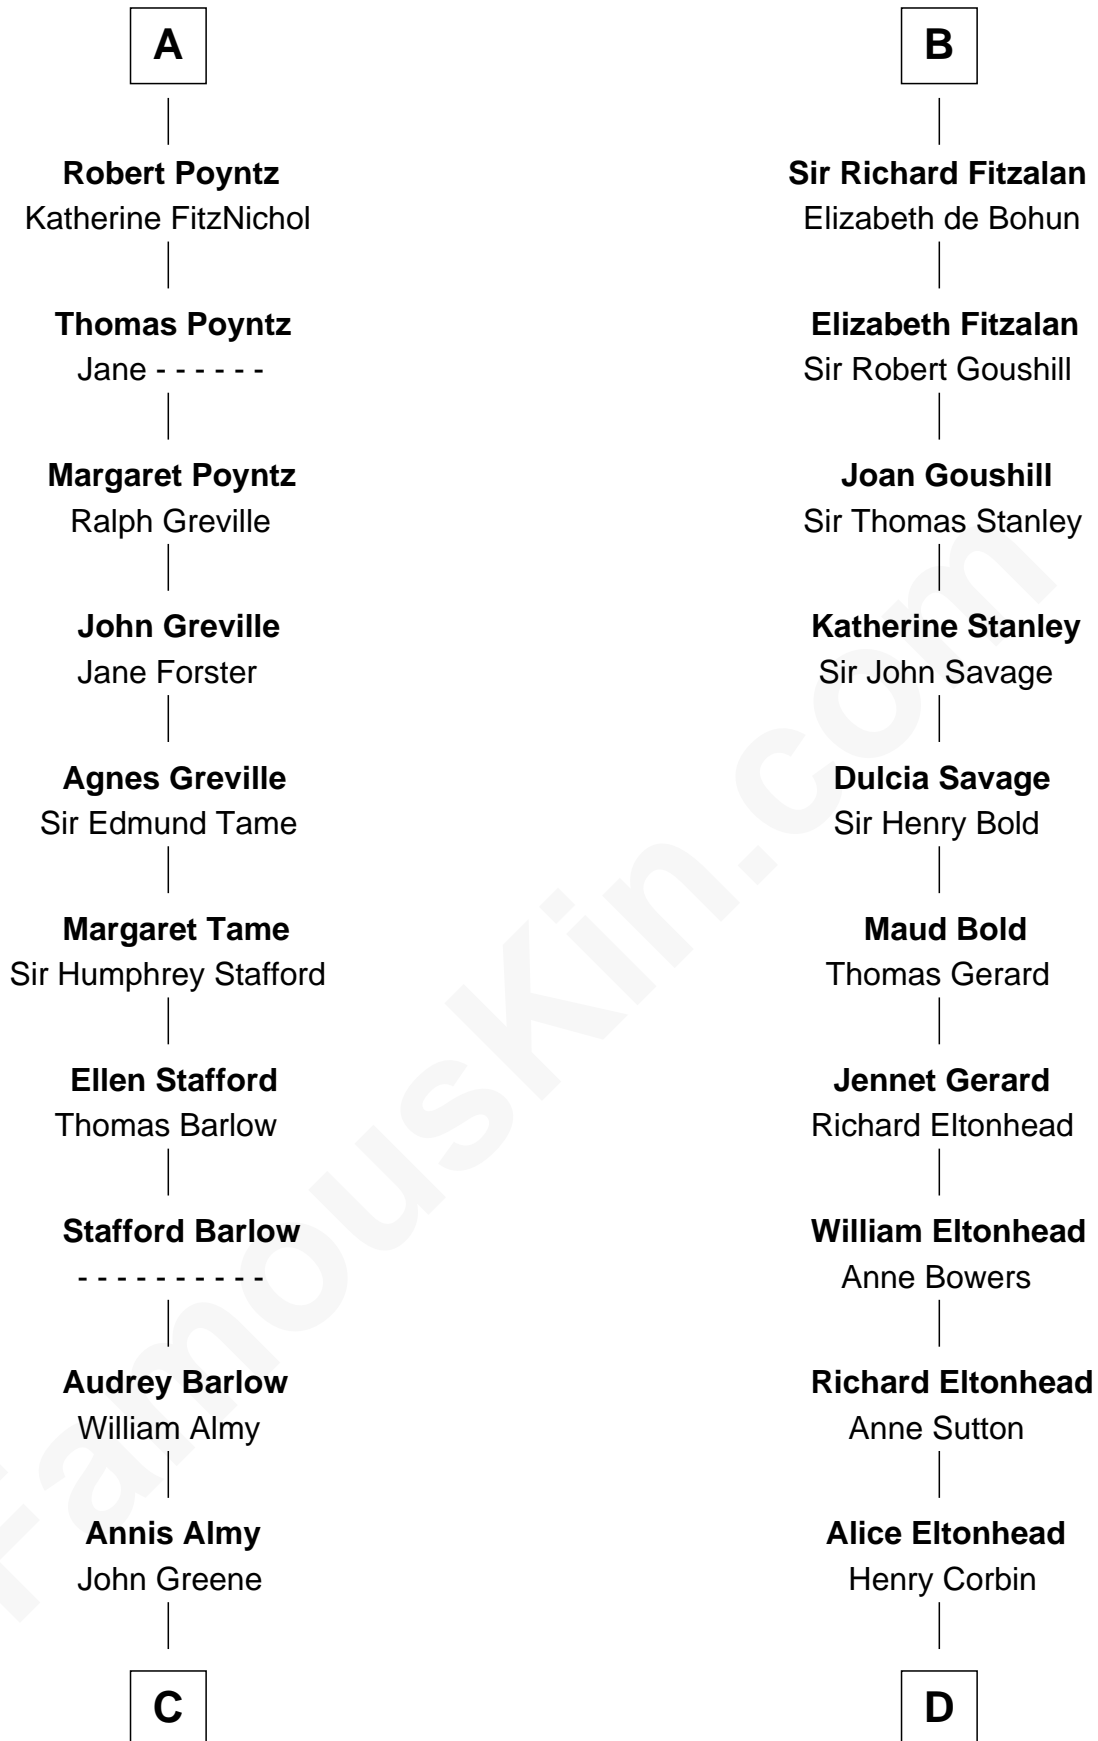

FamousKin.com

Relationship Chart of

William Greene

2nd Governor of Rhode Island

19th cousin 1 time removed of

Henry Lee III

9th Governor of Virginia

C

Samuel Greene

Mary Gorton

William Greene

Catharine Greene

William Greene

2nd Governor of Rhode Island

D

Laetitia Corbin