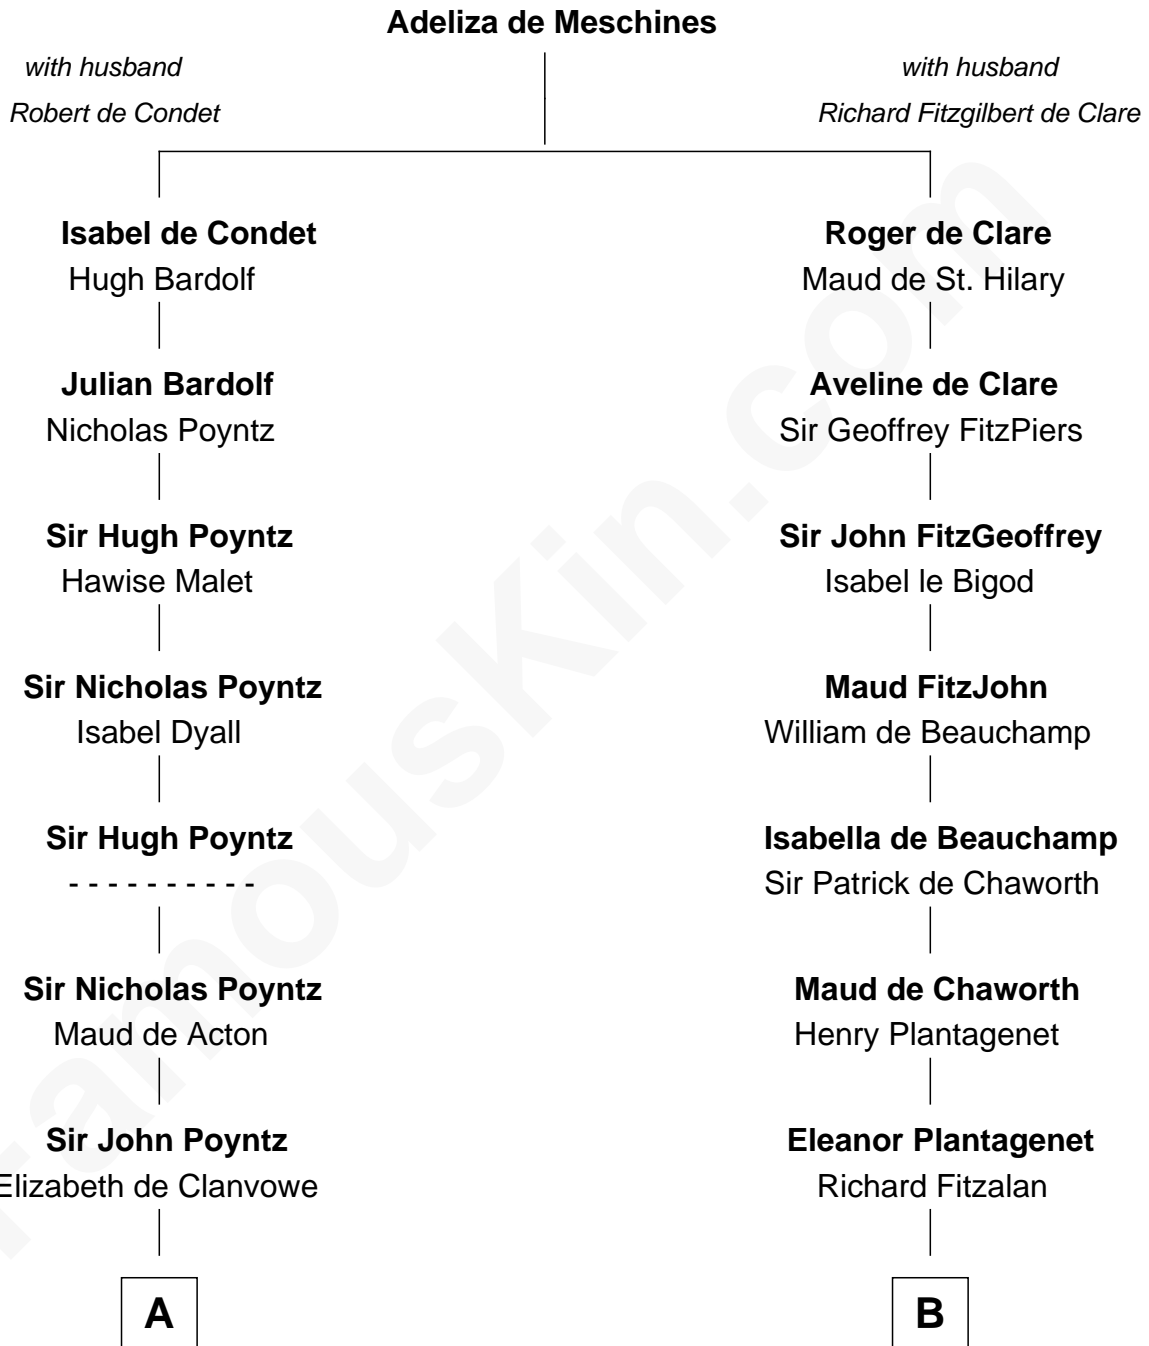

FamousKin.com

Relationship Chart of

William Greene

2nd Governor of Rhode Island

19th cousin 1 time removed of

Henry Lee III

9th Governor of Virginia

C

Samuel Greene

Mary Gorton

William Greene

Catharine Greene

William Greene

2nd Governor of Rhode Island

D

Laetitia Corbin