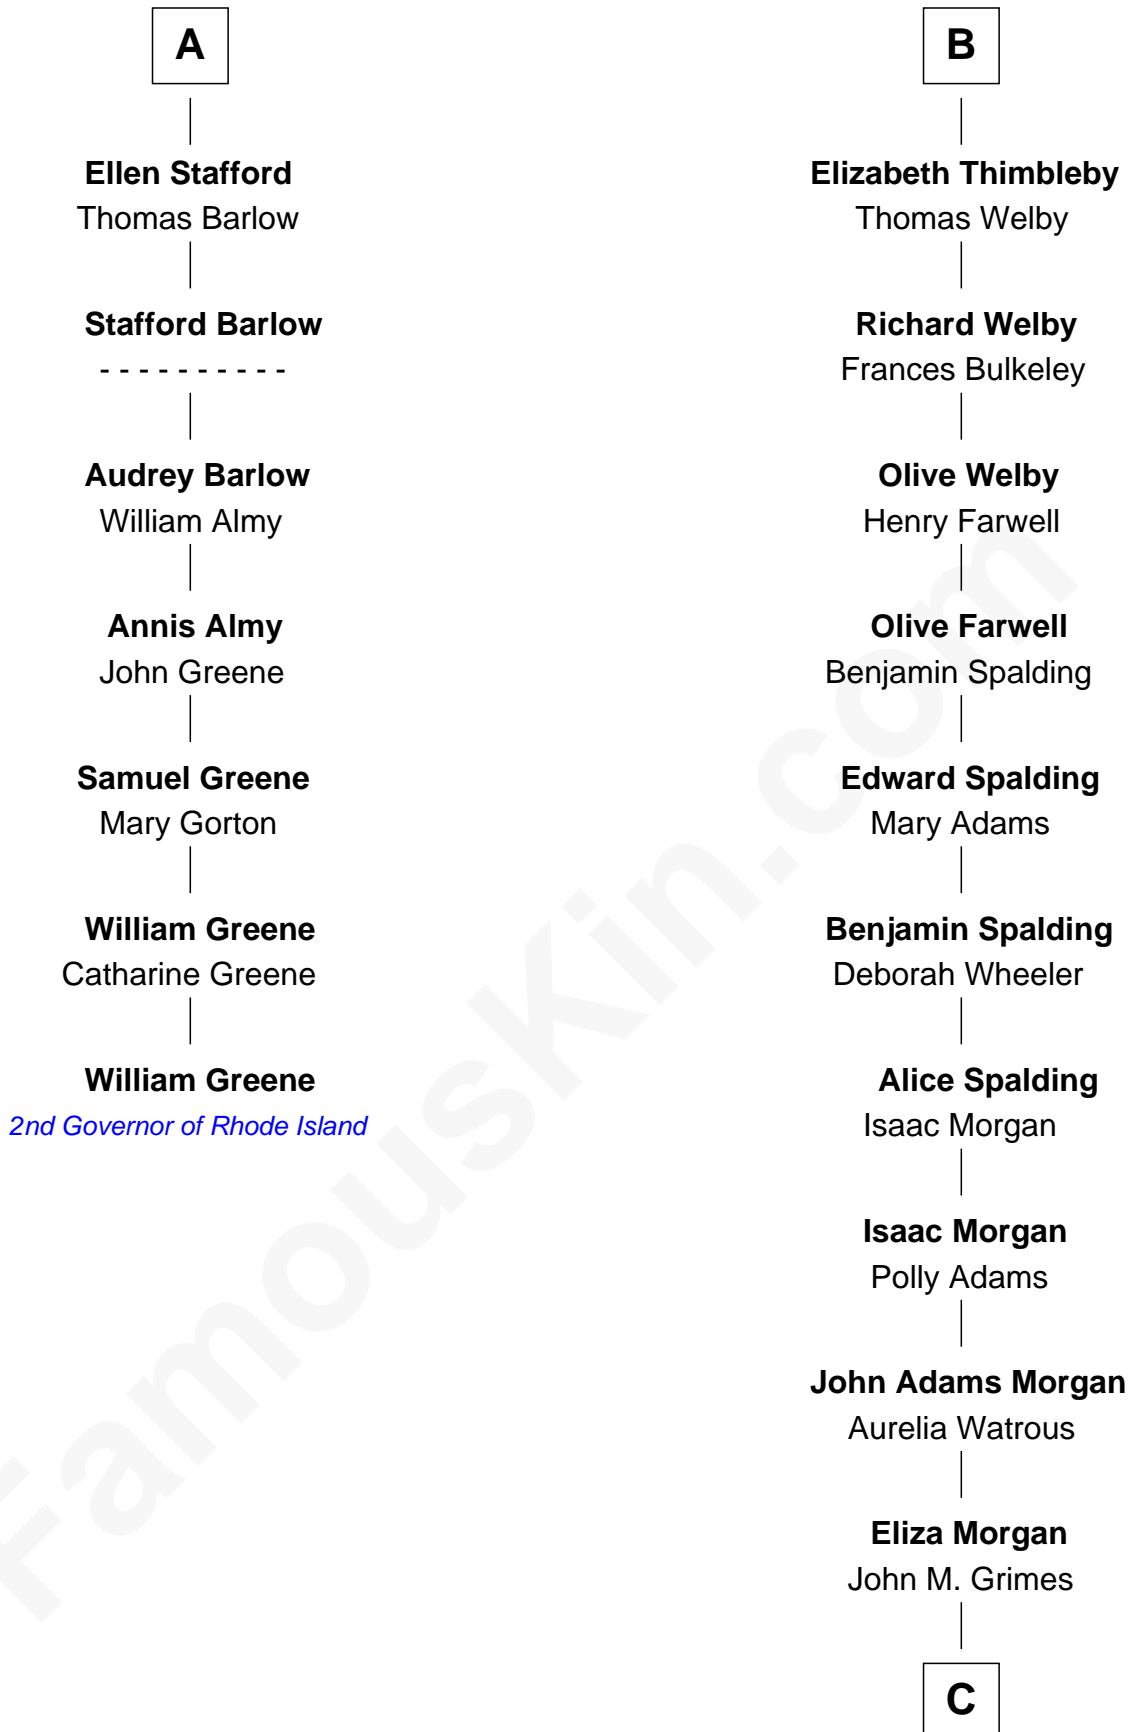

FamousKin.com Relationship Chart of **William Greene**

2nd Governor of Rhode Island

13th cousin 8 times removed of

Linda Hamilton

TV and Movie Actress

C

Aurelia Morgan Grimes

Stephen P. Holt

Taylor Holt

Frances Kyle

Dr. Richard Huckstep Holt

Mildred Alberta Derby

Barbara Kyle Holt

Dr. Carroll Stanford Hamilton

Linda Hamilton

TV and Movie Actress