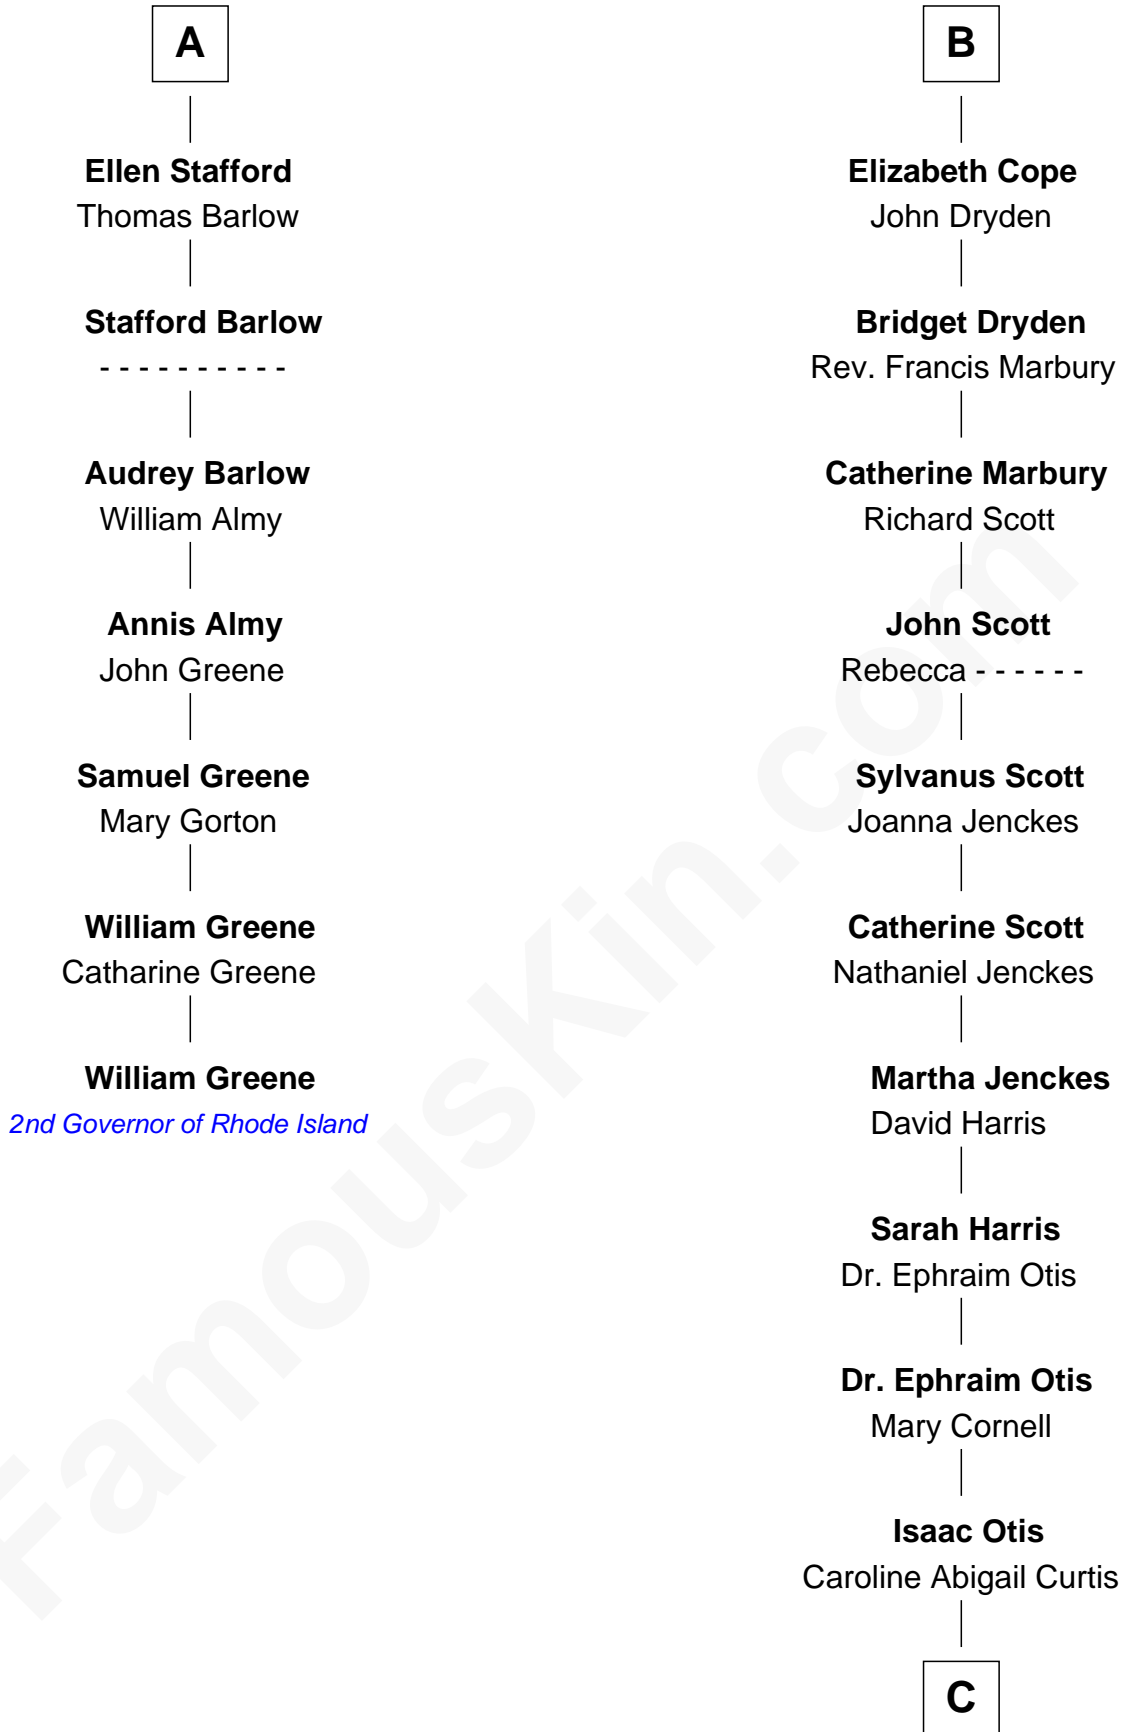

FamousKin.com

Relationship Chart of

William Greene

2nd Governor of Rhode Island

13th cousin 6 times removed of

Amelia Earhart
Aviation Pioneer

C

Alfred Gideon Otis
Amelia Josephine Harres

Amelia Otis
Edwin Stanton Earhart

Amelia Earhart
Aviation Pioneer

FamousKin.com