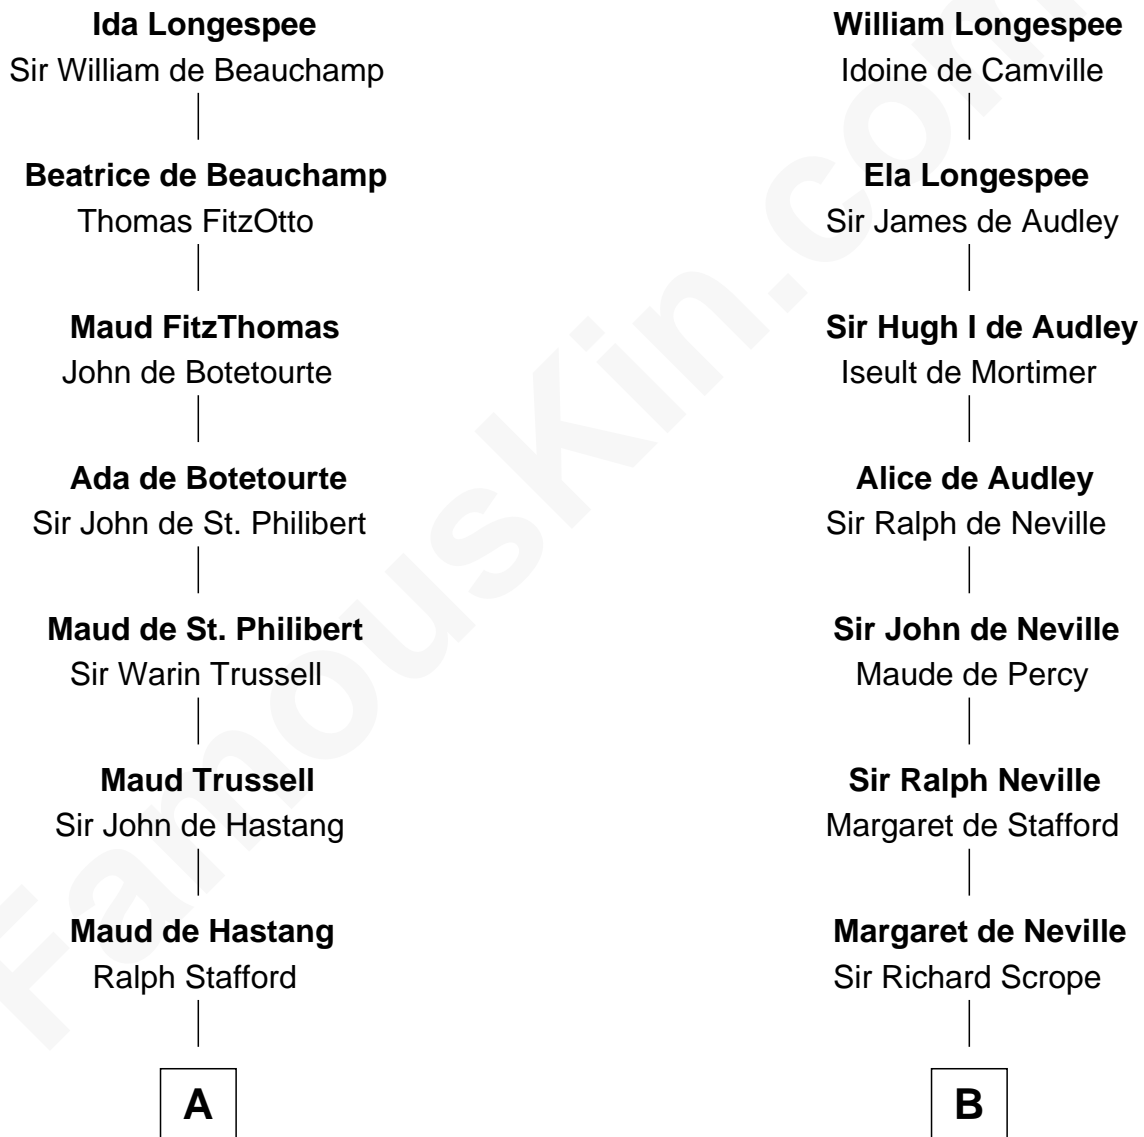

FamousKin.com

Relationship Chart of

William Greene

2nd Governor of Rhode Island

18th cousin 2 times removed of

Benjamin Harrison

23rd U.S. President

Sir William Longespee

Ela of Salisbury

C

William Greene
Catharine Greene

William Greene
2nd Governor of Rhode Island

D

Benjamin Harrison
Elizabeth Bassett

Gen. William Henry Harrison
Anna Tuthill Symmes

John Scott Harrison
Elizabeth Ramsey Irwin

Benjamin Harrison
23rd U.S. President

FamousKin.com