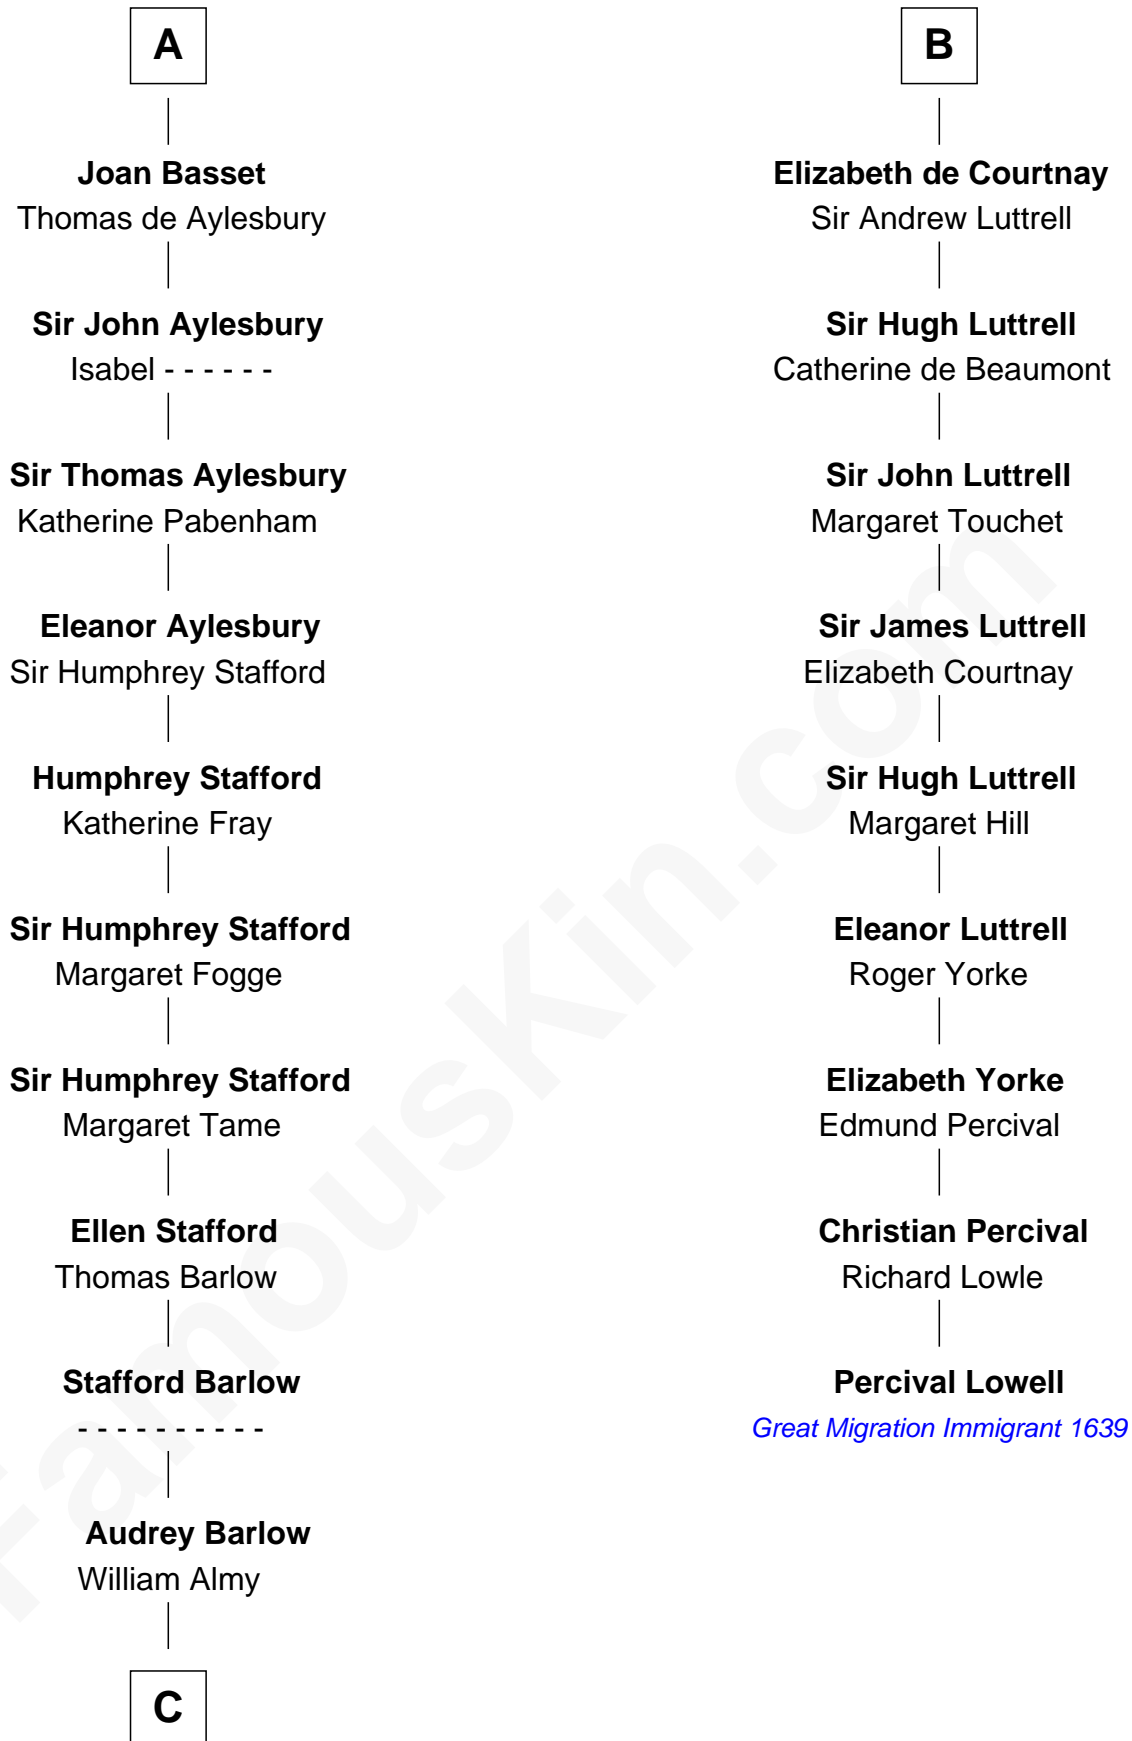

FamousKin.com

Relationship Chart of

William Greene

2nd Governor of Rhode Island

15th cousin 5 times removed of

Percival Lowell

(c1570 - c1666) Great Migration Immigrant 1639

Saheer I de Quincy

Maud de St. Liz

C

—
Annis Almy
John Greene

—
Samuel Greene
Mary Gorton

—
William Greene
Catharine Greene

—
William Greene
2nd Governor of Rhode Island

FamousKin.com