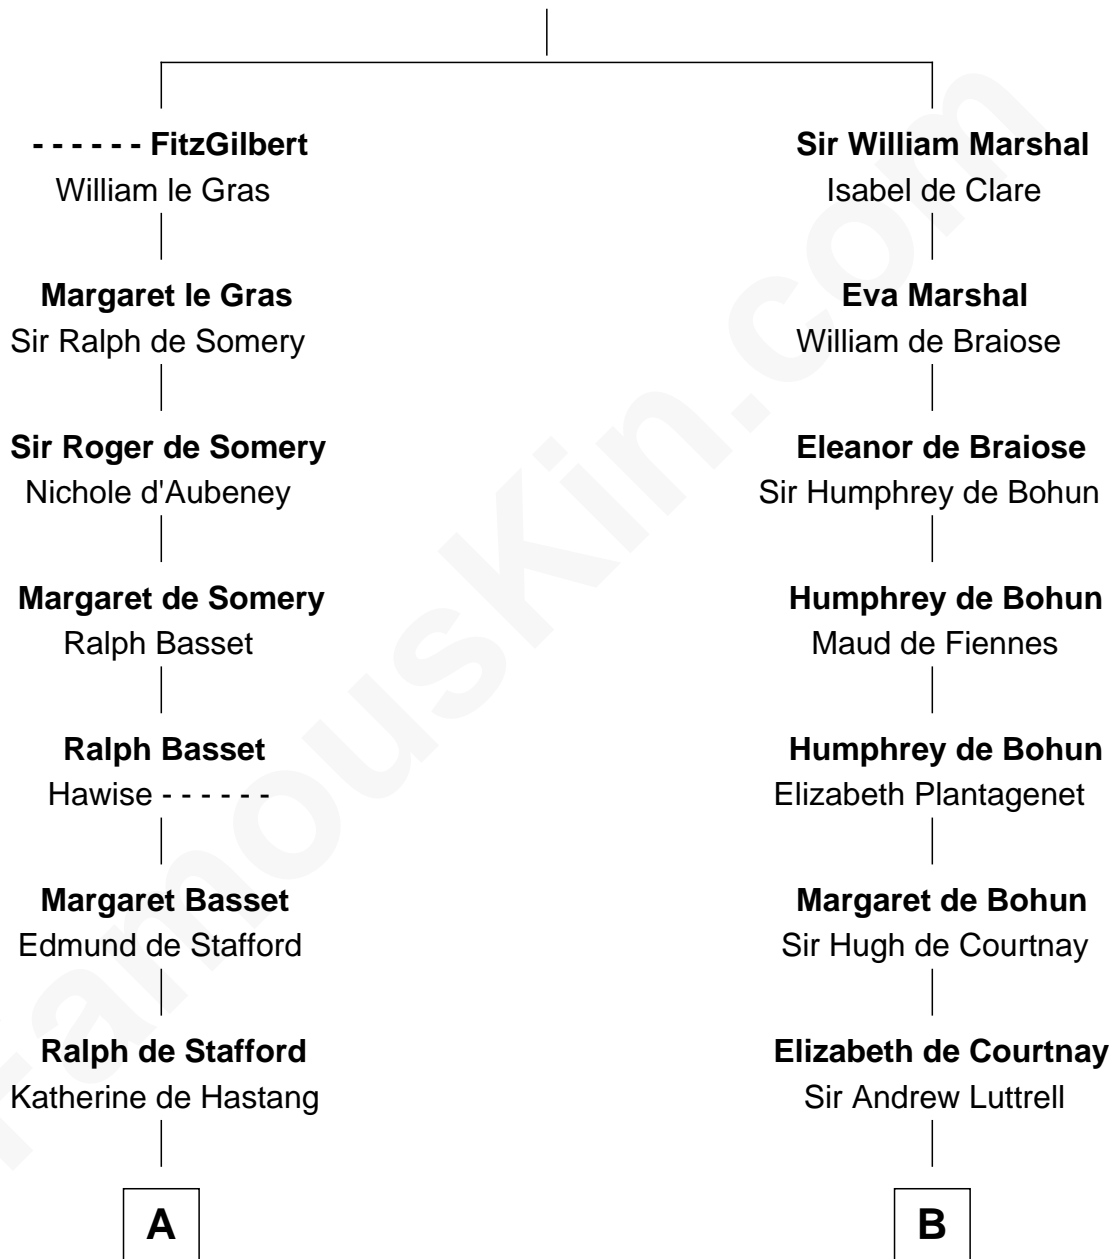

FamousKin.com Relationship Chart of William Greene

2nd Governor of Rhode Island

14th cousin 6 times removed of

Percival Lowell

(c1570 - c1666) Great Migration Immigrant 1639

John FitzGilbert
Sybilla of Salisbury

C

—
Annis Almy
John Greene

—
Samuel Greene
Mary Gorton

—
William Greene
Catharine Greene

—
William Greene
2nd Governor of Rhode Island