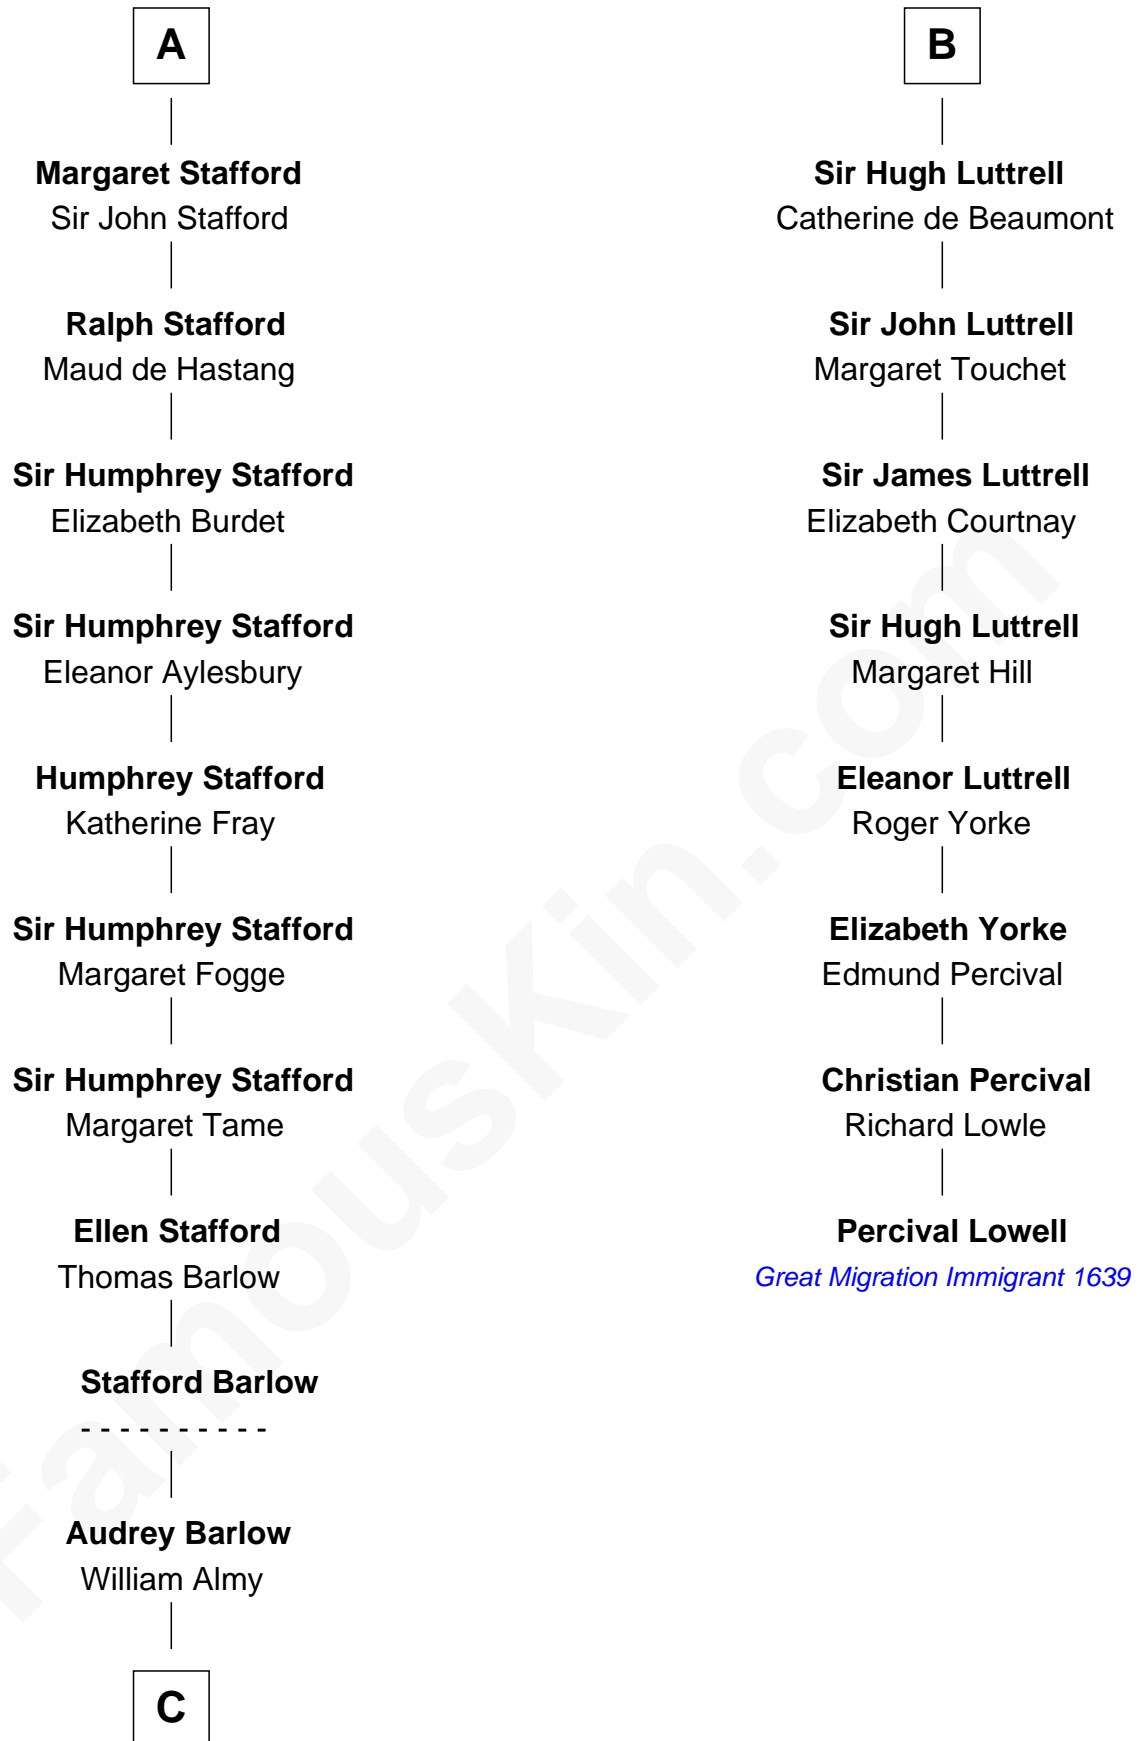

FamousKin.com Relationship Chart of William Greene

2nd Governor of Rhode Island

14th cousin 6 times removed of

Percival Lowell

(c1570 - c1666) Great Migration Immigrant 1639

John FitzGilbert
Sybilla of Salisbury

C

—
Annis Almy
John Greene

—
Samuel Greene
Mary Gorton

—
William Greene
Catharine Greene

—
William Greene
2nd Governor of Rhode Island