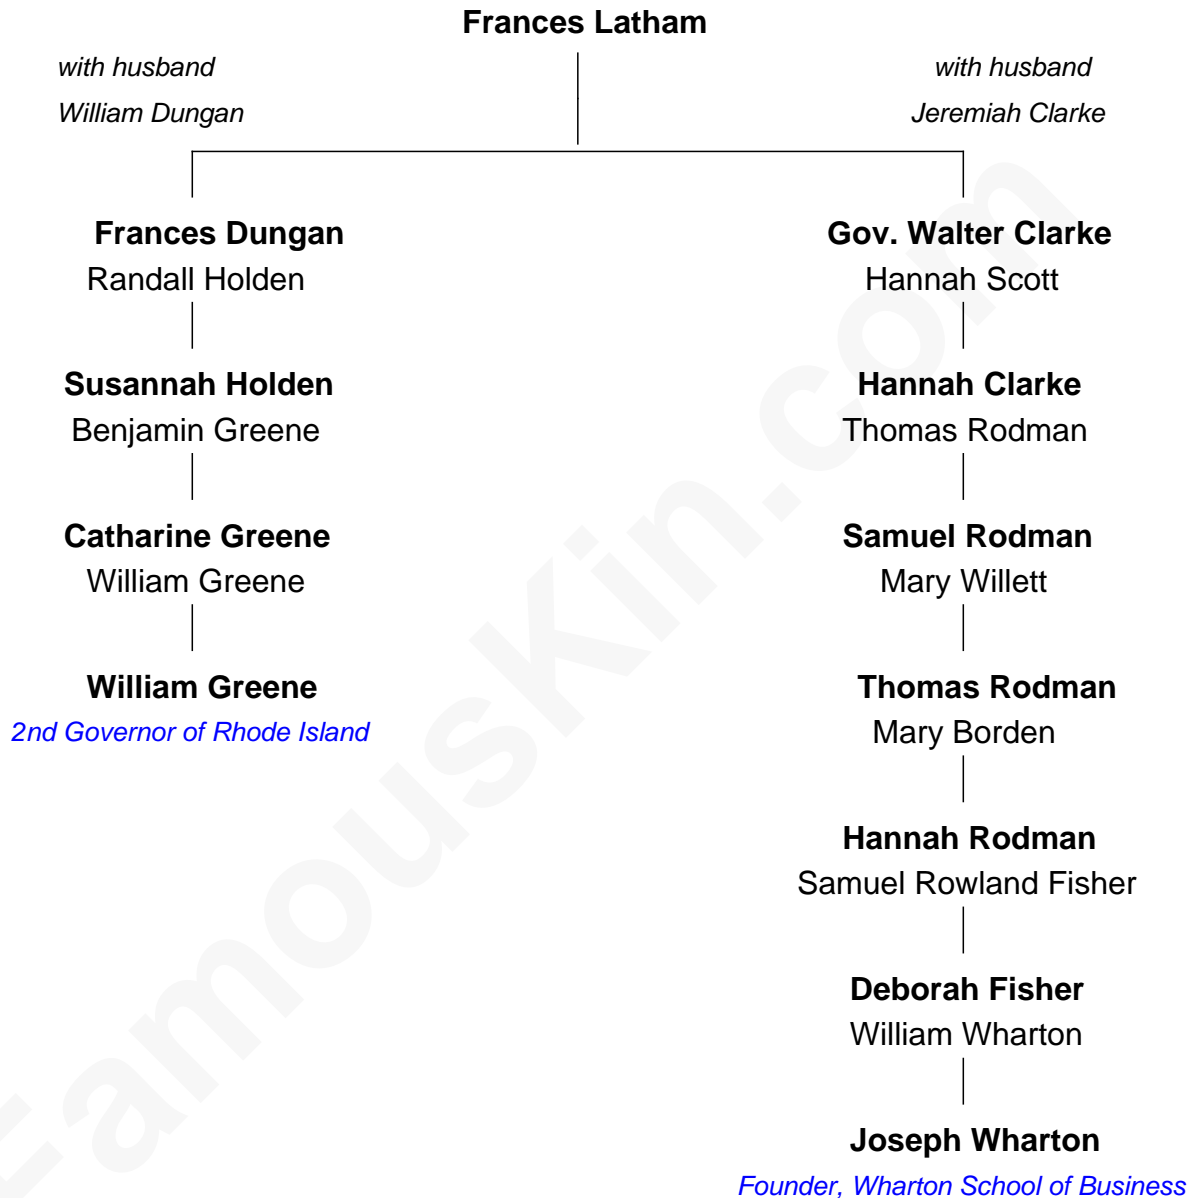

FamousKin.com

Relationship Chart of

William Greene

2nd Governor of Rhode Island

3rd cousin 3 times removed of

Joseph Wharton

Founder of the Wharton School of Business

William Greene photo by [Sarnold17](#) (CC BY-SA 3.0)