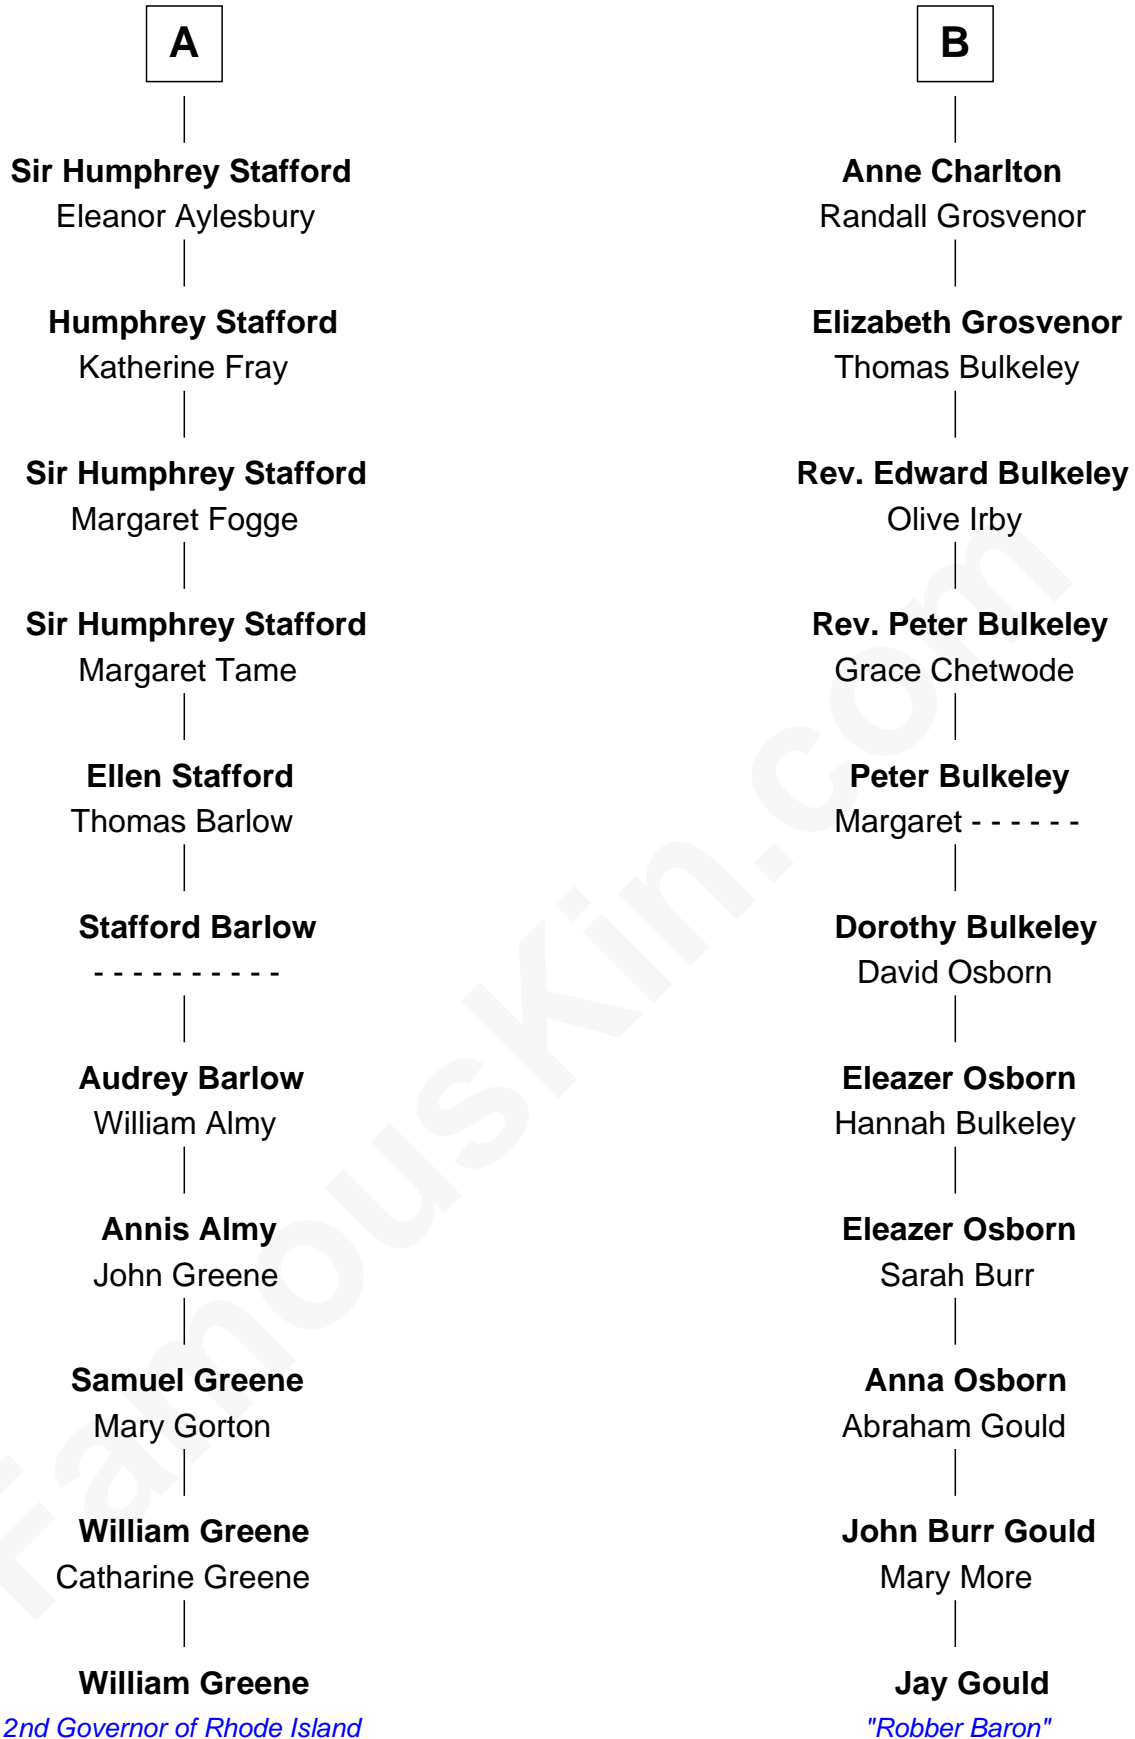

FamousKin.com Relationship Chart of

William Greene

2nd Governor of Rhode Island

17th cousin of

Jay Gould

American Railroad "Robber Baron"

Sir Roger de Somery

Nichole d'Aubenev

Margaret de Somery

Ralph Basset

Ralph Basset

Hawise - - - - -

Margaret Basset

Edmund de Stafford

Ralph de Stafford

Katherine de Hastang

Sir Henry de Erdington

Sir Henry de Erdington

Joan de Wolvey

Sir Giles de Erdington

Elizabeth de Tolthorpe

Margaret de Erdington

Sir Roger Corbet

Sir Robert Corbet

Margaret - - - - -

Mary Corbet

Robert Charlton

Richard Charlton

Elizabeth Mainwaring

B

William Greene photo by [Sarnold17](#) (CC BY-SA 3.0)